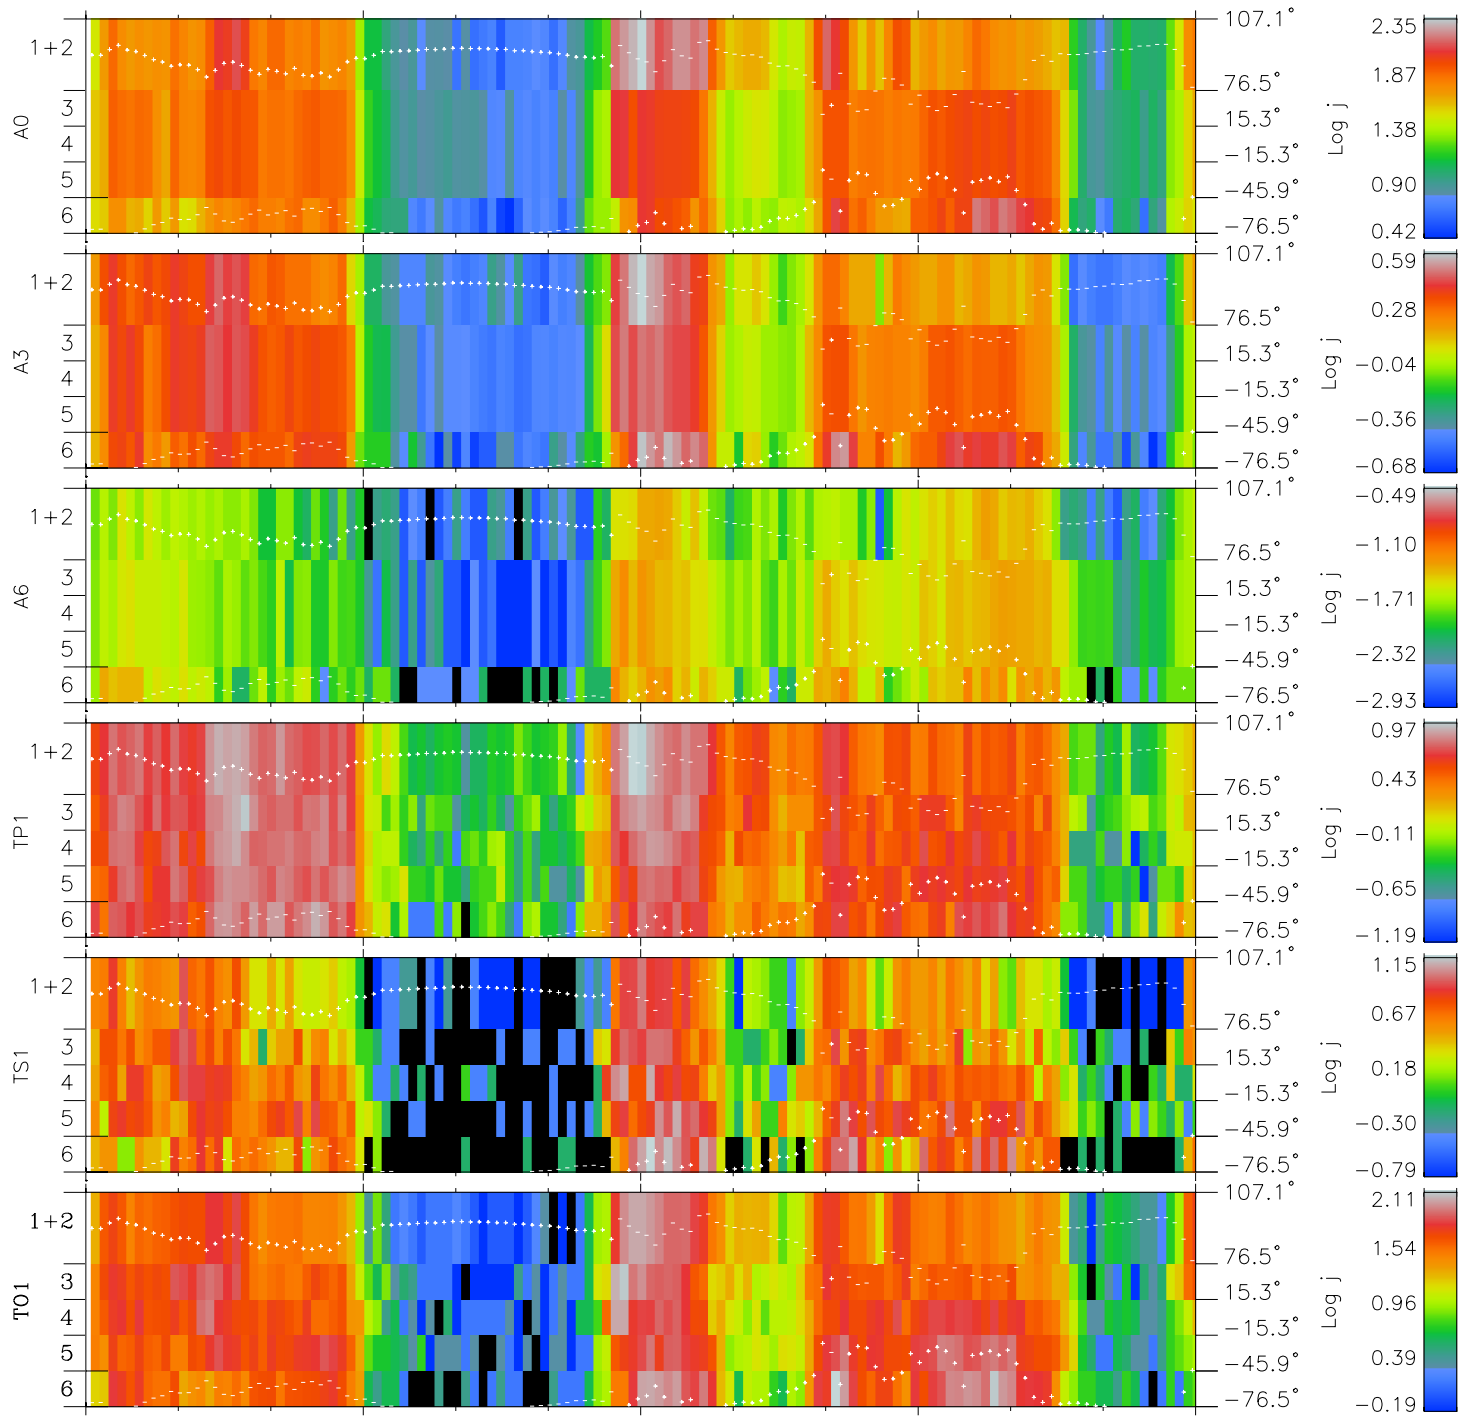

Galileo EPD Real Elevation Anisotropies 98231

Software Version: RTELEV_FLUX V 1.20
Data Production: 06-03-00
Plot Production: Sun Sep 16 11:30:06 2001
Color File: wondr3
Geofactor File: 1.1

00:00:00 1998-231	231-06	231-12	231-18	00:00:00 1998-232	
+	+	+	+	+	X JSE(R _j)
-122.16	-122.36	-122.55	-122.73	-122.90	Y JSE(R _j)
11.79	11.43	11.08	10.72	10.36	Z JSE(R _j)
4.11	4.13	4.15	4.17	4.19	

- ◇ = Jupiter look direction
- = Corotation look direction