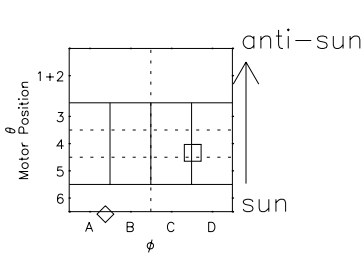

Galileo EPD Real Elevation Anisotropies 98231

Software Version: RTELEV_FLUX V 1.20
Data Production: 06-03-00
Plot Production: Sun Sep 16 11:30:06 2001
Color File: wondr3
Geofactor File: 1.1

00:00:00 1998-231	231-06	231-12	231-18	00:00:00 1998-232	
+	+	+	+	+	X JSE(R _j)
-122.16	-122.36	-122.55	-122.73	-122.90	Y JSE(R _j)
11.79	11.43	11.08	10.72	10.36	Z JSE(R _j)
4.11	4.13	4.15	4.17	4.19	

- ◇ = Jupiter look direction
- = Corotation look direction