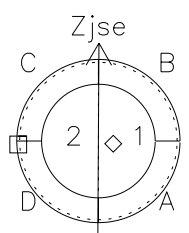

Galileo EPD Real Time Azimuth Anisotropies 98231

Software Version: RTAZIM_NORM V 1.20
Data Production: 06-03-00
Plot Production: Sun Sep 16 11:30:56 2001
Color File: wondr3
Geofactor File: 1.1

00:00:00 1998-231	231-06	231-12	231-18	00:00:00 1998-232	
+	+	+	+	+	
-122.16	-122.36	-122.55	-122.73	-122.90	X JSE(R _j)
11.79	11.43	11.08	10.72	10.36	Y JSE(R _j)
4.11	4.13	4.15	4.17	4.19	Z JSE(R _j)

◇ = Jupiter look direction
□ = Corotation look direction