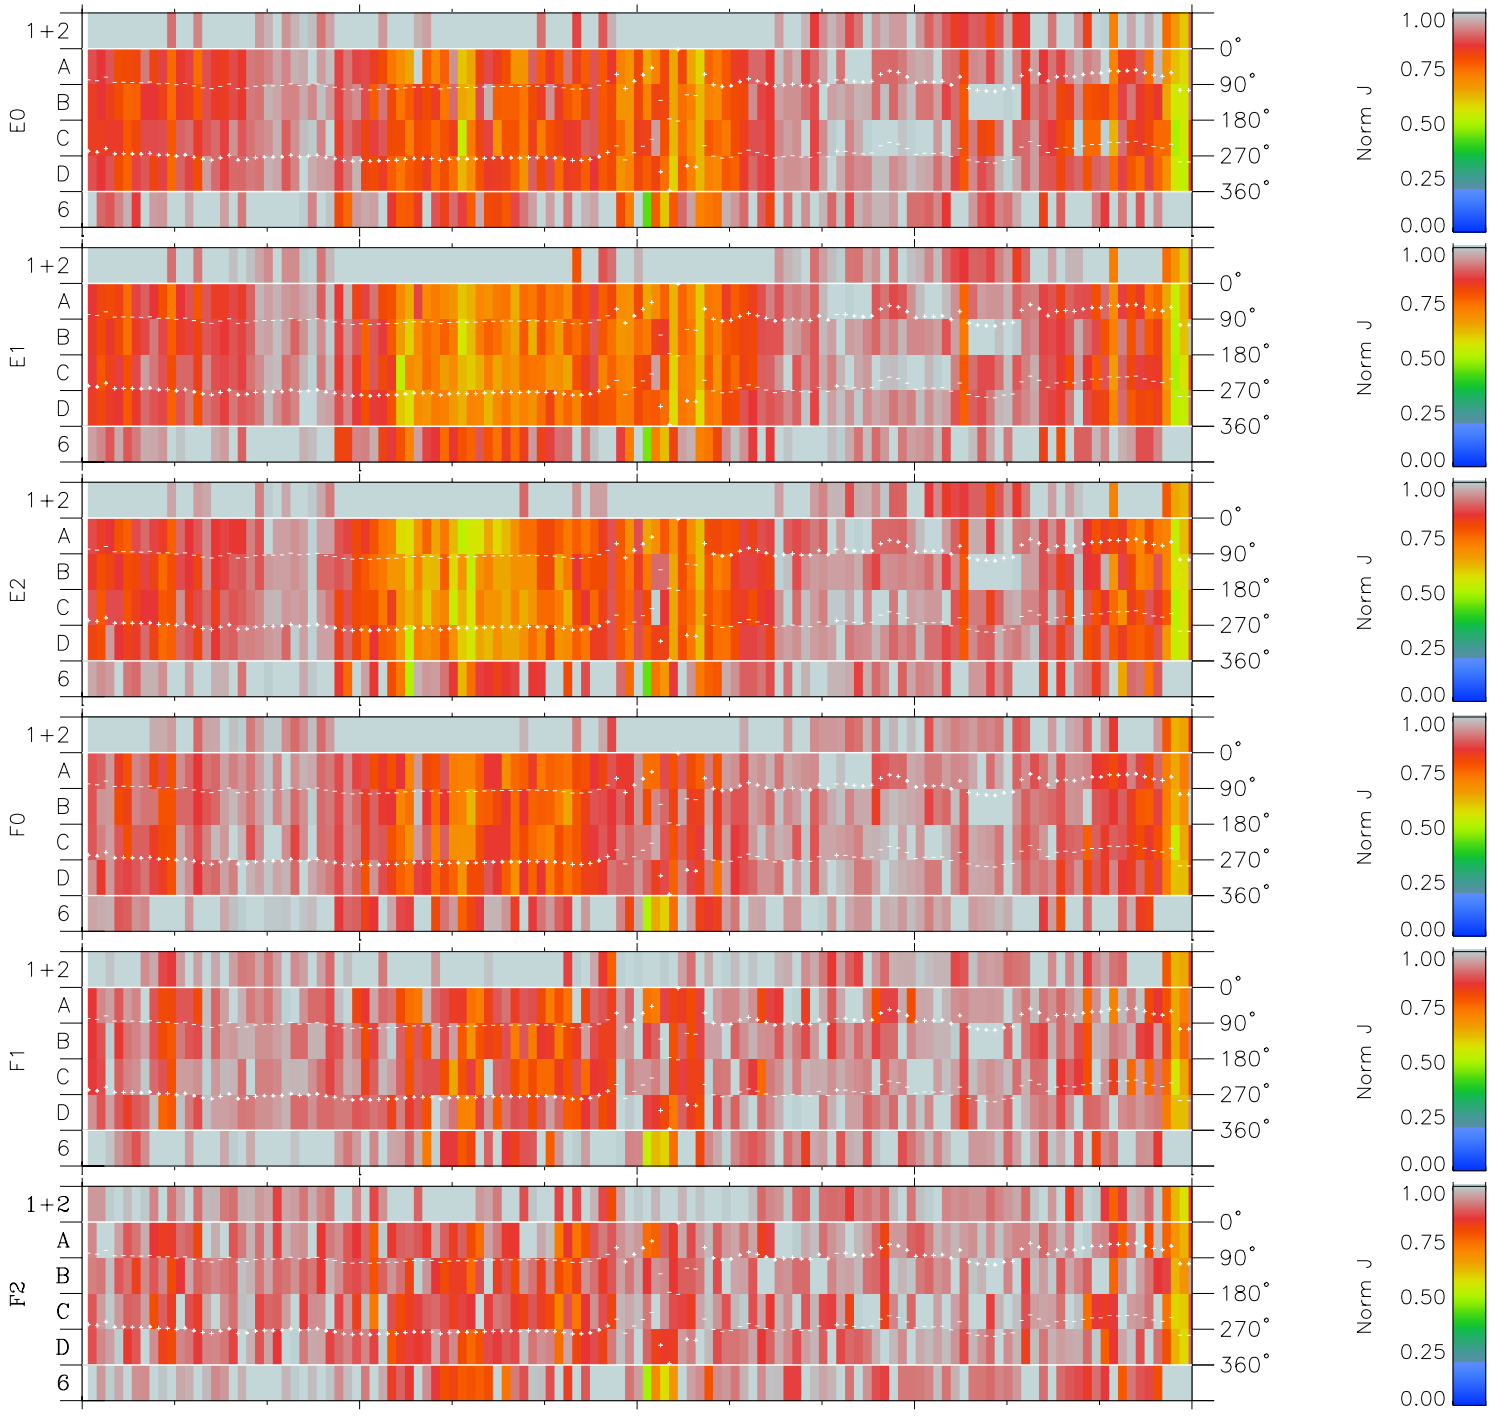

Galileo EPD Real Time Azimuth Anisotropies 98231

Software Version: RTAZIM_NORM V 1.20
Data Production: 06-03-00
Plot Production: Sun Sep 16 11:30:56 2001
Color File: wondr3
Geofactor File: 1.1

00:00:00 1998-231	231-06	231-12	231-18	00:00:00 1998-232	
+	+	+	+	+	
-122.16	-122.36	-122.55	-122.73	-122.90	X JSE(R _j)
11.79	11.43	11.08	10.72	10.36	Y JSE(R _j)
4.11	4.13	4.15	4.17	4.19	Z JSE(R _j)

◇ = Jupiter look direction
□ = Corotation look direction