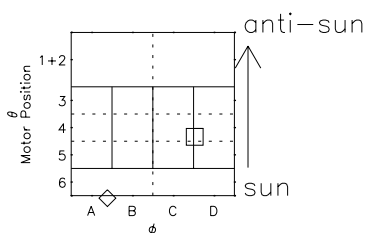

Galileo EPD Real Time Azimuth Anisotropies 98231

Software Version: RTAZIM_MEAN V 1.20
 Data Production: 06-03-00
 Plot Production: Sun Sep 16 11:30:35 2001
 Color File: wondr3
 Geofactor File: 1.1

\diamond = Jupiter look direction
 \square = Corotation look direction