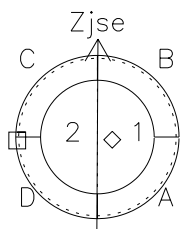

Galileo EPD Real Time Azimuth Anisotropies 98231

Software Version: RTAZIM_MEAN V 1.20
 Data Production: 06-03-00
 Plot Production: Sun Sep 16 11:30:35 2001
 Color File: wondr3
 Geofactor File: 1.1

\diamond = Jupiter look direction
 \square = Corotation look direction