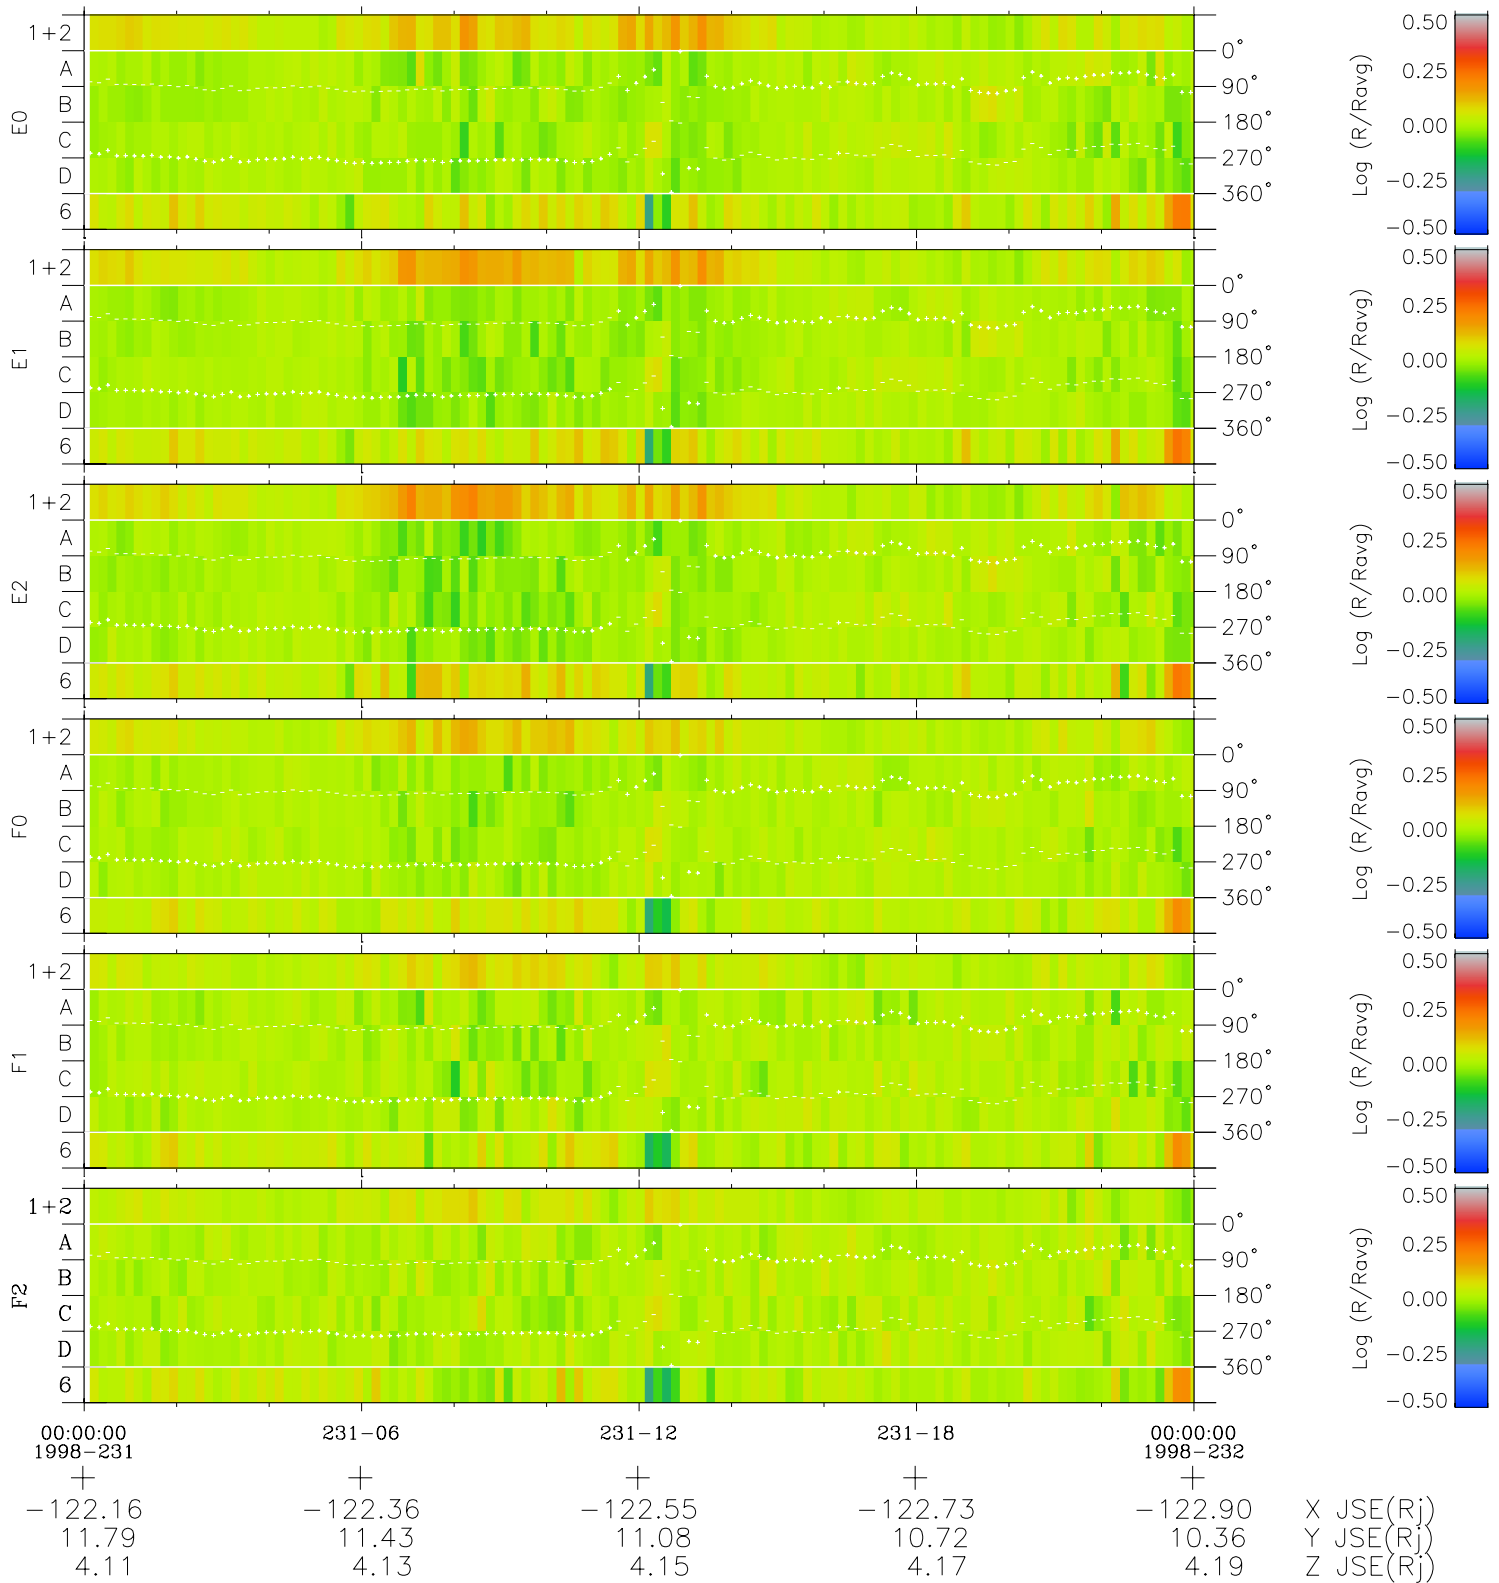

Galileo EPD Real Time Azimuth Anisotropies 98231

Software Version: RTAZIM_MEAN V 1.20
 Data Production: 06-03-00
 Plot Production: Sun Sep 16 11:30:35 2001
 Color File: wondr3
 Geofactor File: 1.1

\diamond = Jupiter look direction
 \square = Corotation look direction