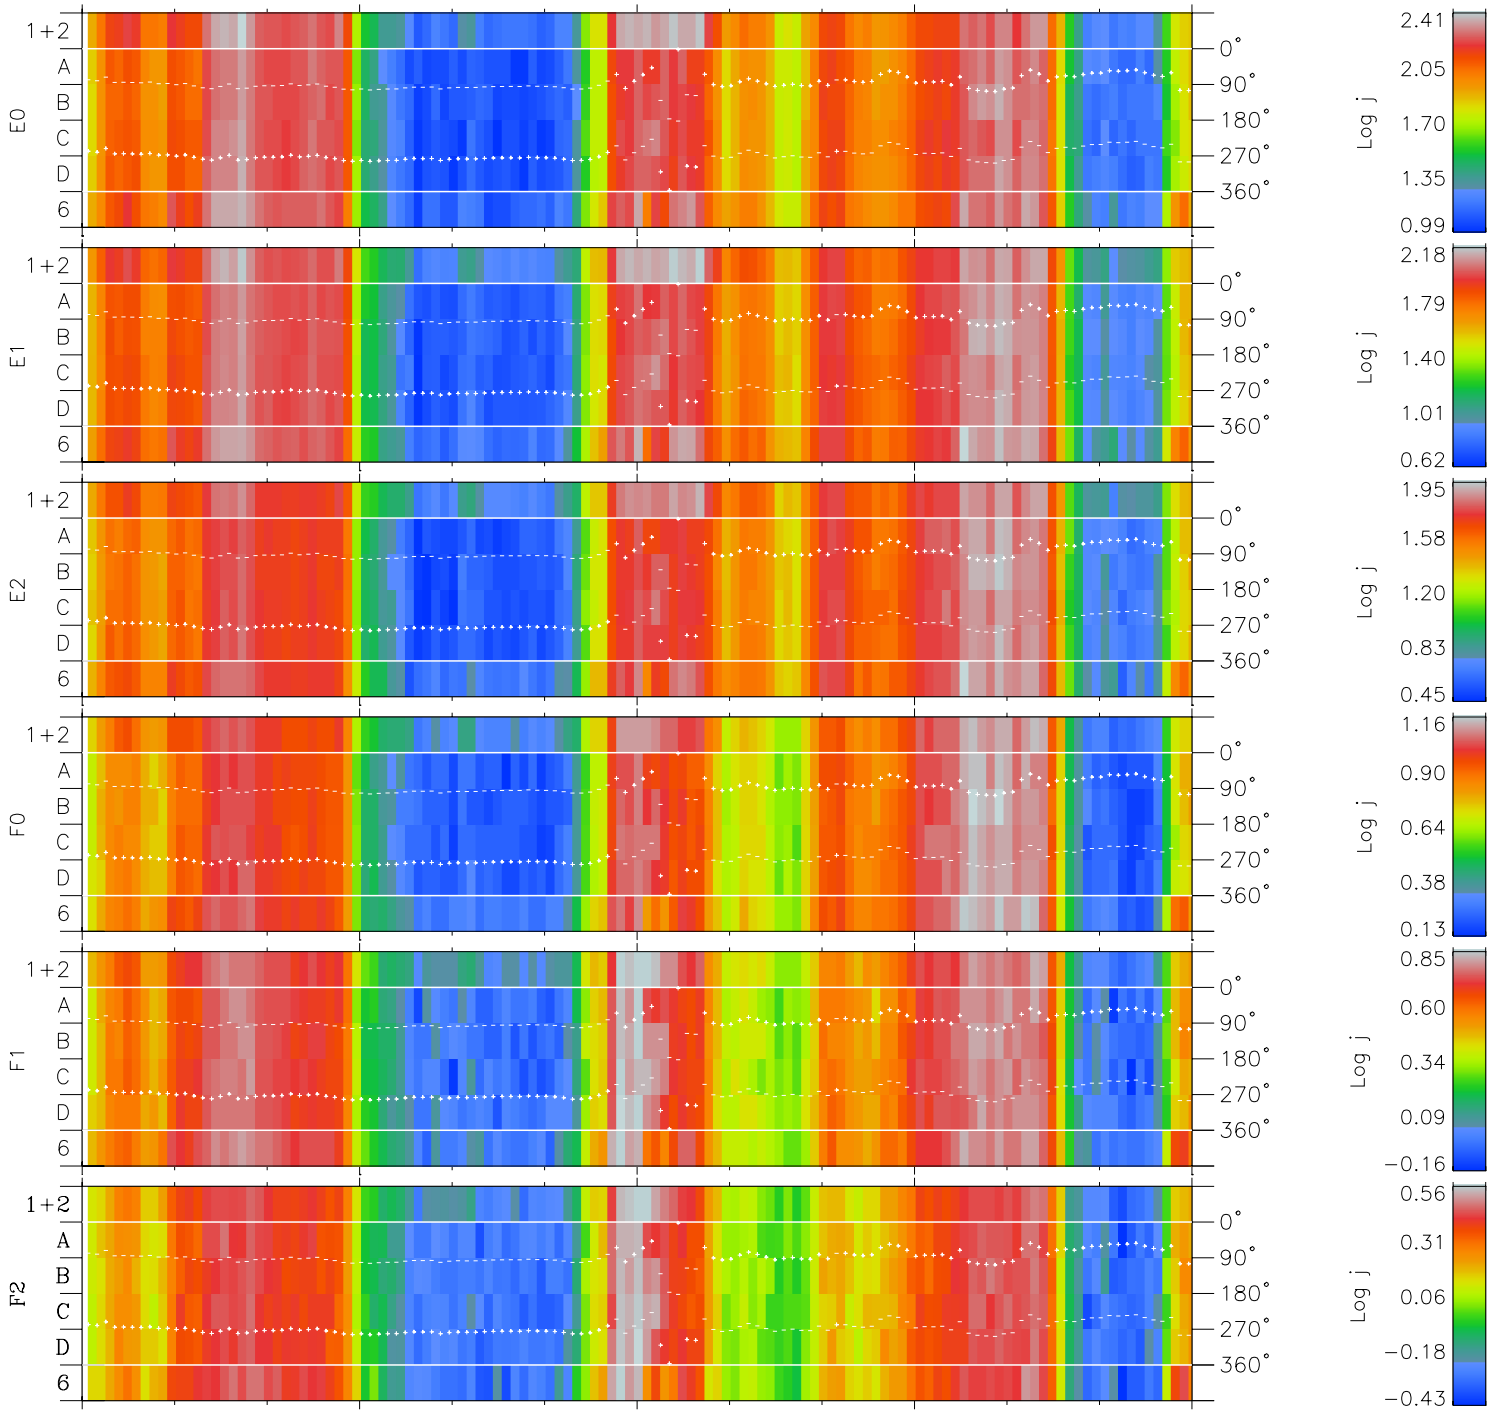

# Galileo EPD Real Time Azimuth Anisotropies 98231

Software Version: RTAZIM\_FLUX V 1.20  
Data Production: 06-03-00  
Plot Production: Sun Sep 16 11:30:45 2001  
Color File: wondr3  
Geofactor File: 1.1

00:00:00 1998-231	231-06	231-12	231-18	00:00:00 1998-232	
+	+	+	+	+	
-122.16	-122.36	-122.55	-122.73	-122.90	X JSE(R <sub>j</sub> )
11.79	11.43	11.08	10.72	10.36	Y JSE(R <sub>j</sub> )
4.11	4.13	4.15	4.17	4.19	Z JSE(R <sub>j</sub> )

◇ = Jupiter look direction  
□ = Corotation look direction