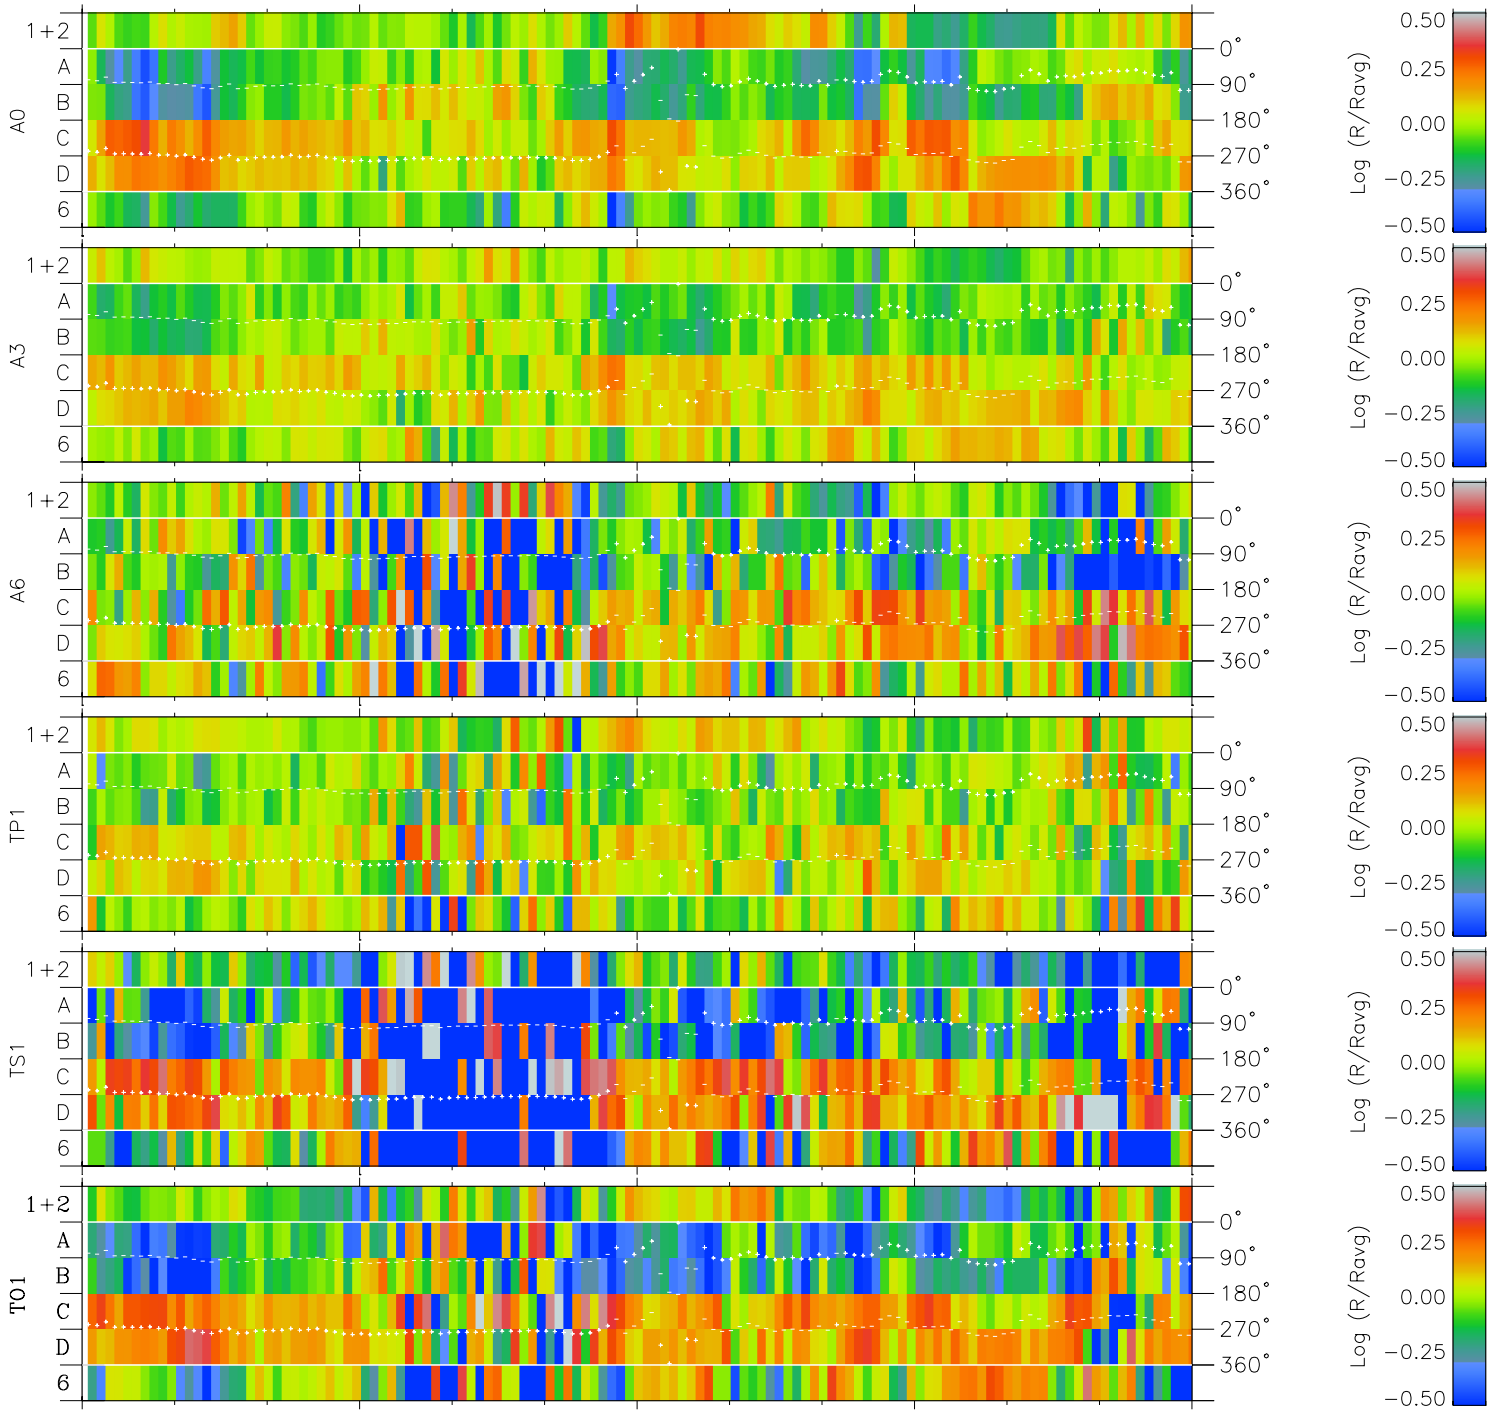

# Galileo EPD Real Time Azimuth Anisotropies 98231

Software Version: RTAZIM\_MEAN V 1.20  
Data Production: 06-03-00  
Plot Production: Sun Sep 16 11:30:29 2001  
Color File: wondr3  
Geofactor File: 1.1

00:00:00 1998-231	231-06	231-12	231-18	00:00:00 1998-232	
+	+	+	+	+	
-122.16	-122.36	-122.55	-122.73	-122.90	X JSE(R <sub>j</sub> )
11.79	11.43	11.08	10.72	10.36	Y JSE(R <sub>j</sub> )
4.11	4.13	4.15	4.17	4.19	Z JSE(R <sub>j</sub> )

- ◇ = Jupiter look direction
- = Corotation look direction