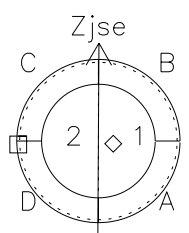

Galileo EPD Real Time Azimuth Anisotropies 98231

Software Version: RTAZIM_FLUX V 1.20
Data Production: 06-03-00
Plot Production: Sun Sep 16 11:30:40 2001
Color File: wondr3
Geofactor File: 1.1

Time	00:00:00 1998-231	231-06	231-12	231-18	00:00:00 1998-232	
X	-122.16	-122.36	-122.55	-122.73	-122.90	X JSE(R _j)
Y	11.79	11.43	11.08	10.72	10.36	Y JSE(R _j)
Z	4.11	4.13	4.15	4.17	4.19	Z JSE(R _j)

- ◇ = Jupiter look direction
- = Corotation look direction