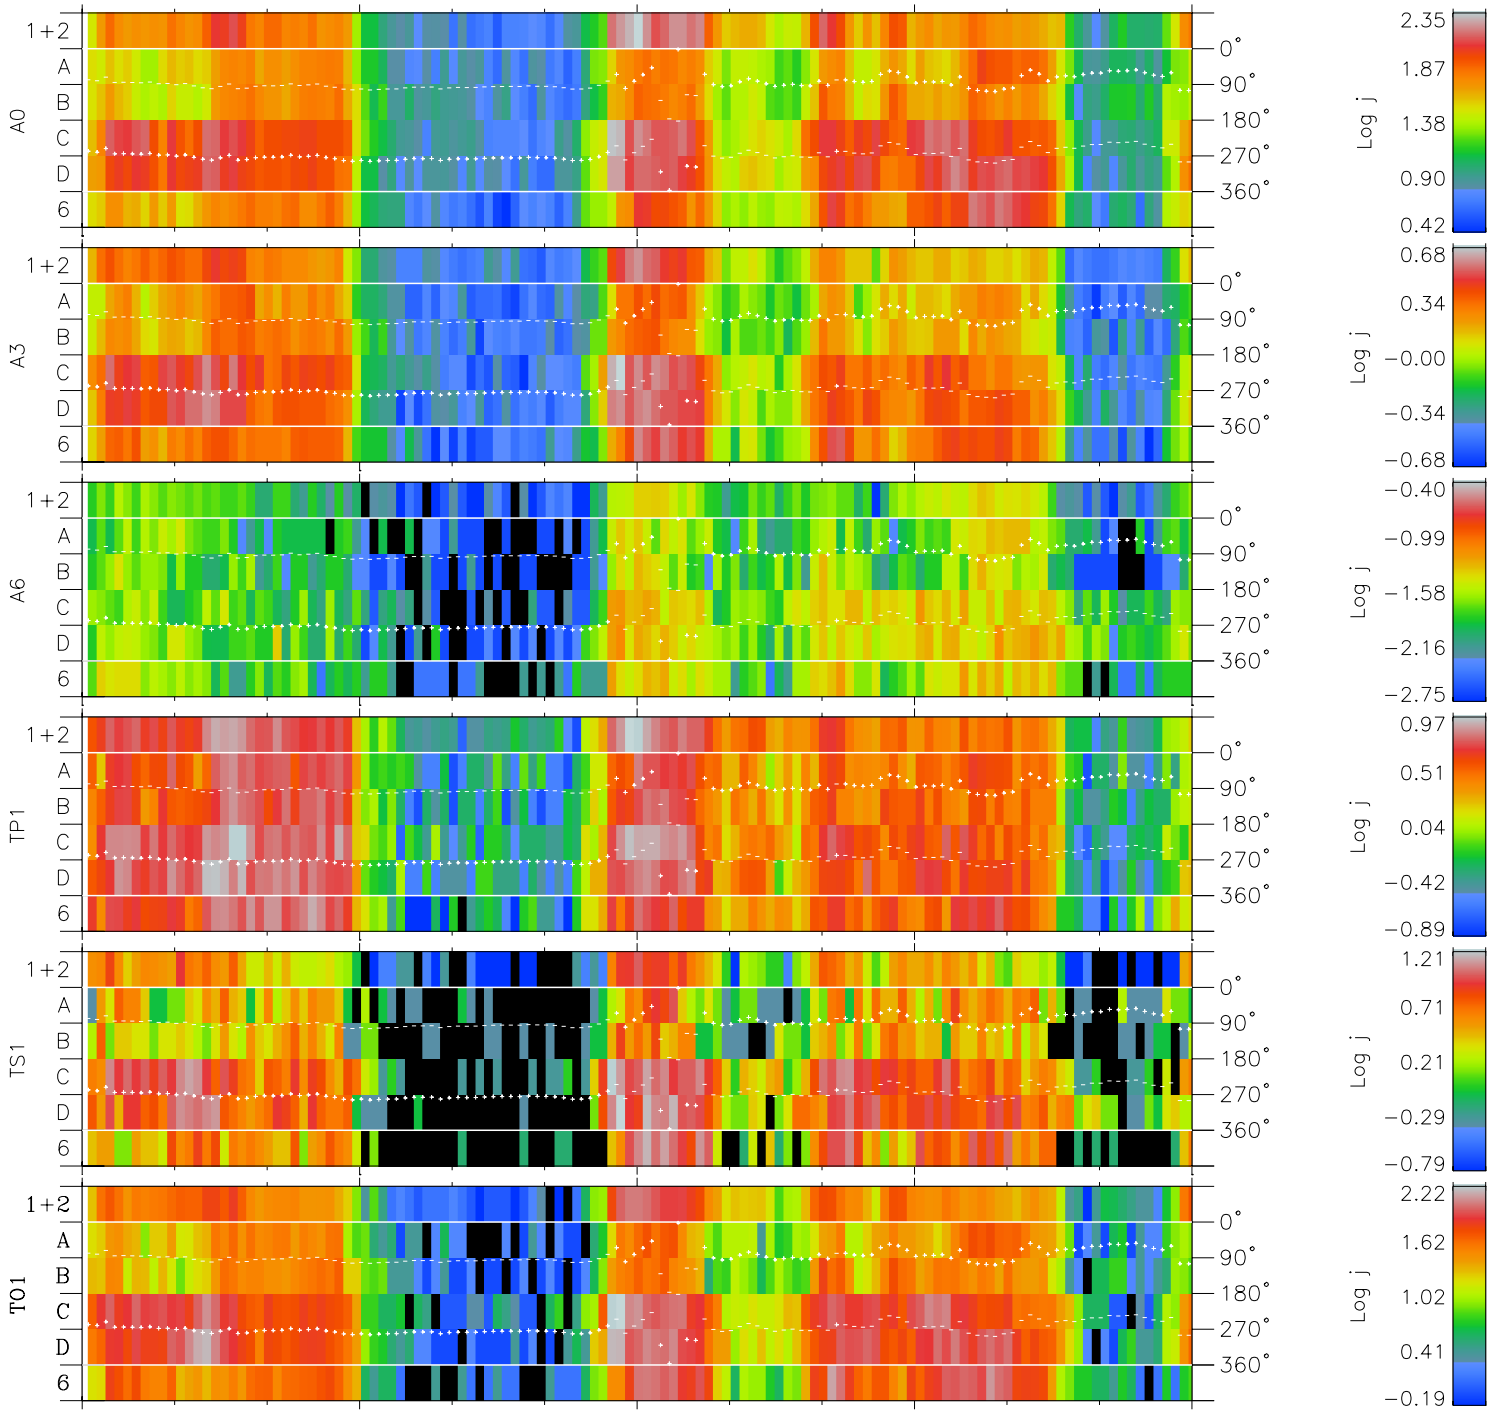

Galileo EPD Real Time Azimuth Anisotropies 98231

Software Version: RTAZIM_FLUX V 1.20
Data Production: 06-03-00
Plot Production: Sun Sep 16 11:30:40 2001
Color File: wondr3
Geofactor File: 1.1

Time	00:00:00 1998-231	231-06	231-12	231-18	00:00:00 1998-232	
X	-122.16	-122.36	-122.55	-122.73	-122.90	X JSE(R _j)
Y	11.79	11.43	11.08	10.72	10.36	Y JSE(R _j)
Z	4.11	4.13	4.15	4.17	4.19	Z JSE(R _j)

- ◇ = Jupiter look direction
- = Corotation look direction