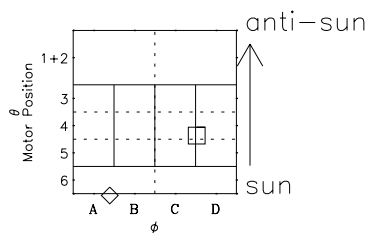

Galileo EPD Real-Time Omni 98230

Software Version: RTLINE_OMNI V 1.20
Data Production: 06-03-00
Plot Production: Sun Sep 16 11:23:00 2001

◇ = Jupiter look direction
□ = Corotation look direction