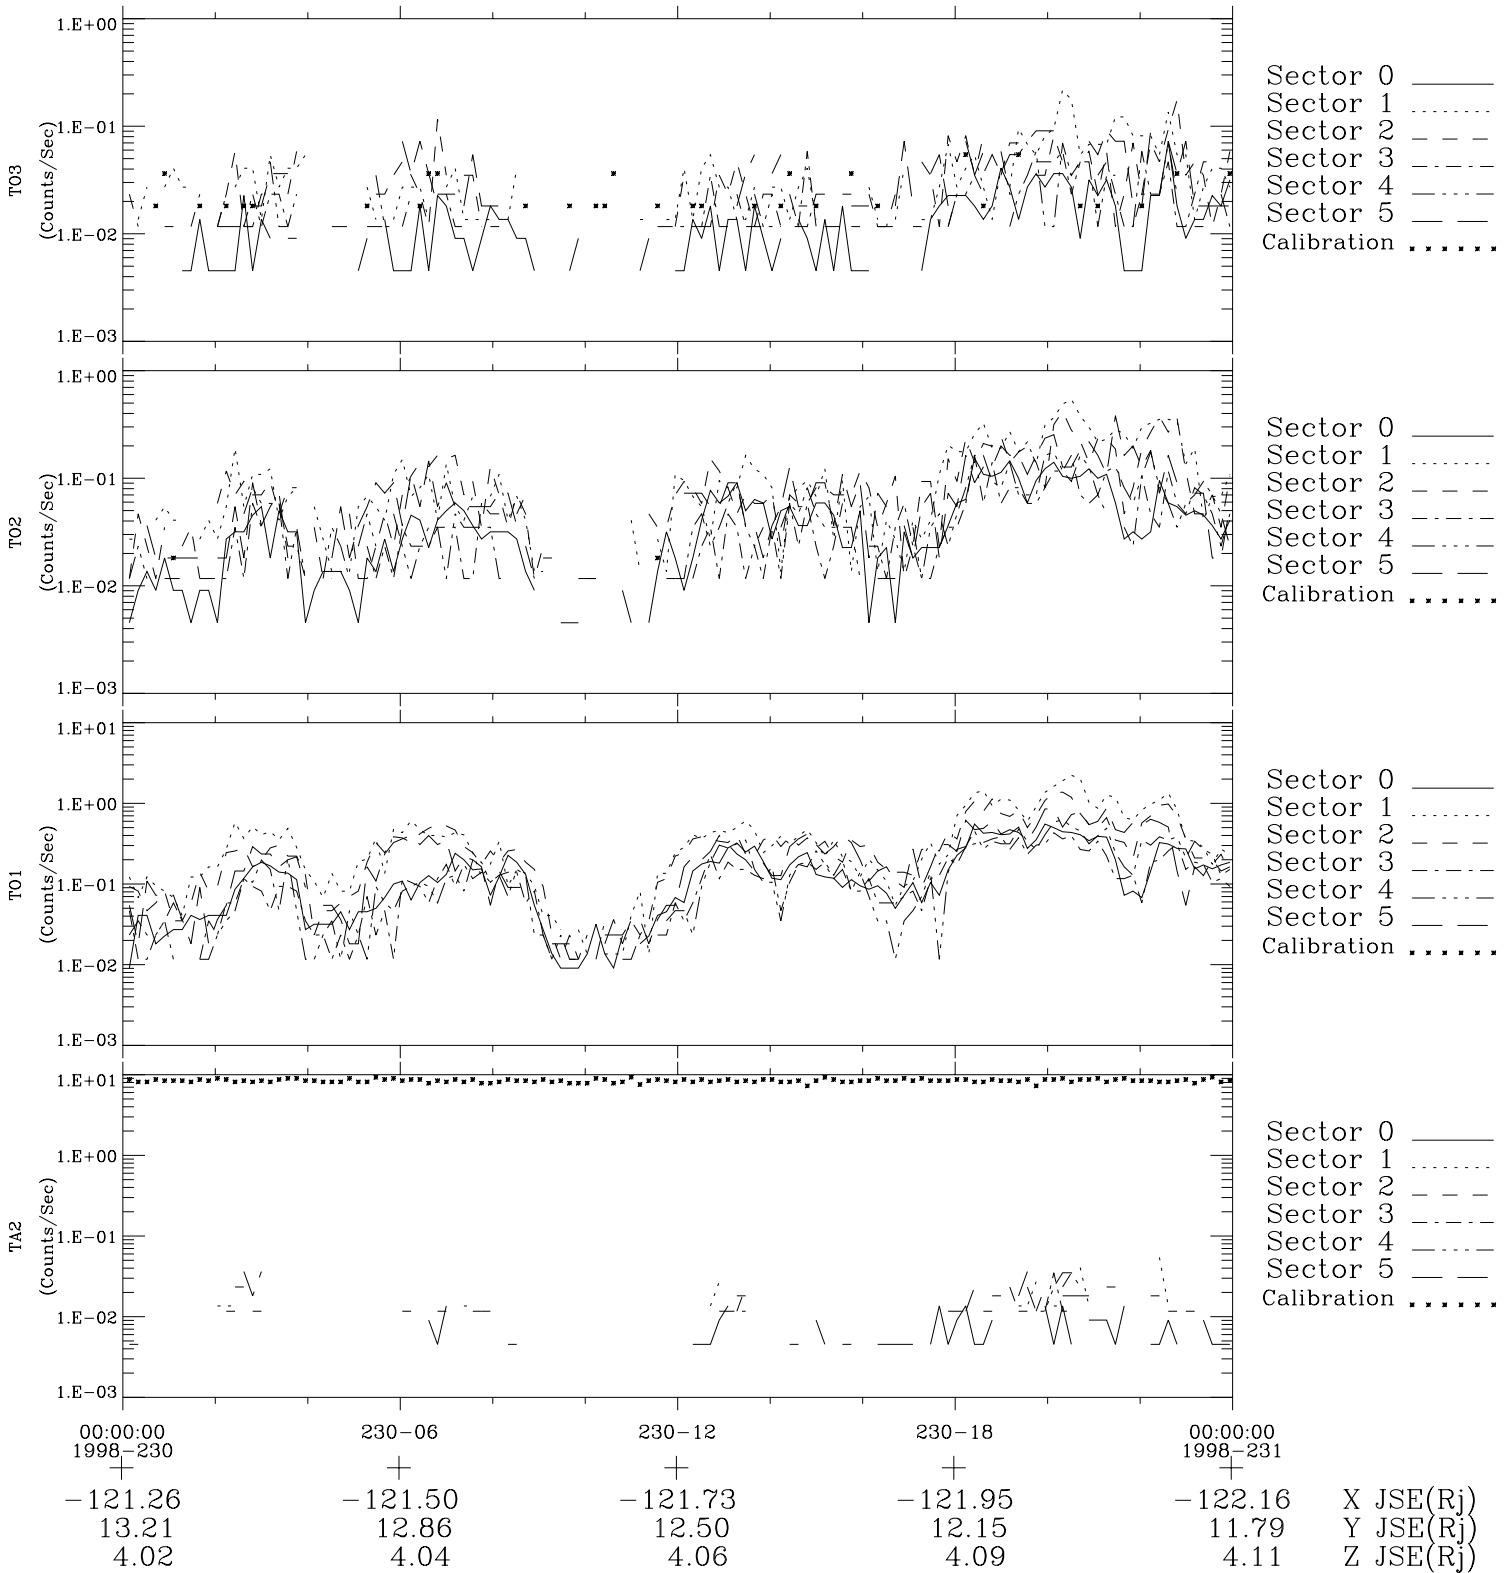

Galileo EPD Real-Time Six-Sector 98230

Software Version: RTLINE_R6 V 1.20
Data Production: 06-03-00
Plot Production: Sun Sep 16 11:23:06 2001

◇ = Jupiter look direction
□ = Corotation look direction