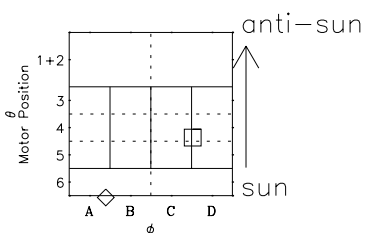

Galileo EPD Real-Time Six-Sector 98230

Software Version: RTLINE_R6 V 1.20
Data Production: 06-03-00
Plot Production: Sun Sep 16 11:23:06 2001

◇ = Jupiter look direction
□ = Corotation look direction