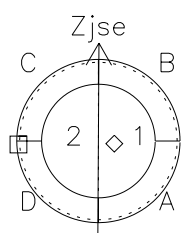

Galileo EPD Real Time Azimuth Anisotropies 98230

Software Version: RTAZIM_NORM V 1.20
 Data Production: 06-03-00
 Plot Production: Sun Sep 16 11:22:48 2001
 Color File: wondr3
 Geofactor File: 1.1

00:00:00 1998-230	230-06	230-12	230-18	00:00:00 1998-231	
+	+	+	+	+	X JSE(R _J)
-121.26	-121.50	-121.73	-121.95	-122.16	Y JSE(R _J)
13.21	12.86	12.50	12.15	11.79	Z JSE(R _J)
4.02	4.04	4.06	4.09	4.11	

- ◇ = Jupiter look direction
- = Corotation look direction