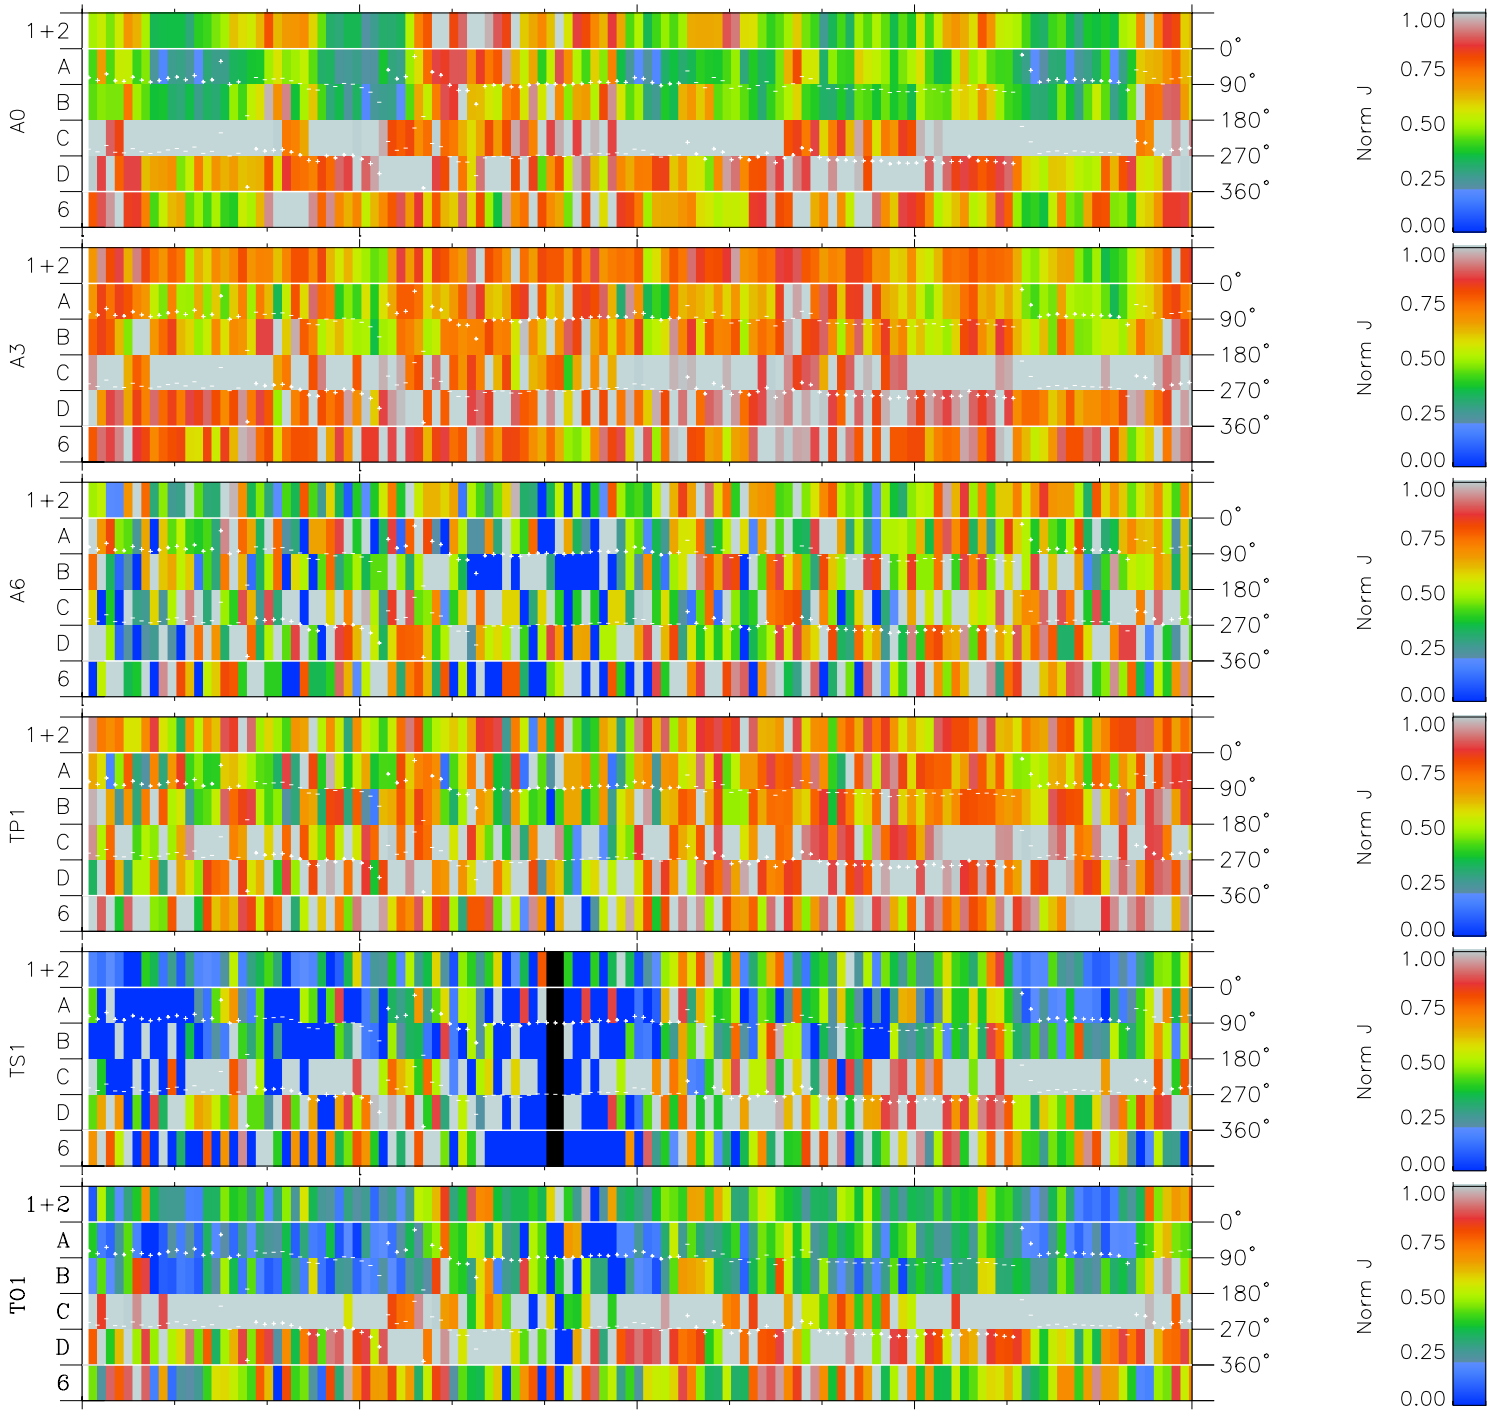

Galileo EPD Real Time Azimuth Anisotropies 98230

Software Version: RTAZIM_NORM V 1.20
 Data Production: 06-03-00
 Plot Production: Sun Sep 16 11:22:48 2001
 Color File: wondr3
 Geofactor File: 1.1

00:00:00 1998-230	230-06	230-12	230-18	00:00:00 1998-231	
+	+	+	+	+	X JSE(R _J)
-121.26	-121.50	-121.73	-121.95	-122.16	Y JSE(R _J)
13.21	12.86	12.50	12.15	11.79	Z JSE(R _J)
4.02	4.04	4.06	4.09	4.11	

- ◇ = Jupiter look direction
- = Corotation look direction