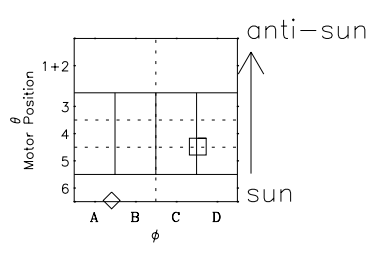

# Galileo EPD Real Time Omni Spectrum 98229

Software Version: RTSPEC\_OMNI V 1.20  
 Data Production: 06-03-00  
 Plot Production: Sun Sep 16 11:14:13 2001  
 Color File: wondr3  
 Geofactor File: 1.1

◇ = Jupiter look direction  
 □ = Corotation look direction