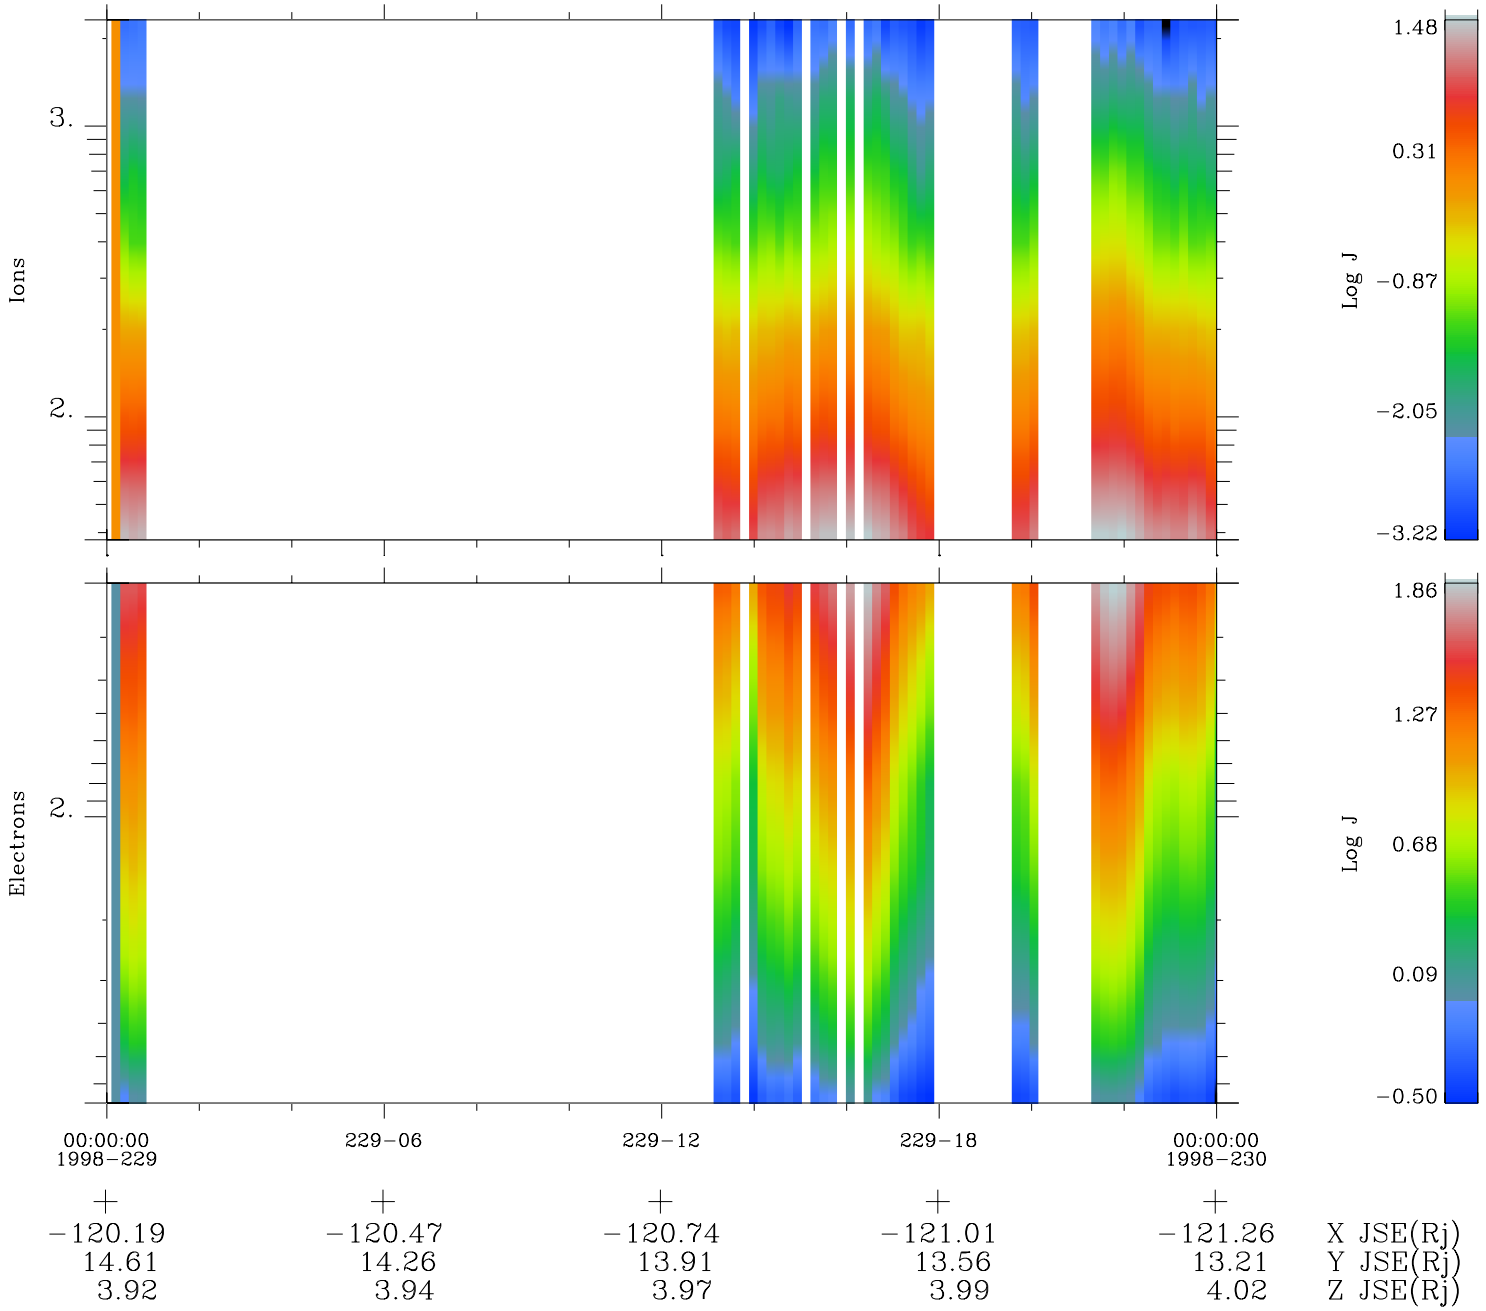

# Galileo EPD Real Time Omni Spectrum 98229

Software Version: RTSPEC\_OMNI V 1.20  
 Data Production: 06-03-00  
 Plot Production: Sun Sep 16 11:14:13 2001  
 Color File: wondr3  
 Geofactor File: 1.1

◇ = Jupiter look direction  
 □ = Corotation look direction