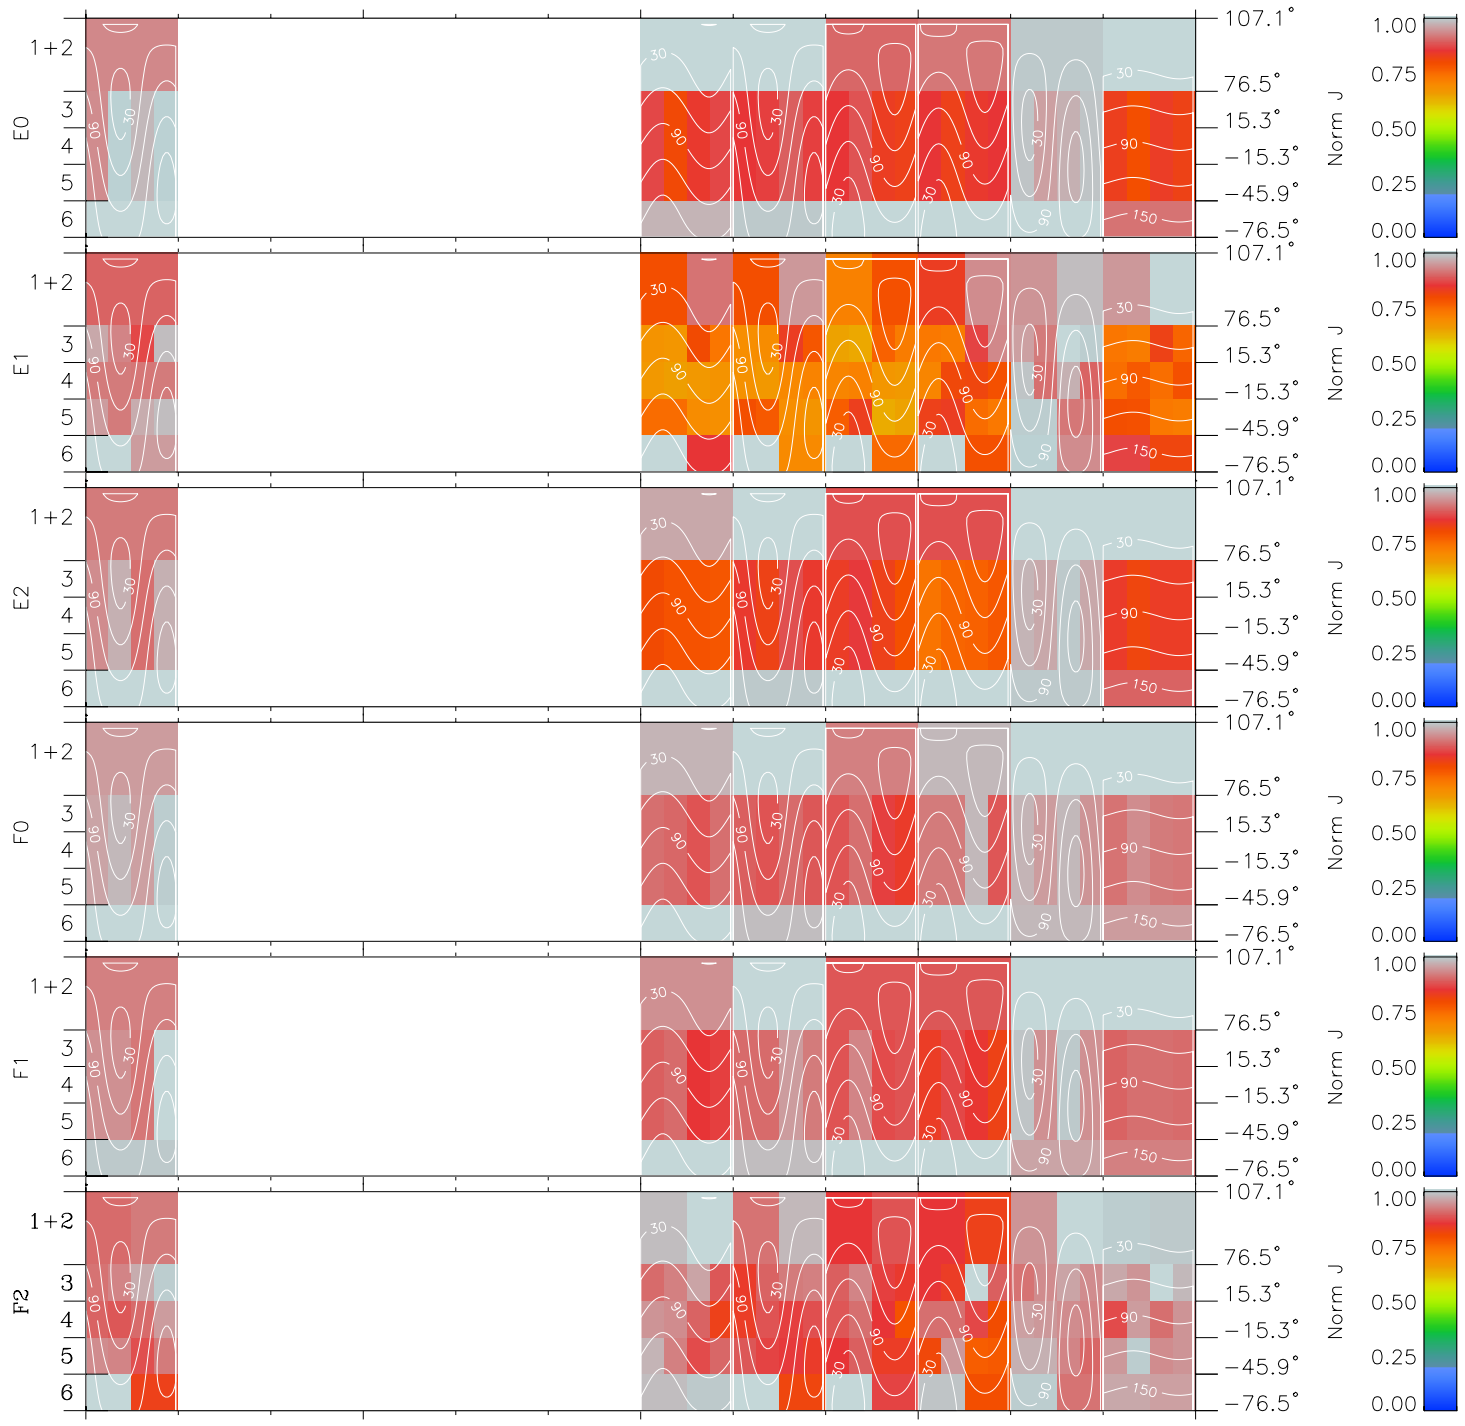

Galileo EPD Real Time All-Sky Anisotropies 98229

Software Version: RTSKY_NORM V 1.20
Data Production: 06-03-00
Plot Production: Sun Sep 16 11:14:37 2001
Color File: wondr3
Geofactor File: 1.1

00:00:00 1998-229	229-06	229-12	229-18	00:00:00 1998-230	
+	+	+	+	+	X JSE(R _j)
-120.19	-120.47	-120.74	-121.01	-121.26	Y JSE(R _j)
14.61	14.26	13.91	13.56	13.21	Z JSE(R _j)
3.92	3.94	3.97	3.99	4.02	

- ◇ = Jupiter look direction
- = Corotation look direction