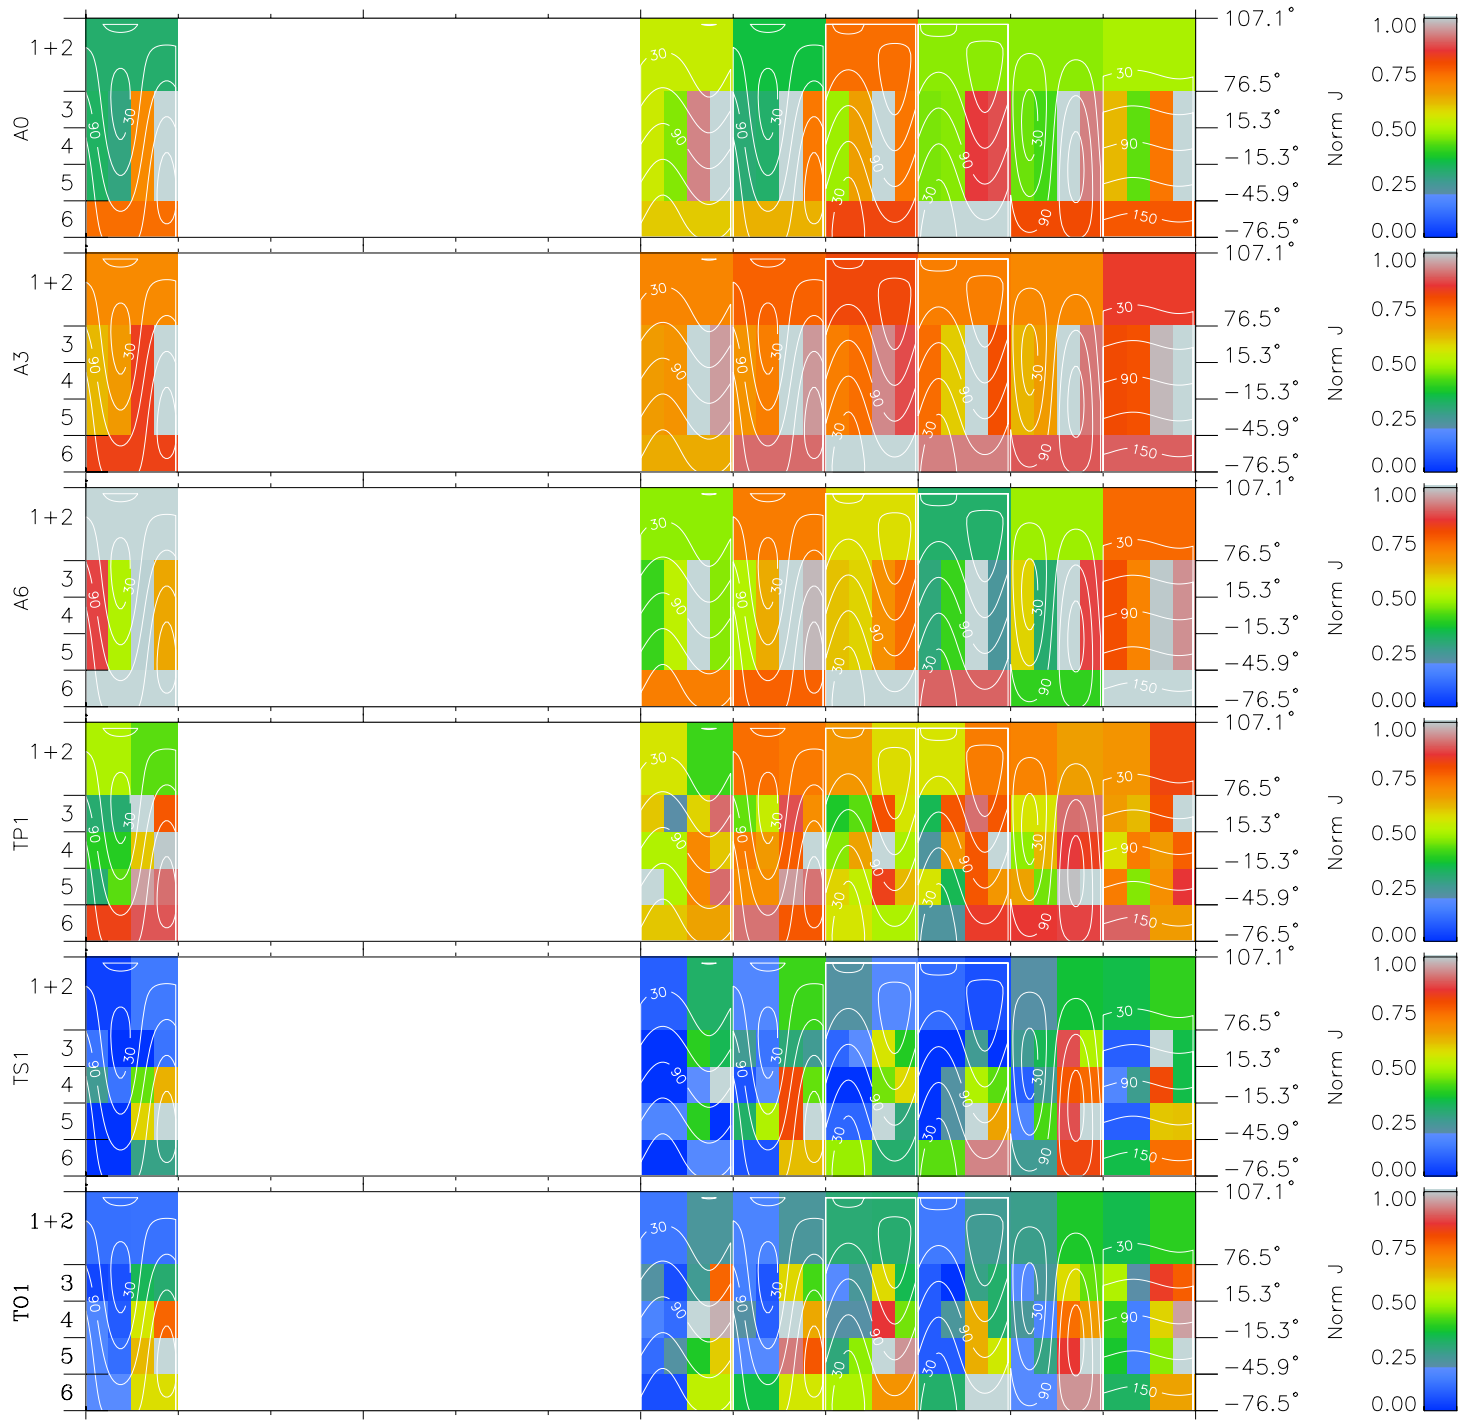

Galileo EPD Real Time All-Sky Anisotropies 98229

Software Version: RTSKY_NORM V 1.20
Data Production: 06-03-00
Plot Production: Sun Sep 16 11:14:34 2001
Color File: wondr3
Geofactor File: 1.1

00:00:00 1998-229	229-06	229-12	229-18	00:00:00 1998-230	
+	+	+	+	+	X JSE(R _j)
-120.19	-120.47	-120.74	-121.01	-121.26	Y JSE(R _j)
14.61	14.26	13.91	13.56	13.21	Z JSE(R _j)
3.92	3.94	3.97	3.99	4.02	

- ◇ = Jupiter look direction
- = Corotation look direction