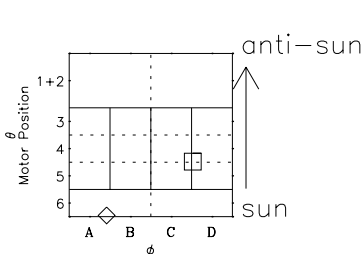

Galileo EPD Real-Time Six-Sector 98229

Software Version: RTLINE_R6 V 1.20
Data Production: 06-03-00
Plot Production: Sun Sep 16 11:15:20 2001

◇ = Jupiter look direction
□ = Corotation look direction