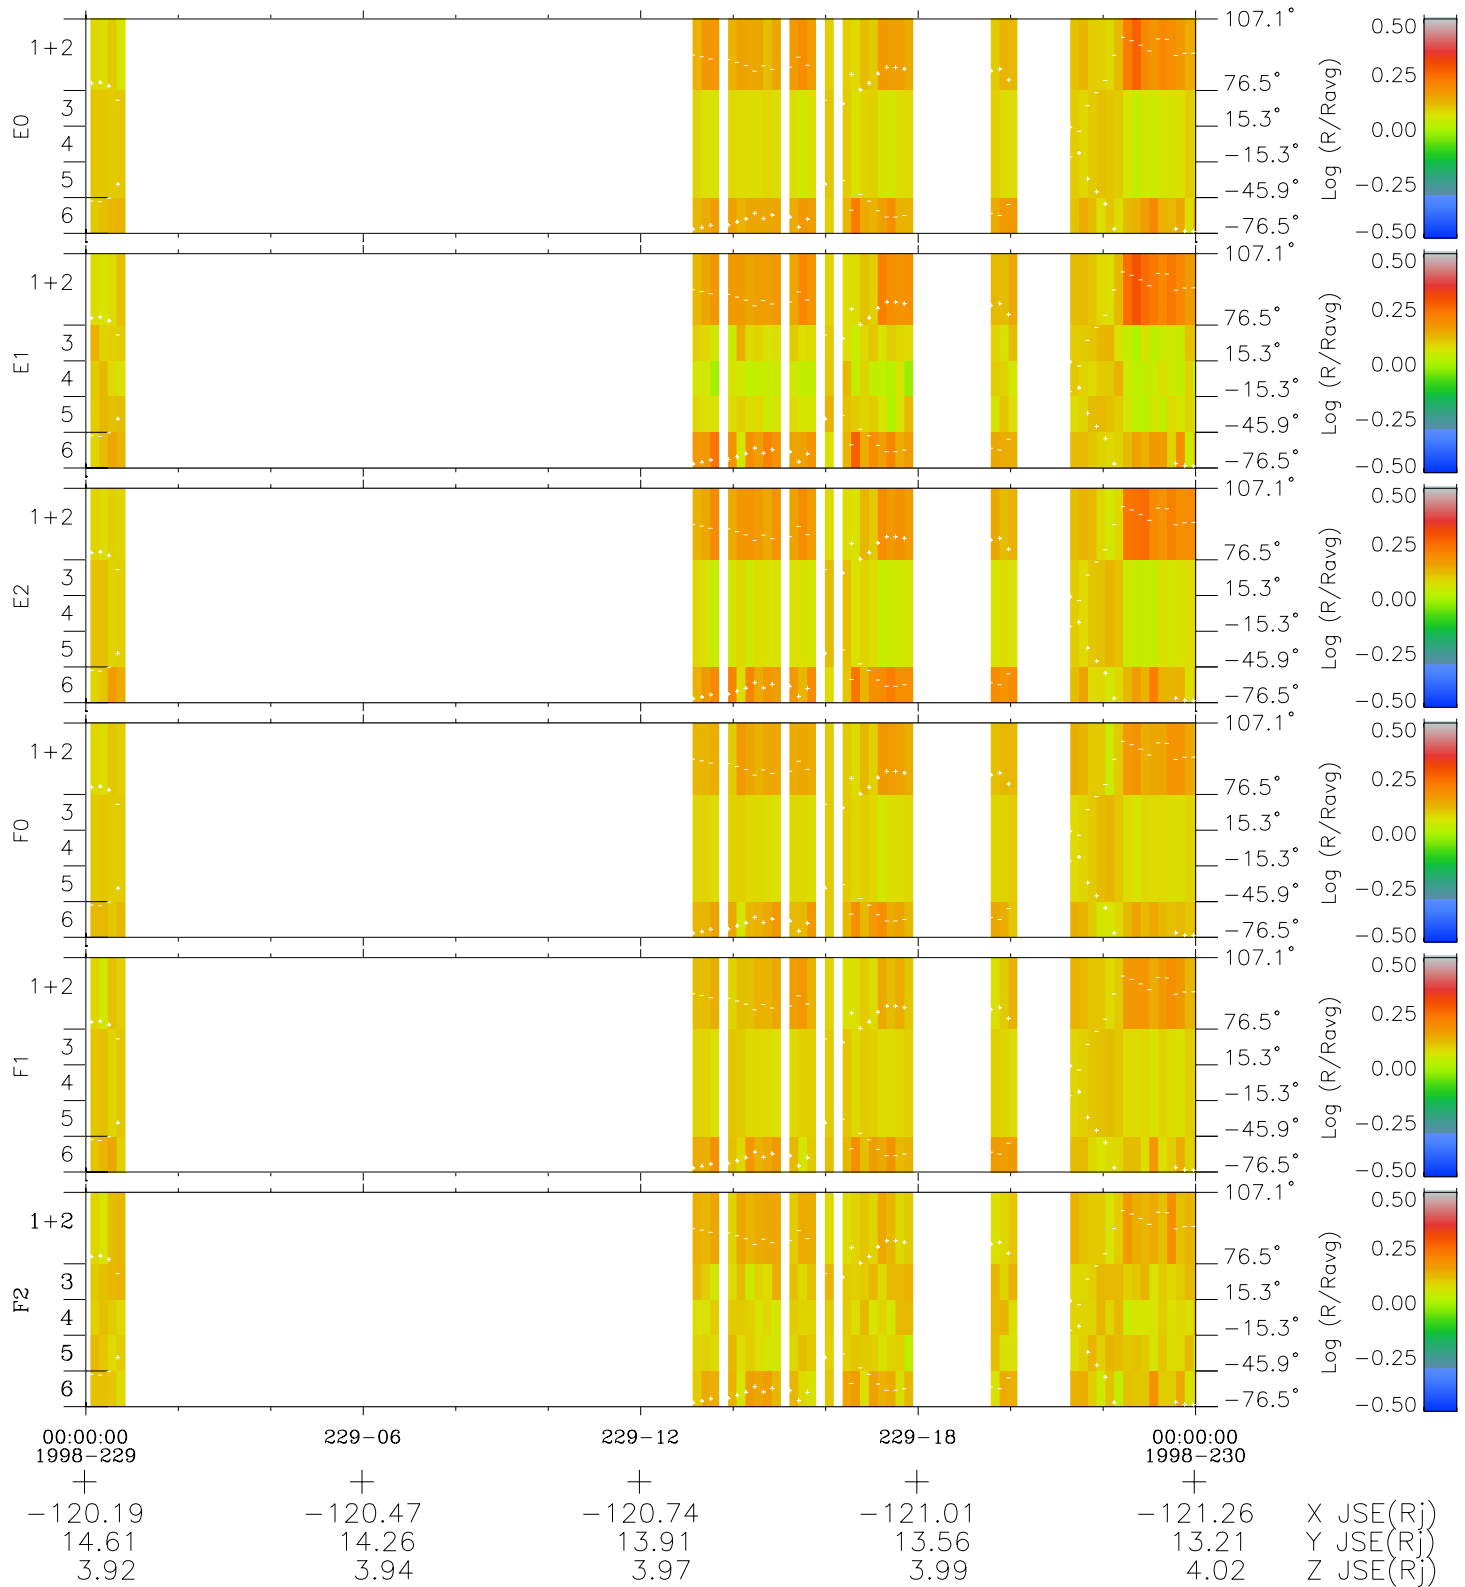

Galileo EPD Real Elevation Anisotropies 98229

Software Version: RTELEV_MEAN V 1.20
Data Production: 06-03-00
Plot Production: Sun Sep 16 11:14:44 2001
Color File: wondr3
Geofactor File: 1.1

- ◇ = Jupiter look direction
- = Corotation look direction