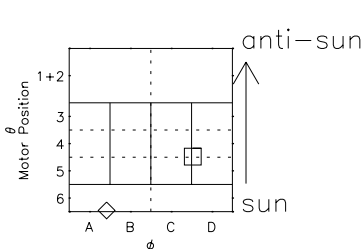

Galileo EPD Real Elevation Anisotropies 98229

Software Version: RTELEV_MEAN V 1.20
Data Production: 06-03-00
Plot Production: Sun Sep 16 11:14:44 2001
Color File: wondr3
Geofactor File: 1.1

- ◇ = Jupiter look direction
- = Corotation look direction