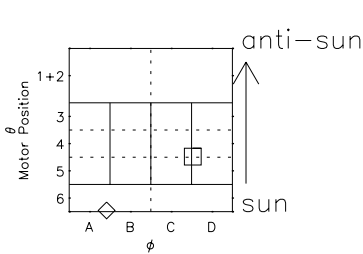

# Galileo EPD Real Elevation Anisotropies 98229

Software Version: RTELEV\_FLUX V 1.20  
Data Production: 06-03-00  
Plot Production: Sun Sep 16 11:14:50 2001  
Color File: wondr3  
Geofactor File: 1.1

00:00:00 1998-229	229-06	229-12	229-18	00:00:00 1998-230	
+	+	+	+	+	X JSE(R <sub>j</sub> )
-120.19	-120.47	-120.74	-121.01	-121.26	Y JSE(R <sub>j</sub> )
14.61	14.26	13.91	13.56	13.21	Z JSE(R <sub>j</sub> )
3.92	3.94	3.97	3.99	4.02	

- ◇ = Jupiter look direction
- = Corotation look direction