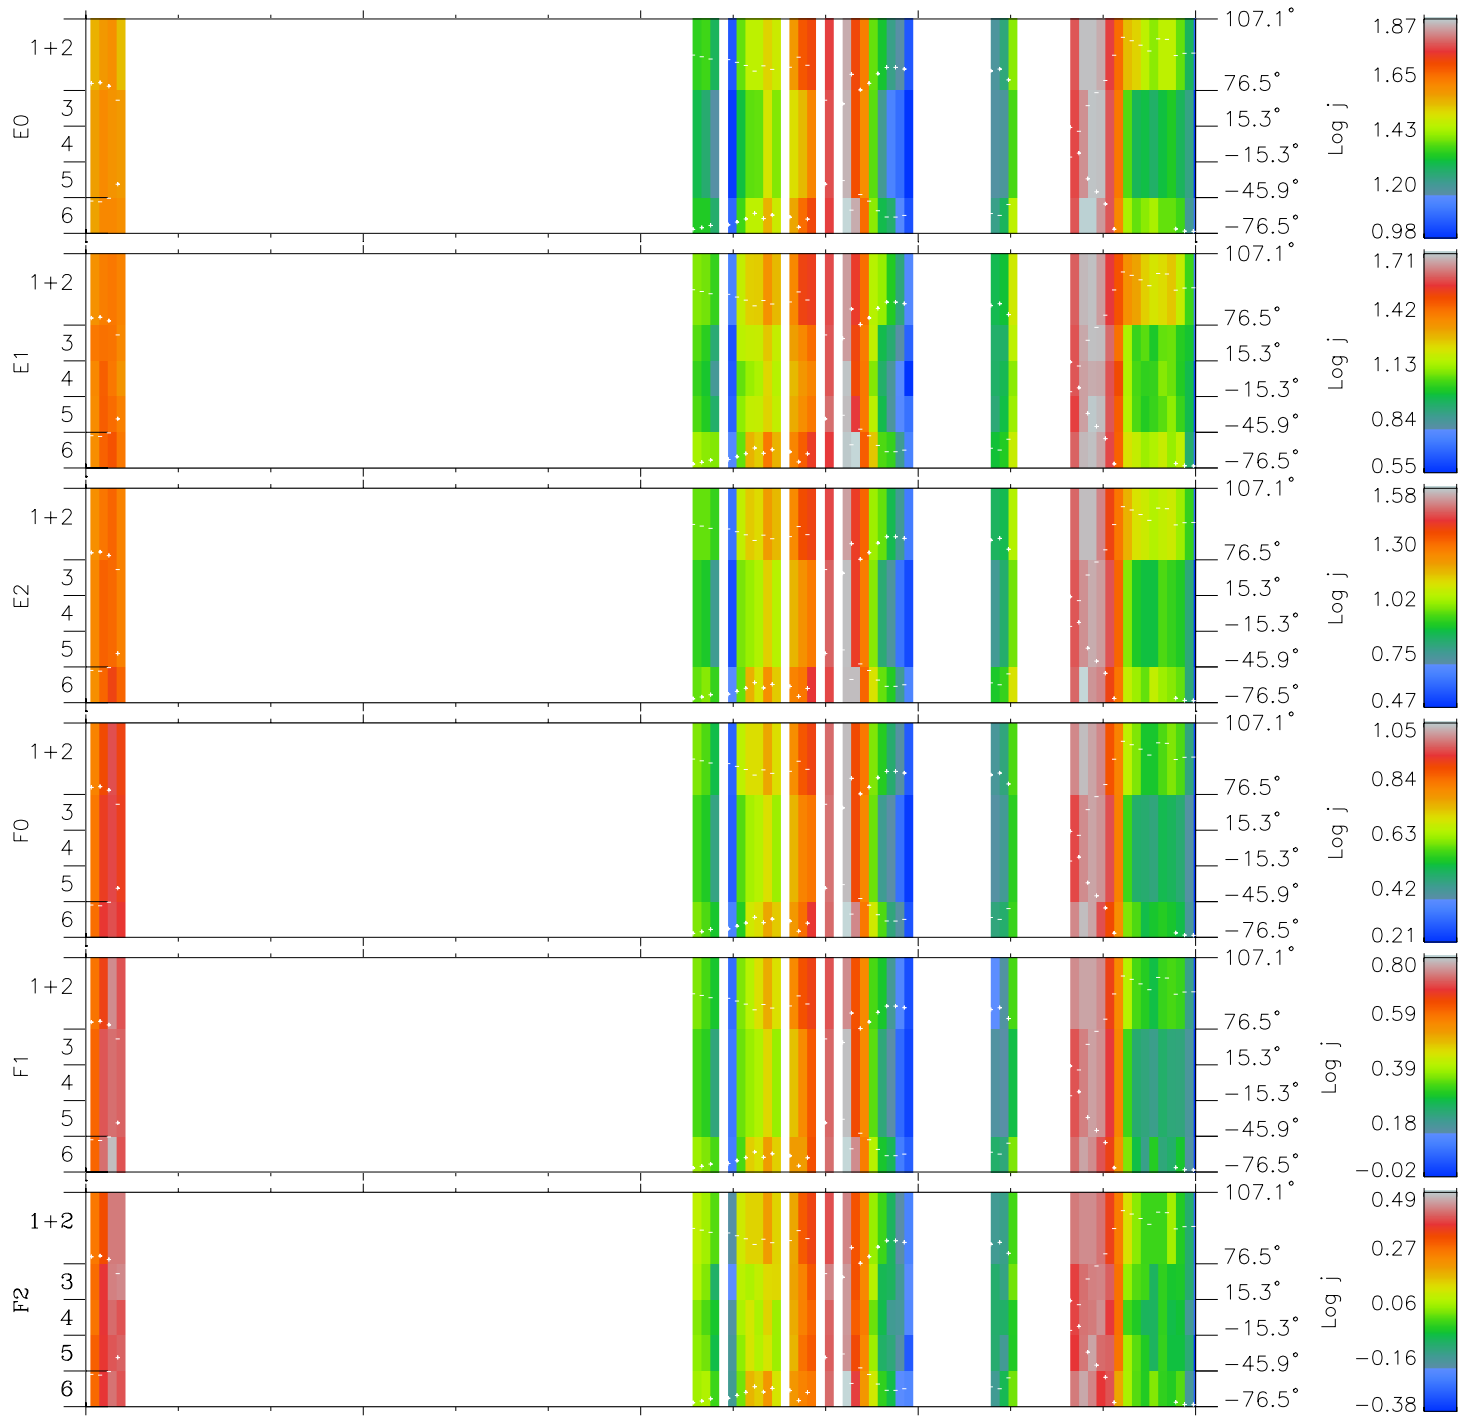

# Galileo EPD Real Elevation Anisotropies 98229

Software Version: RTELEV\_FLUX V 1.20  
Data Production: 06-03-00  
Plot Production: Sun Sep 16 11:14:50 2001  
Color File: wondr3  
Geofactor File: 1.1

00:00:00 1998-229	229-06	229-12	229-18	00:00:00 1998-230	
+	+	+	+	+	X JSE(R <sub>j</sub> )
-120.19	-120.47	-120.74	-121.01	-121.26	Y JSE(R <sub>j</sub> )
14.61	14.26	13.91	13.56	13.21	Z JSE(R <sub>j</sub> )
3.92	3.94	3.97	3.99	4.02	

- ◇ = Jupiter look direction
- = Corotation look direction