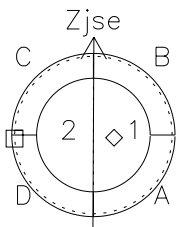

Galileo EPD Real Time Azimuth Anisotropies 98229

Software Version: RTAZIM_NORM V 1.20
Data Production: 06-03-00
Plot Production: Sun Sep 16 11:15:13 2001
Color File: wondr3
Geofactor File: 1.1

- ◇ = Jupiter look direction
- = Corotation look direction