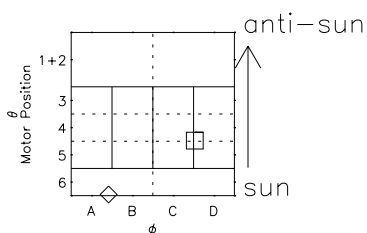

Galileo EPD Real Time Azimuth Anisotropies 98229

Software Version: RTAZIM_NORM V 1.20
Data Production: 06-03-00
Plot Production: Sun Sep 16 11:15:13 2001
Color File: wondr3
Geofactor File: 1.1

- ◇ = Jupiter look direction
- = Corotation look direction