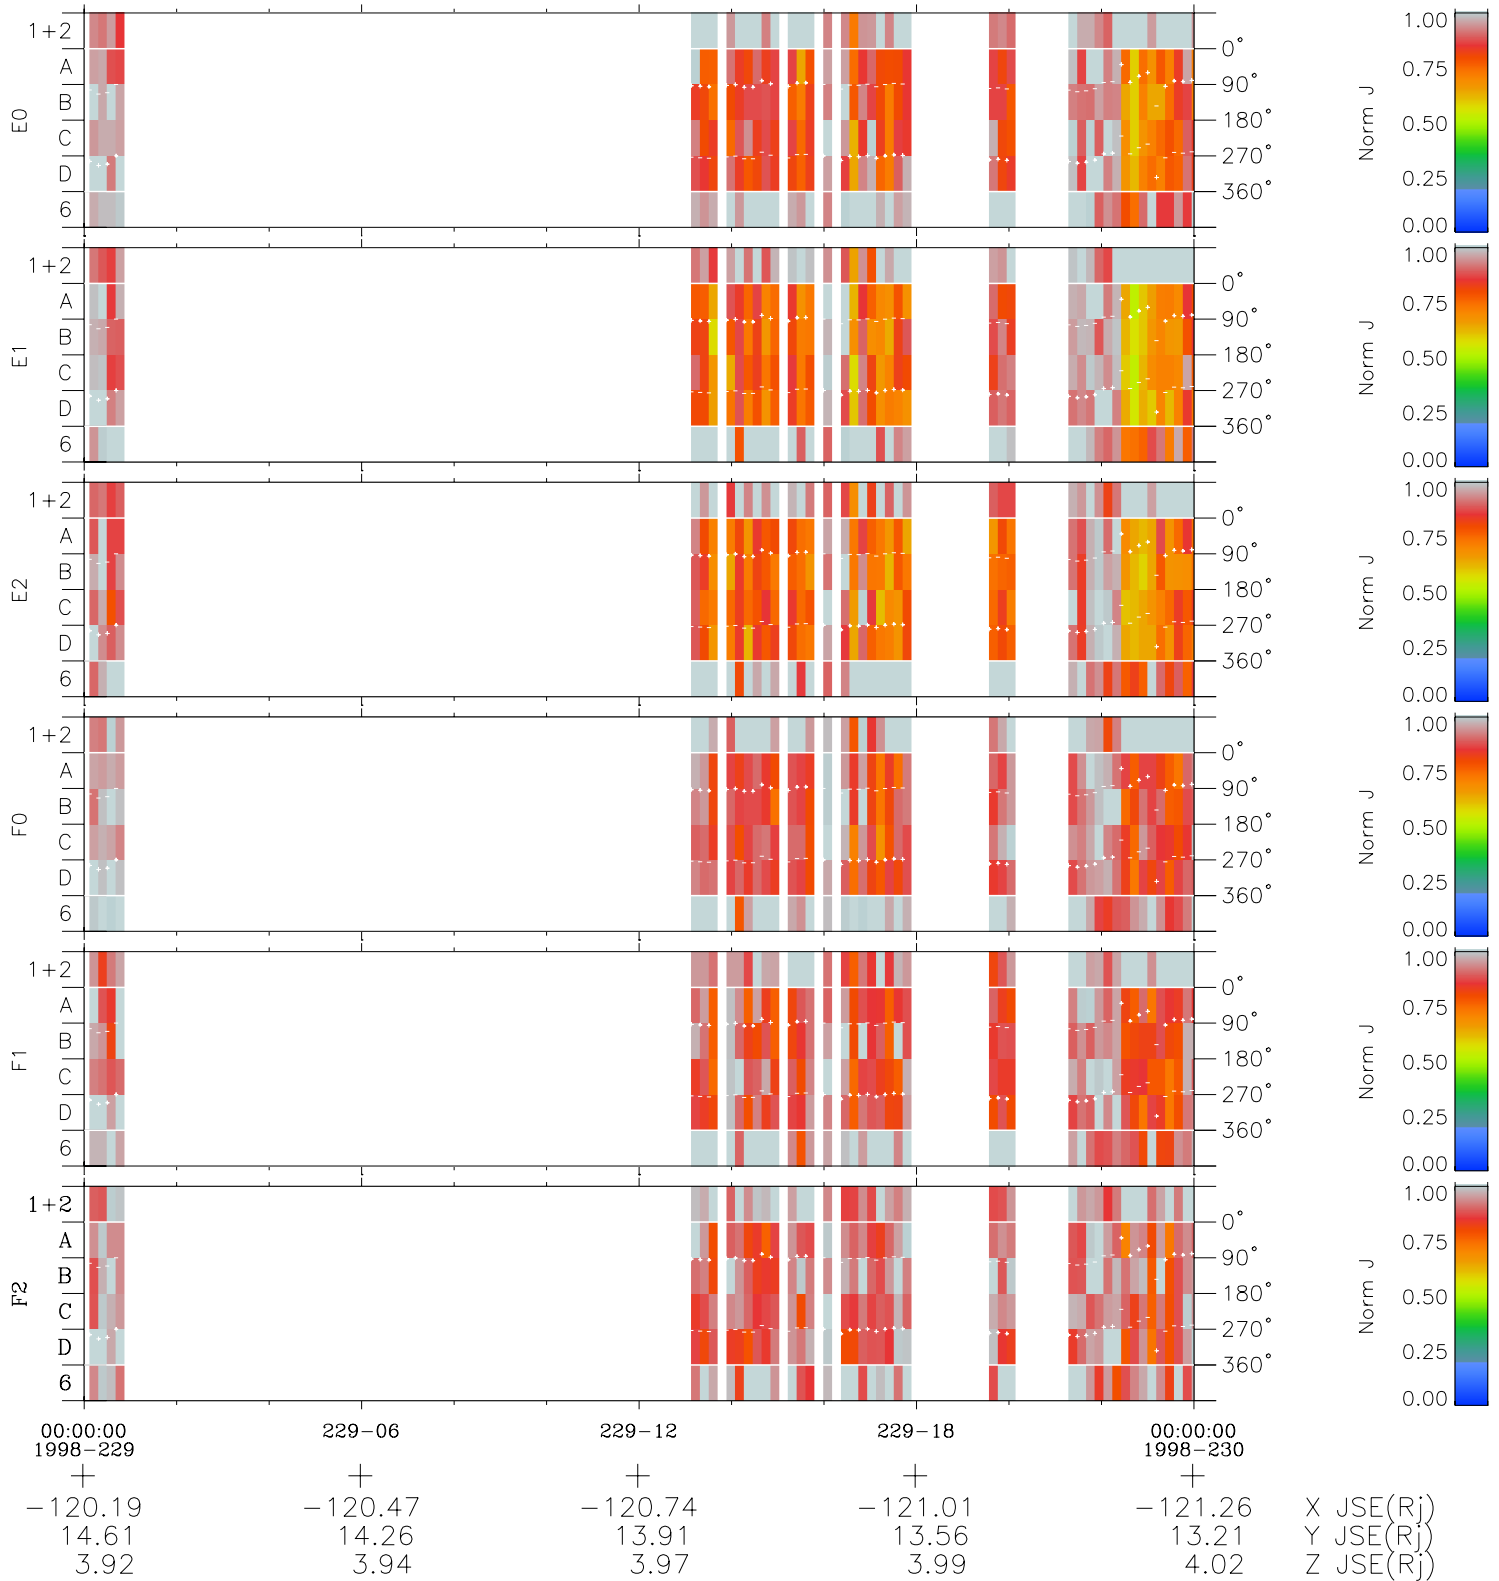

Galileo EPD Real Time Azimuth Anisotropies 98229

Software Version: RTAZIM_NORM V 1.20
Data Production: 06-03-00
Plot Production: Sun Sep 16 11:15:13 2001
Color File: wondr3
Geofactor File: 1.1

- ◇ = Jupiter look direction
- = Corotation look direction