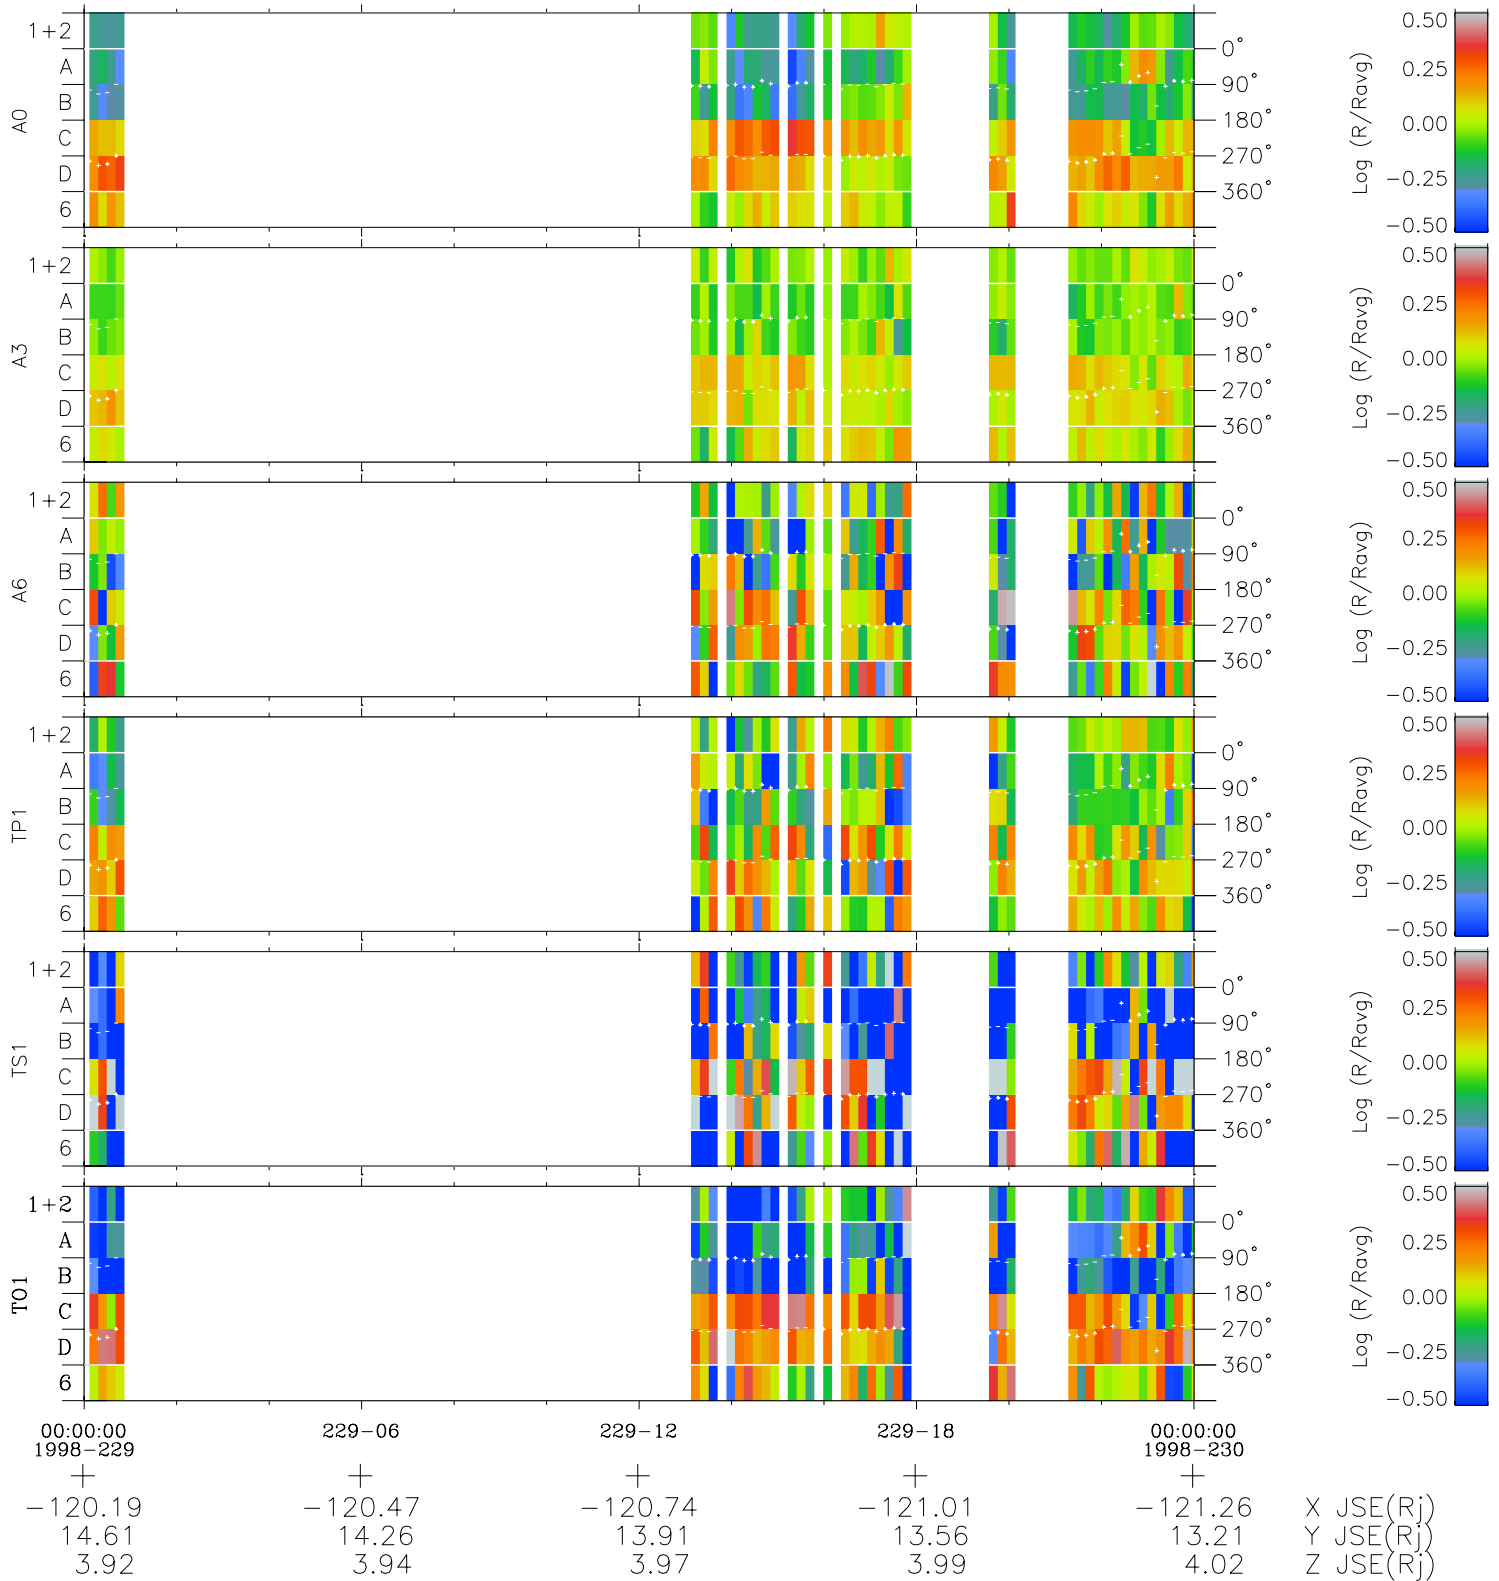

Galileo EPD Real Time Azimuth Anisotropies 98229

Software Version: RTAZIM_MEAN V 1.20
Data Production: 06-03-00
Plot Production: Sun Sep 16 11:14:59 2001
Color File: wondr3
Geofactor File: 1.1

- ◇ = Jupiter look direction
- = Corotation look direction