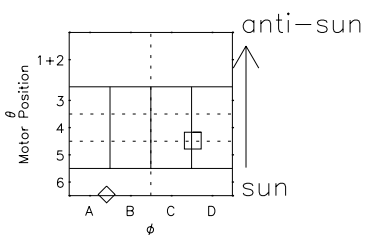

Galileo EPD Real Time Azimuth Anisotropies 98229

Software Version: RTAZIM_MEAN V 1.20
Data Production: 06-03-00
Plot Production: Sun Sep 16 11:14:59 2001
Color File: wondr3
Geofactor File: 1.1

- ◇ = Jupiter look direction
- = Corotation look direction