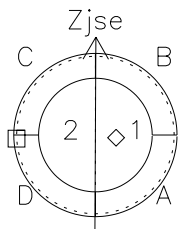

Galileo EPD Real Time Azimuth Anisotropies 98229

Software Version: RTAZIM_MEAN V 1.20
Data Production: 06-03-00
Plot Production: Sun Sep 16 11:14:59 2001
Color File: wondr3
Geofactor File: 1.1

- ◇ = Jupiter look direction
- = Corotation look direction