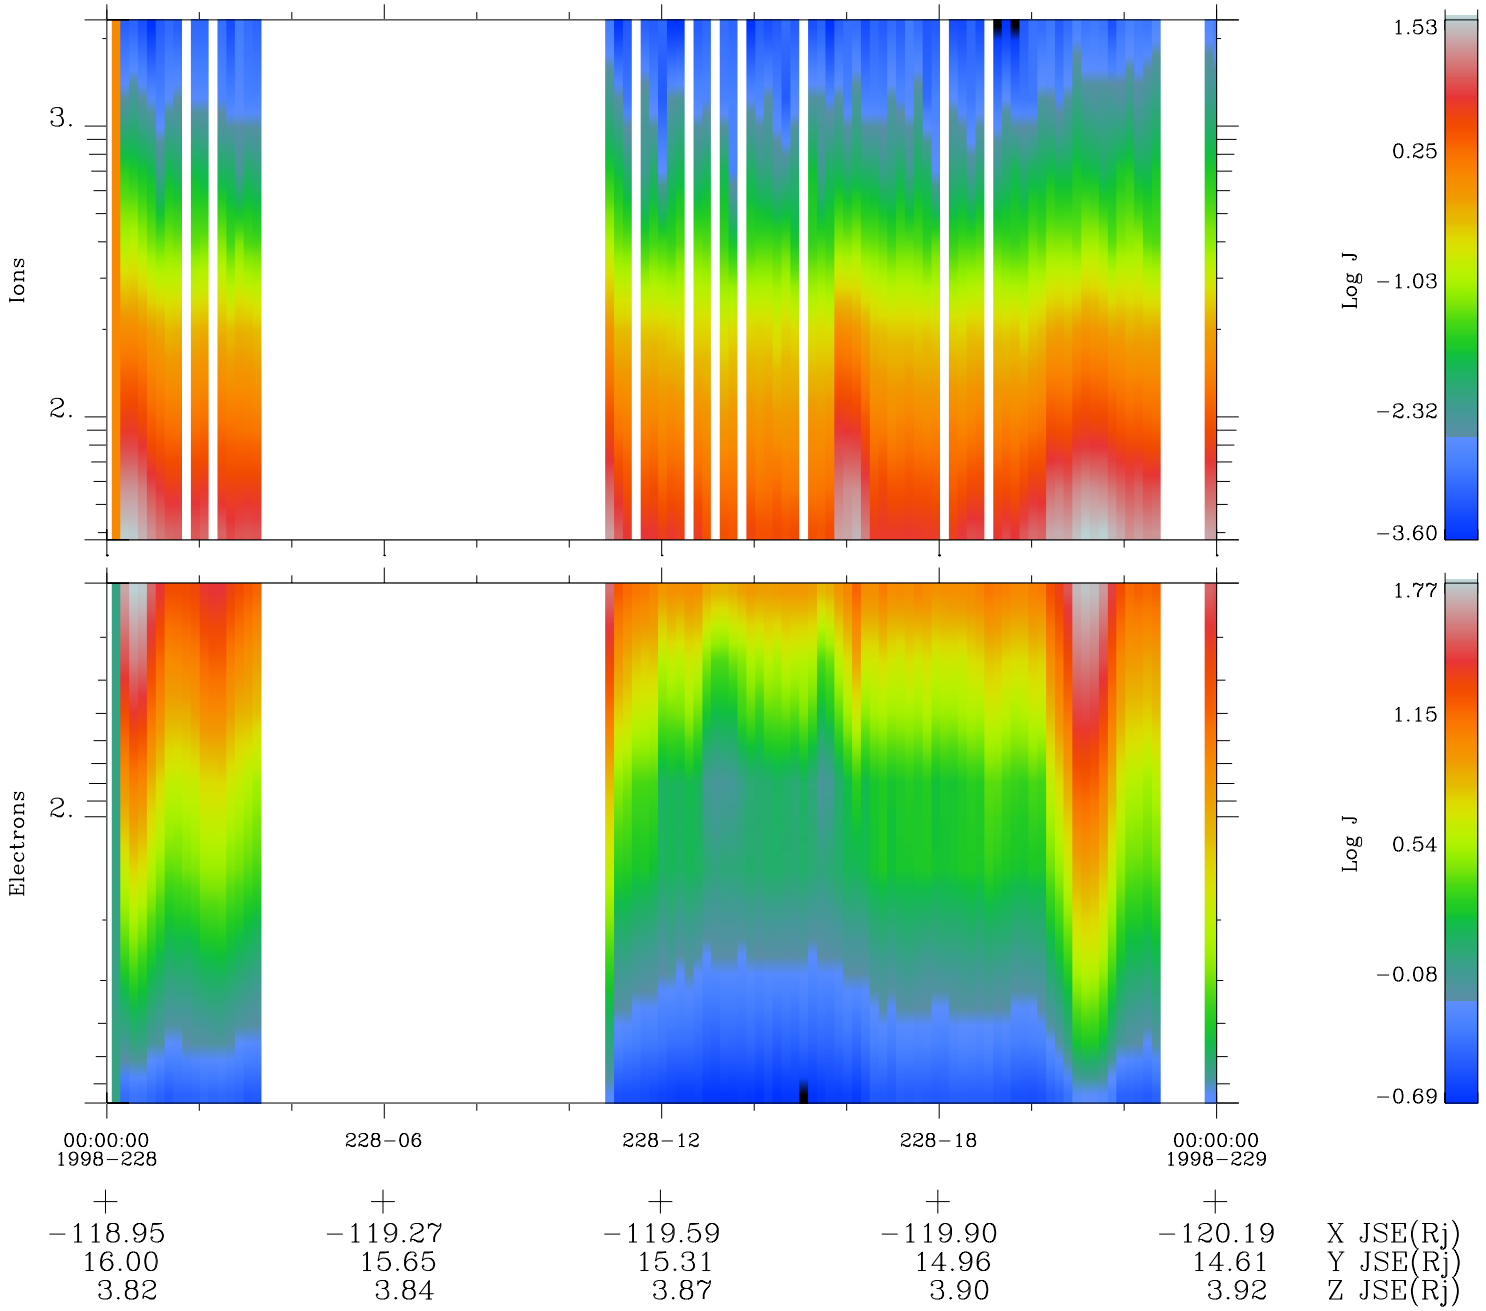

Galileo EPD Real Time Omni Spectrum 98228

Software Version: RTSPEC_OMNI V 1.20
 Data Production: 06-03-00
 Plot Production: Sun Sep 16 11:06:58 2001
 Color File: wondr3
 Geofactor File: 1.1

◇ = Jupiter look direction
 □ = Corotation look direction