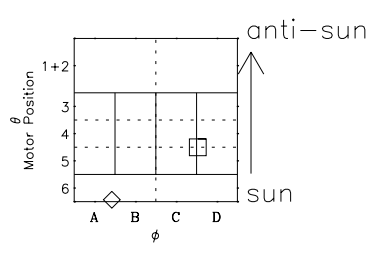

Galileo EPD Real Time Omni Spectrum 98228

Software Version: RTSPEC_OMNI V 1.20
 Data Production: 06-03-00
 Plot Production: Sun Sep 16 11:06:58 2001
 Color File: wondr3
 Geofactor File: 1.1

◇ = Jupiter look direction
 □ = Corotation look direction