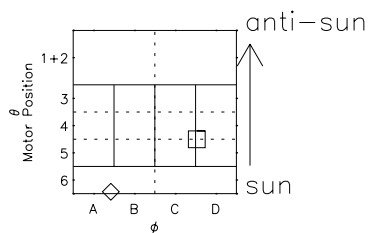

Galileo EPD Real Time R6 Electrons Spectra 98228

Software Version: RTSPEC_R6 V 1.20
 Data Production: 06-03-00
 Plot Production: Sun Sep 16 11:06:53 2001
 Color File: wondr3
 Geofactor File: 1.1

- ◇ = Jupiter look direction
- = Corotation look direction