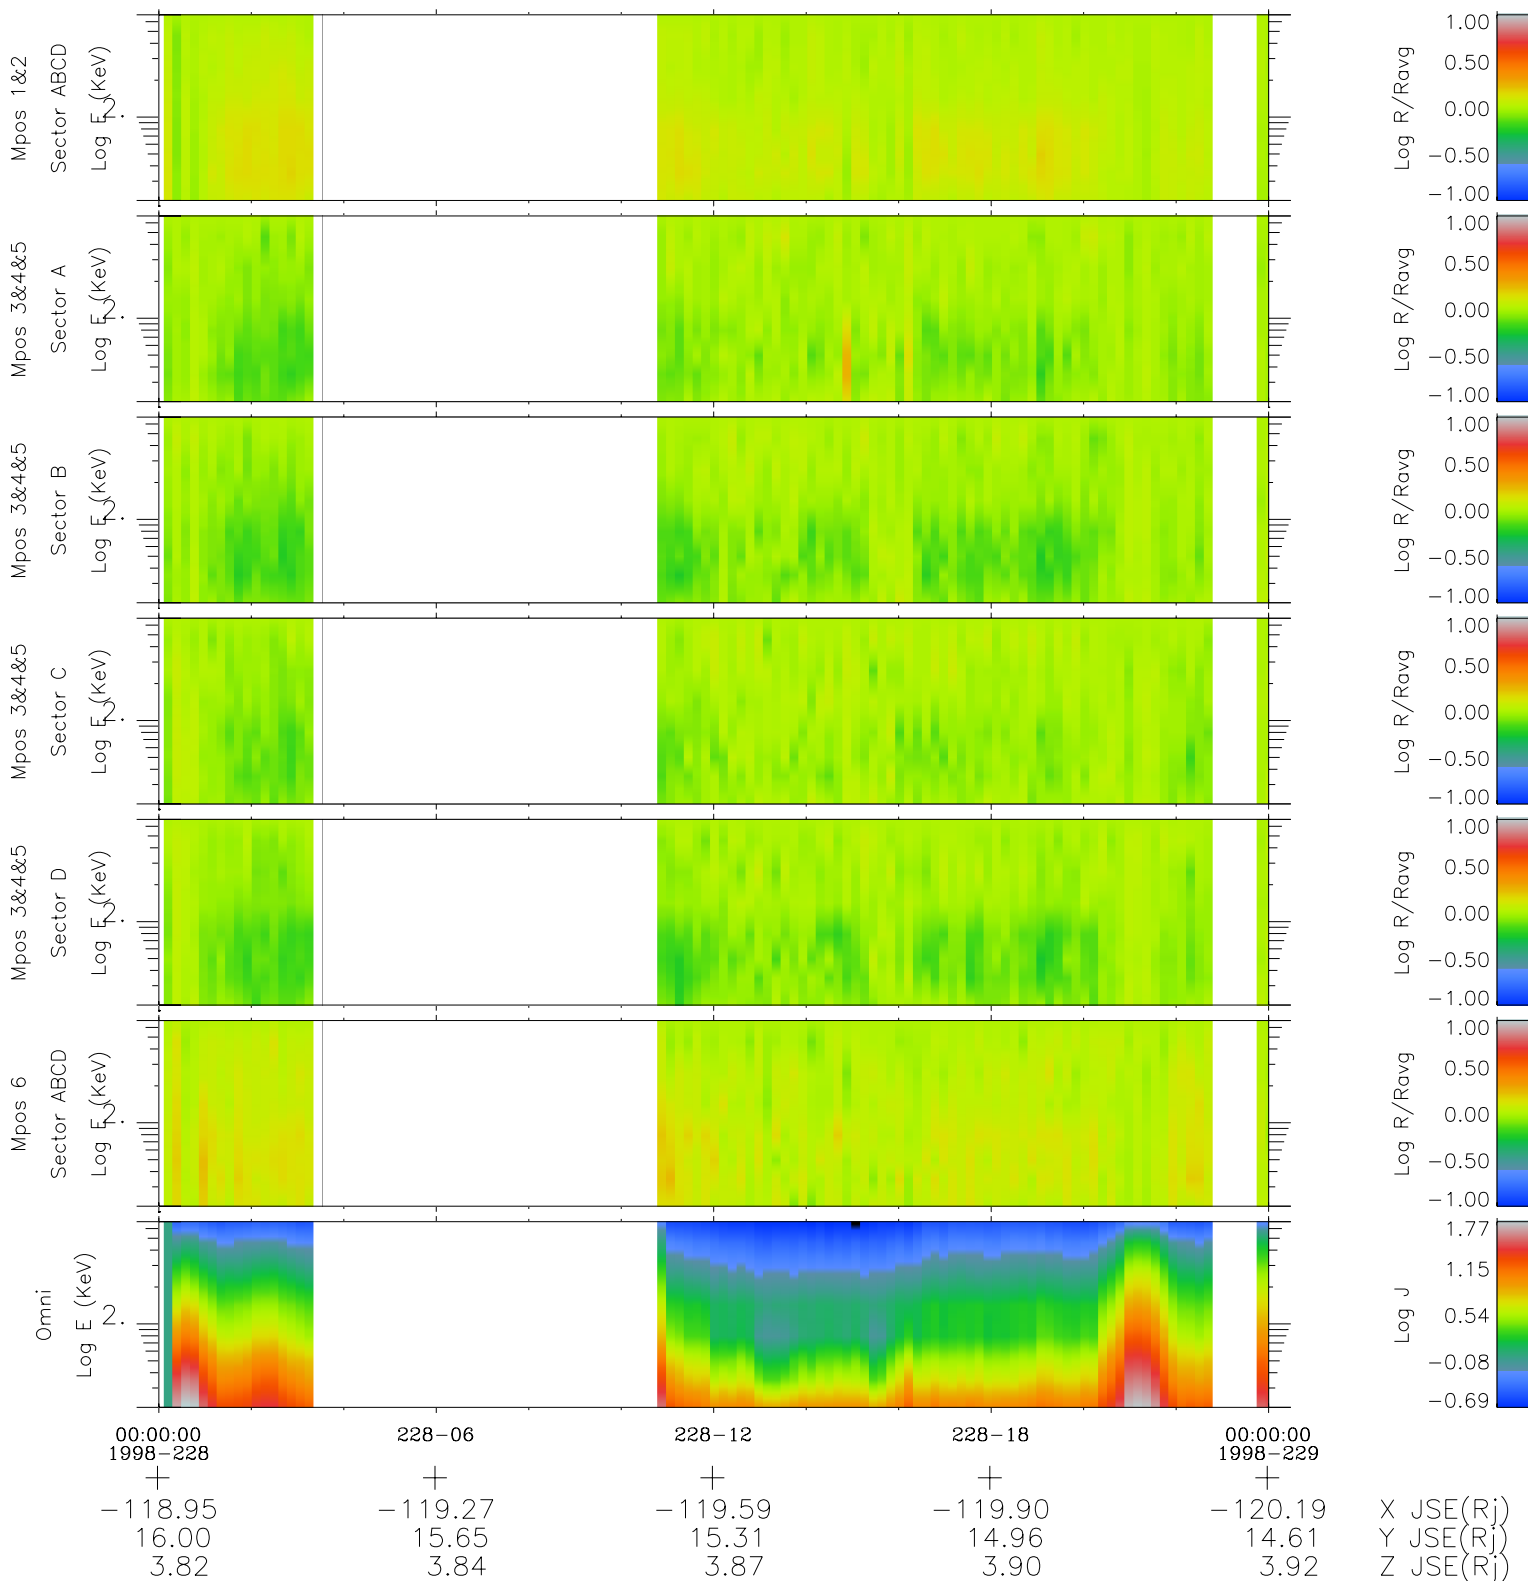

Galileo EPD Real Time R6 Electrons Spectra 98228

Software Version: RTSPEC_R6 V 1.20
 Data Production: 06-03-00
 Plot Production: Sun Sep 16 11:06:53 2001
 Color File: wondr3
 Geofactor File: 1.1

- ◇ = Jupiter look direction
- = Corotation look direction