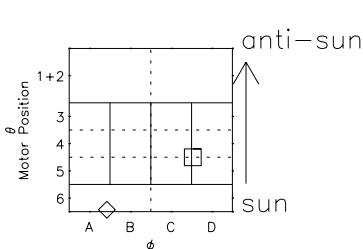

# Galileo EPD Real Time R6 Ions Spectra 98228

Software Version: RTSPEC\_R6 V 1.20  
 Data Production: 06-03-00  
 Plot Production: Sun Sep 16 11:06:48 2001  
 Color File: wondr3  
 Geofactor File: 1.1

- ◇ = Jupiter look direction
- = Corotation look direction