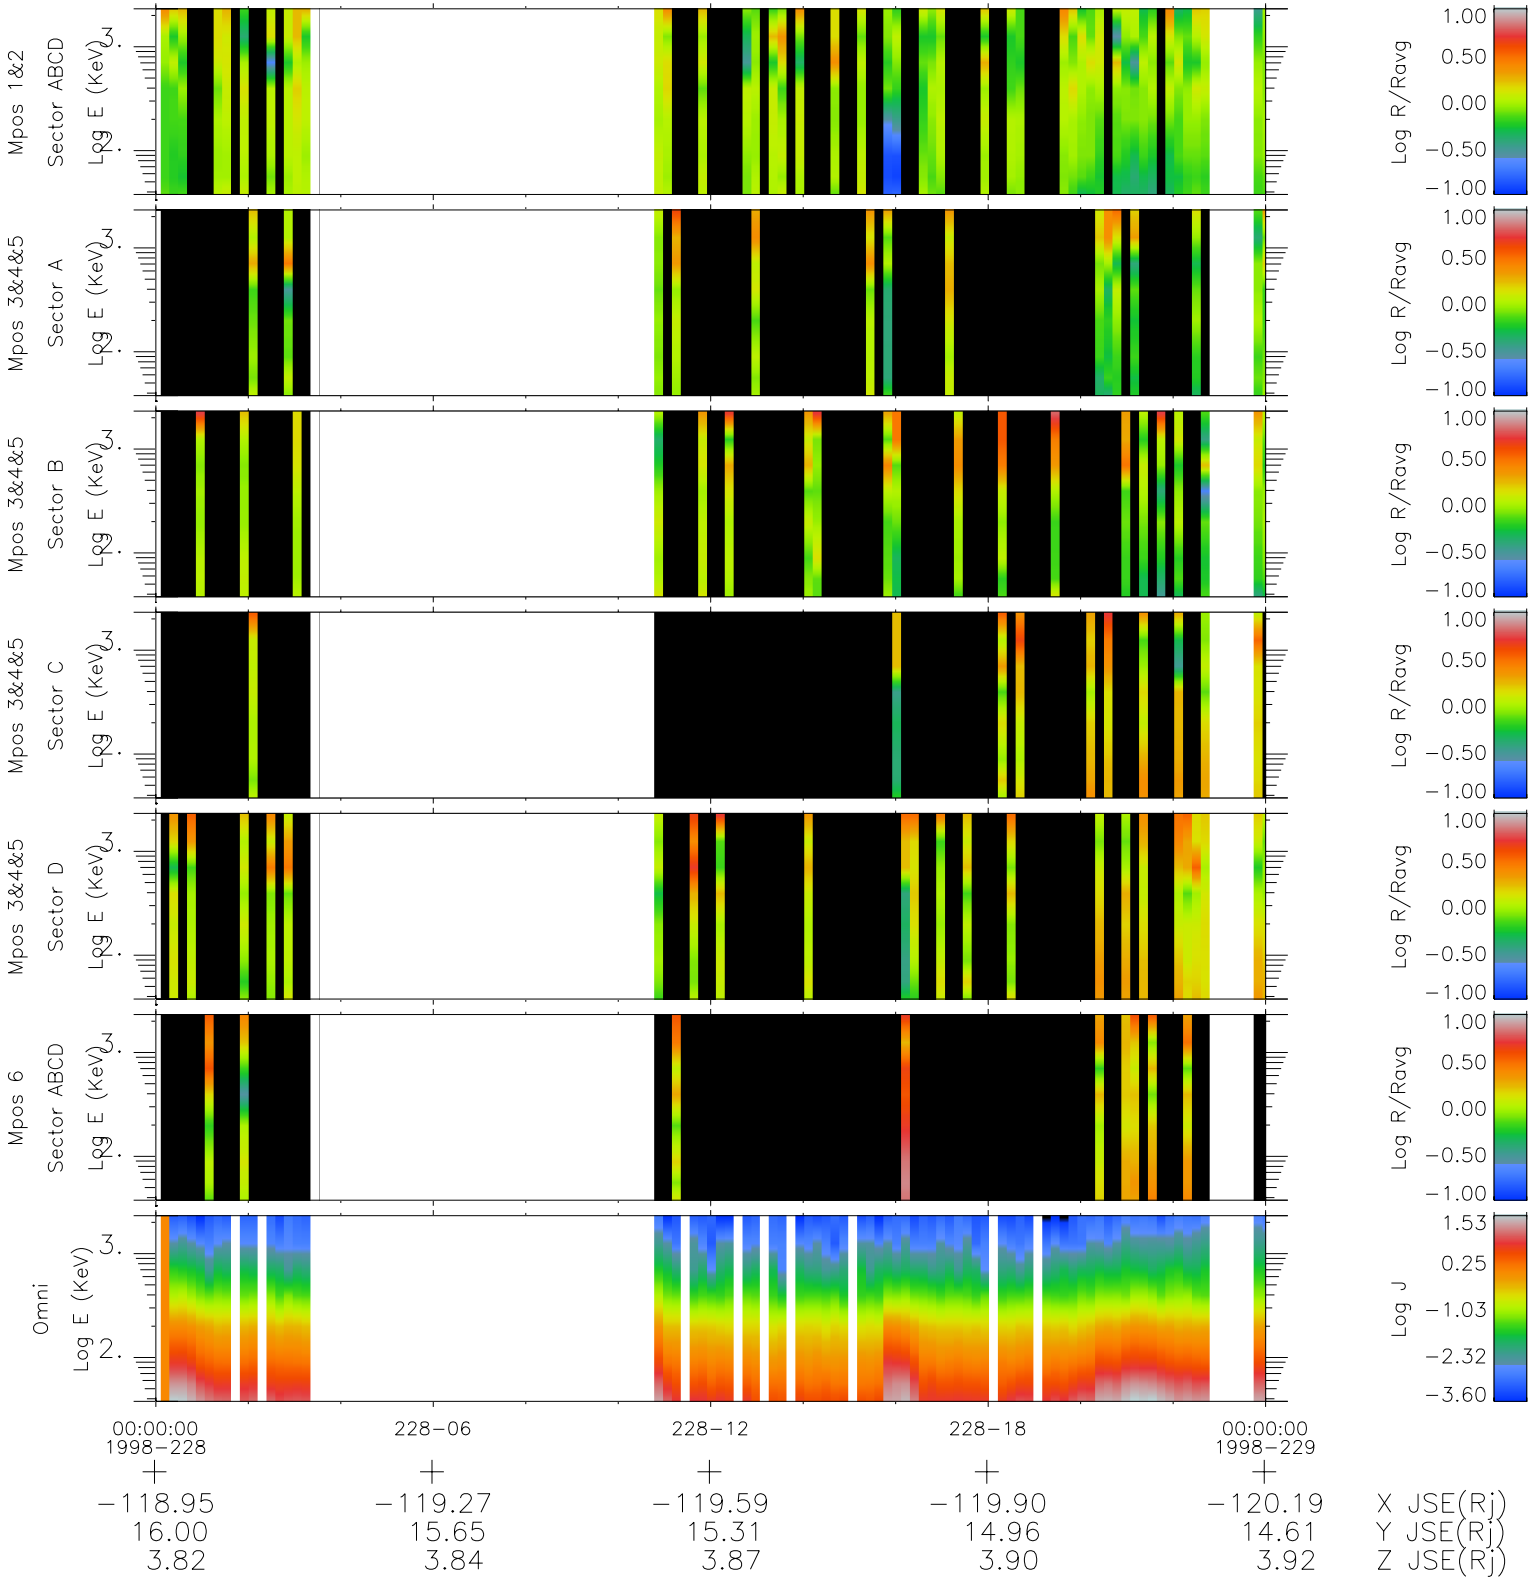

# Galileo EPD Real Time R6 Ions Spectra 98228

Software Version: RTSPEC\_R6 V 1.20  
 Data Production: 06-03-00  
 Plot Production: Sun Sep 16 11:06:48 2001  
 Color File: wondr3  
 Geofactor File: 1.1

- ◇ = Jupiter look direction
- = Corotation look direction