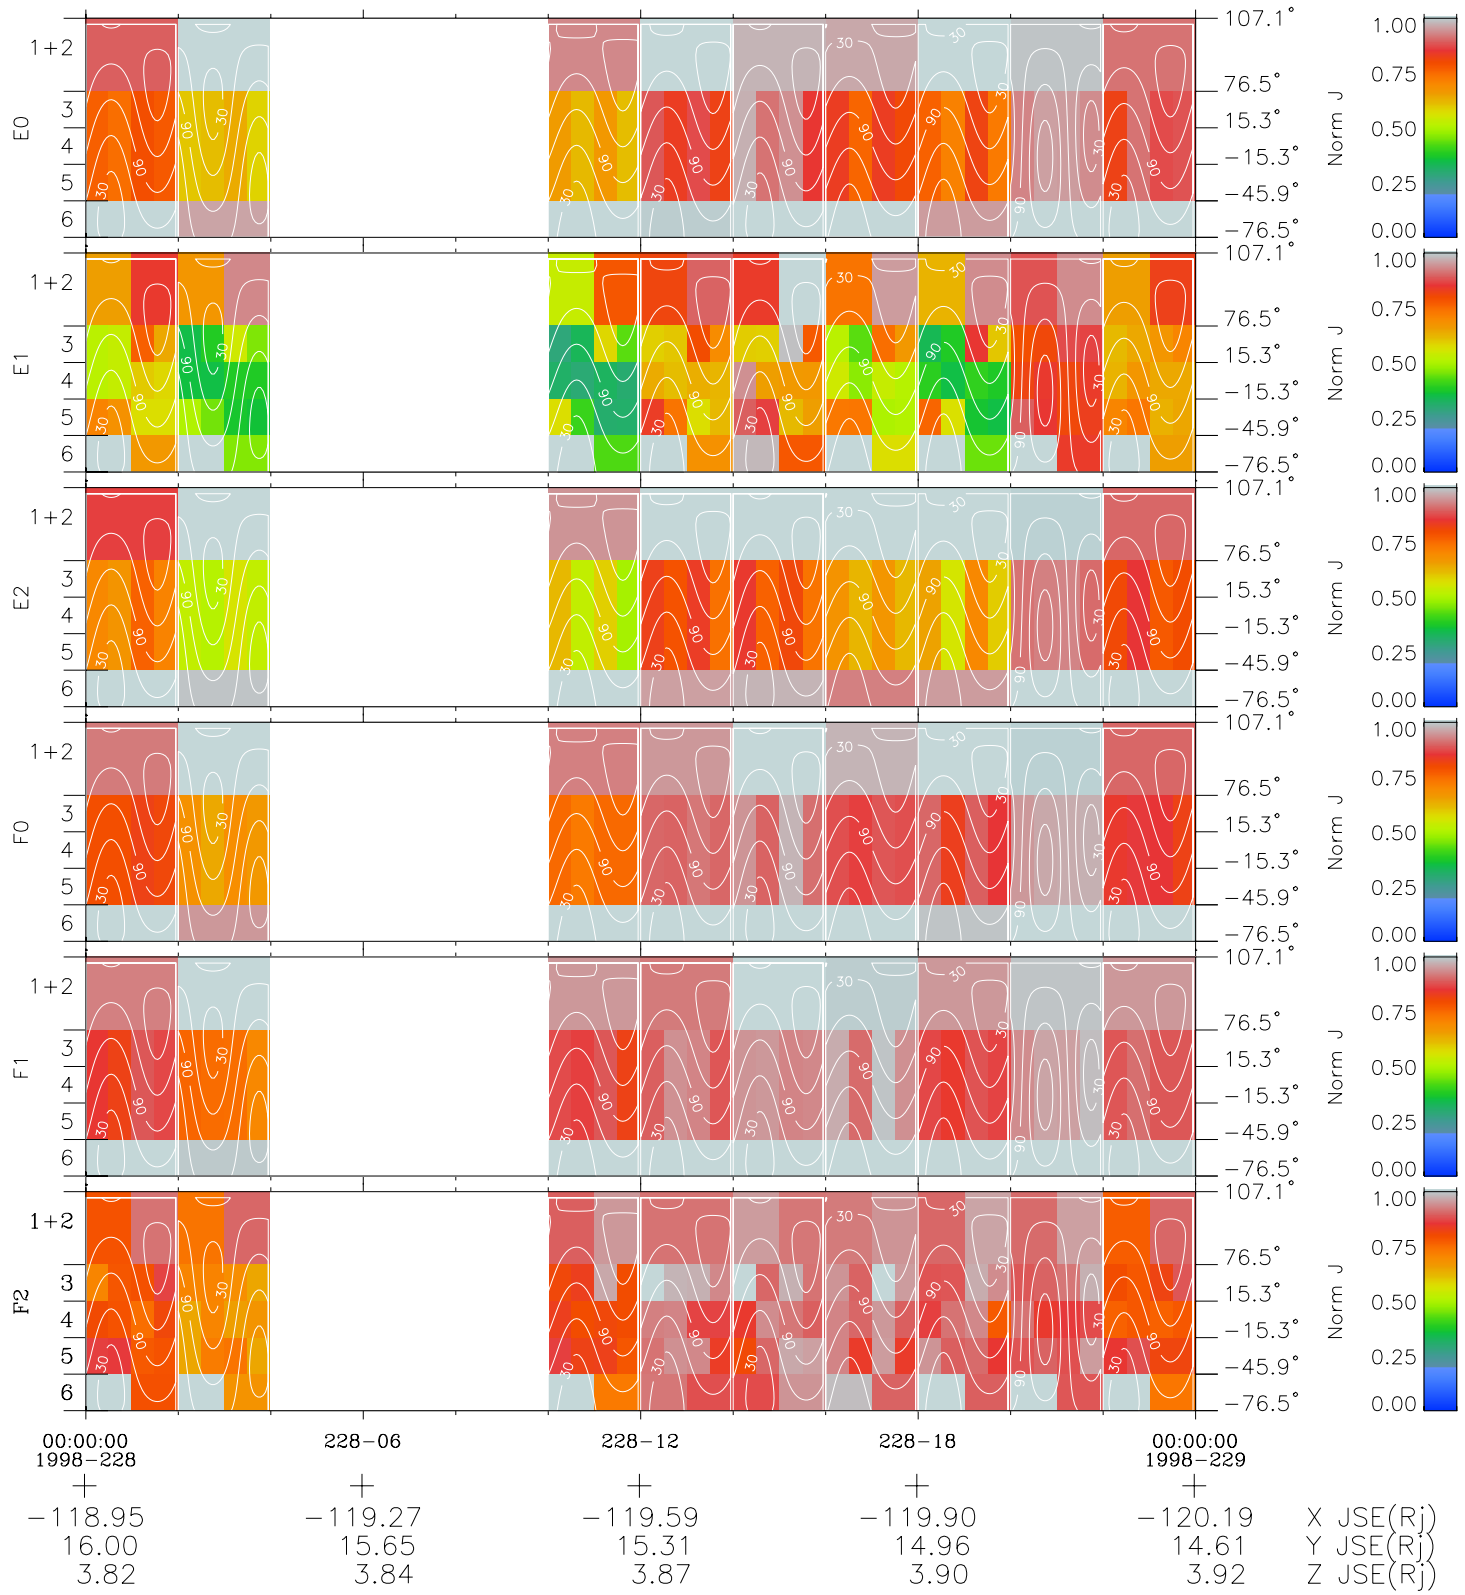

# Galileo EPD Real Time All-Sky Anisotropies 98228

Software Version: RTSKY\_NORM V 1.20  
 Data Production: 06-03-00  
 Plot Production: Sun Sep 16 11:07:32 2001  
 Color File: wondr3  
 Geofactor File: 1.1

X JSE(R<sub>j</sub>)  
 Y JSE(R<sub>j</sub>)  
 Z JSE(R<sub>j</sub>)

◇ = Jupiter look direction  
 □ = Corotation look direction