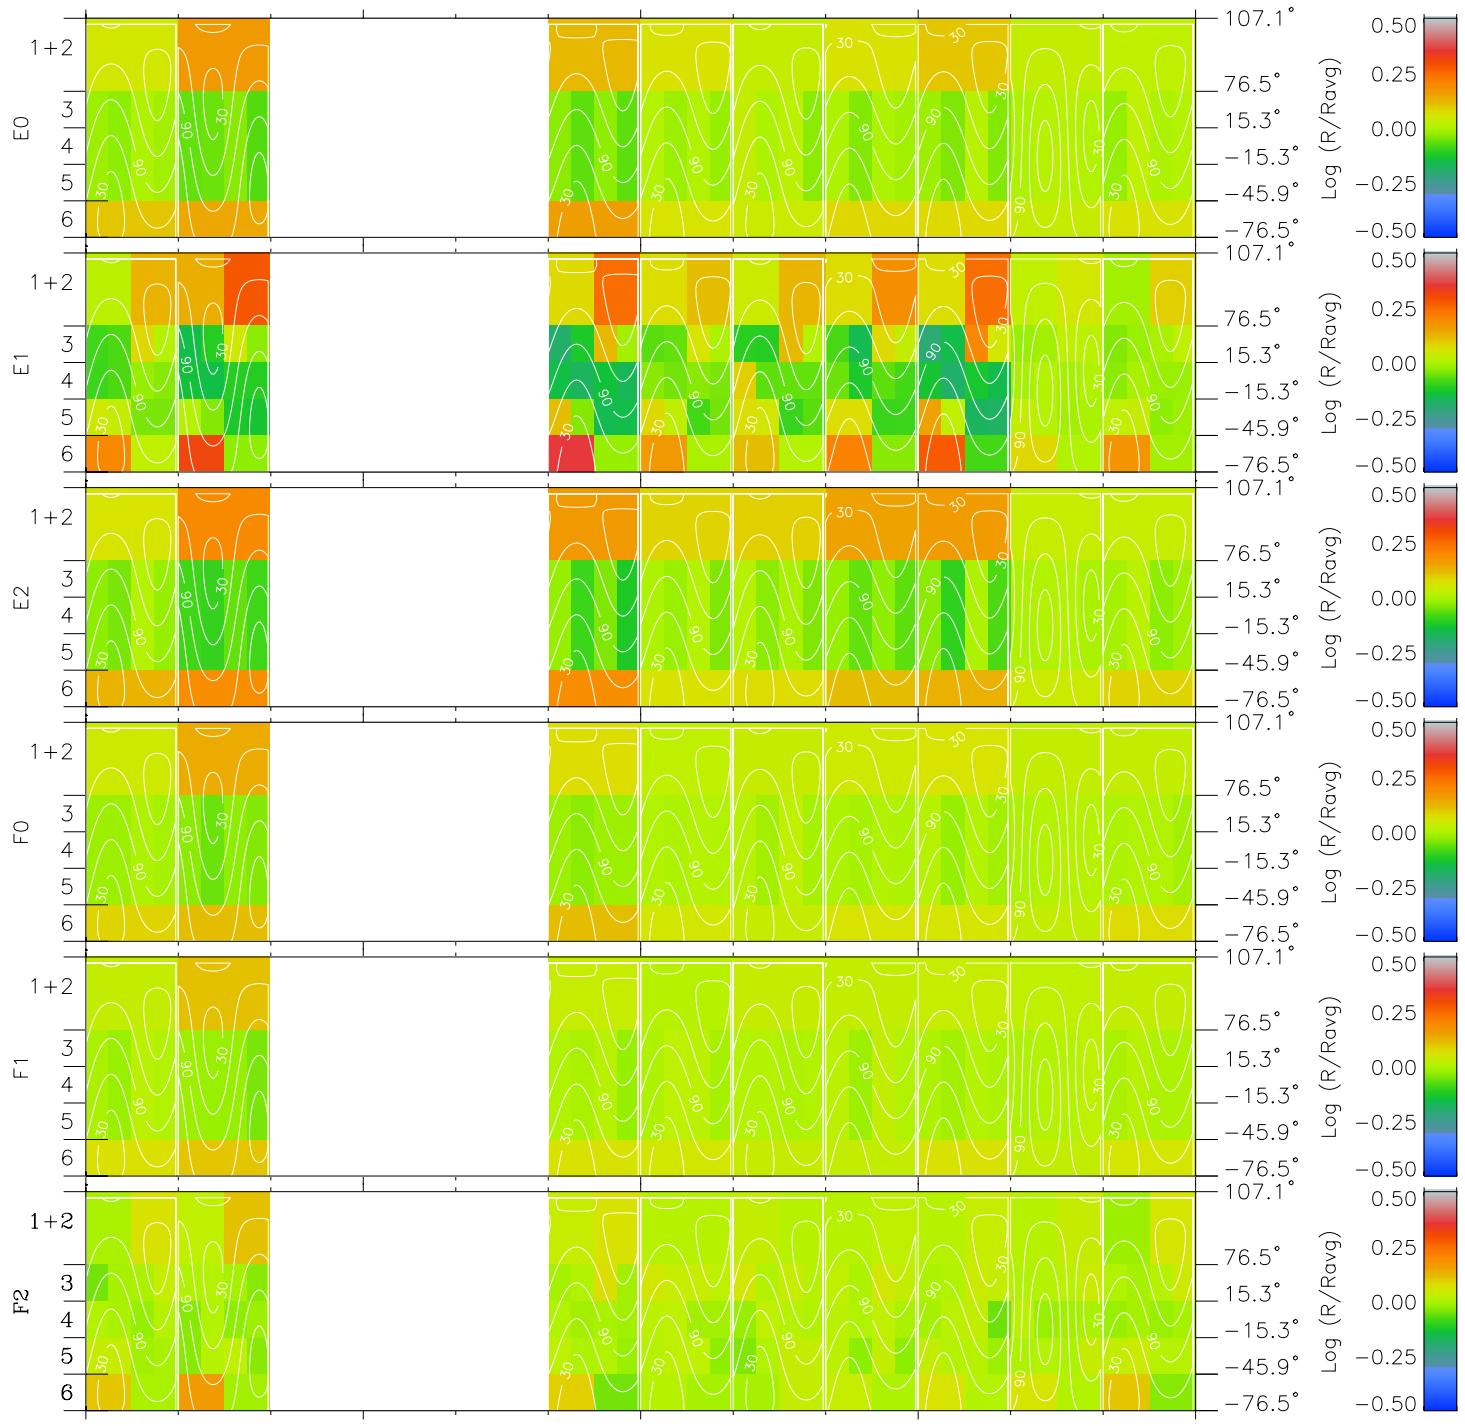

Galileo EPD Real Time All-Sky Anisotropies 98228

Software Version: RTSKY_MEAN V 1.20
Data Production: 06-03-00
Plot Production: Sun Sep 16 11:07:10 2001
Color File: wondr3
Geofactor File: 1.1

00:00:00 1998-228	228-06	228-12	228-18	00:00:00 1998-229	
+	+	+	+	+	X JSE(R _j)
-118.95	-119.27	-119.59	-119.90	-120.19	Y JSE(R _j)
16.00	15.65	15.31	14.96	14.61	Z JSE(R _j)
3.82	3.84	3.87	3.90	3.92	

- ◇ = Jupiter look direction
- = Corotation look direction