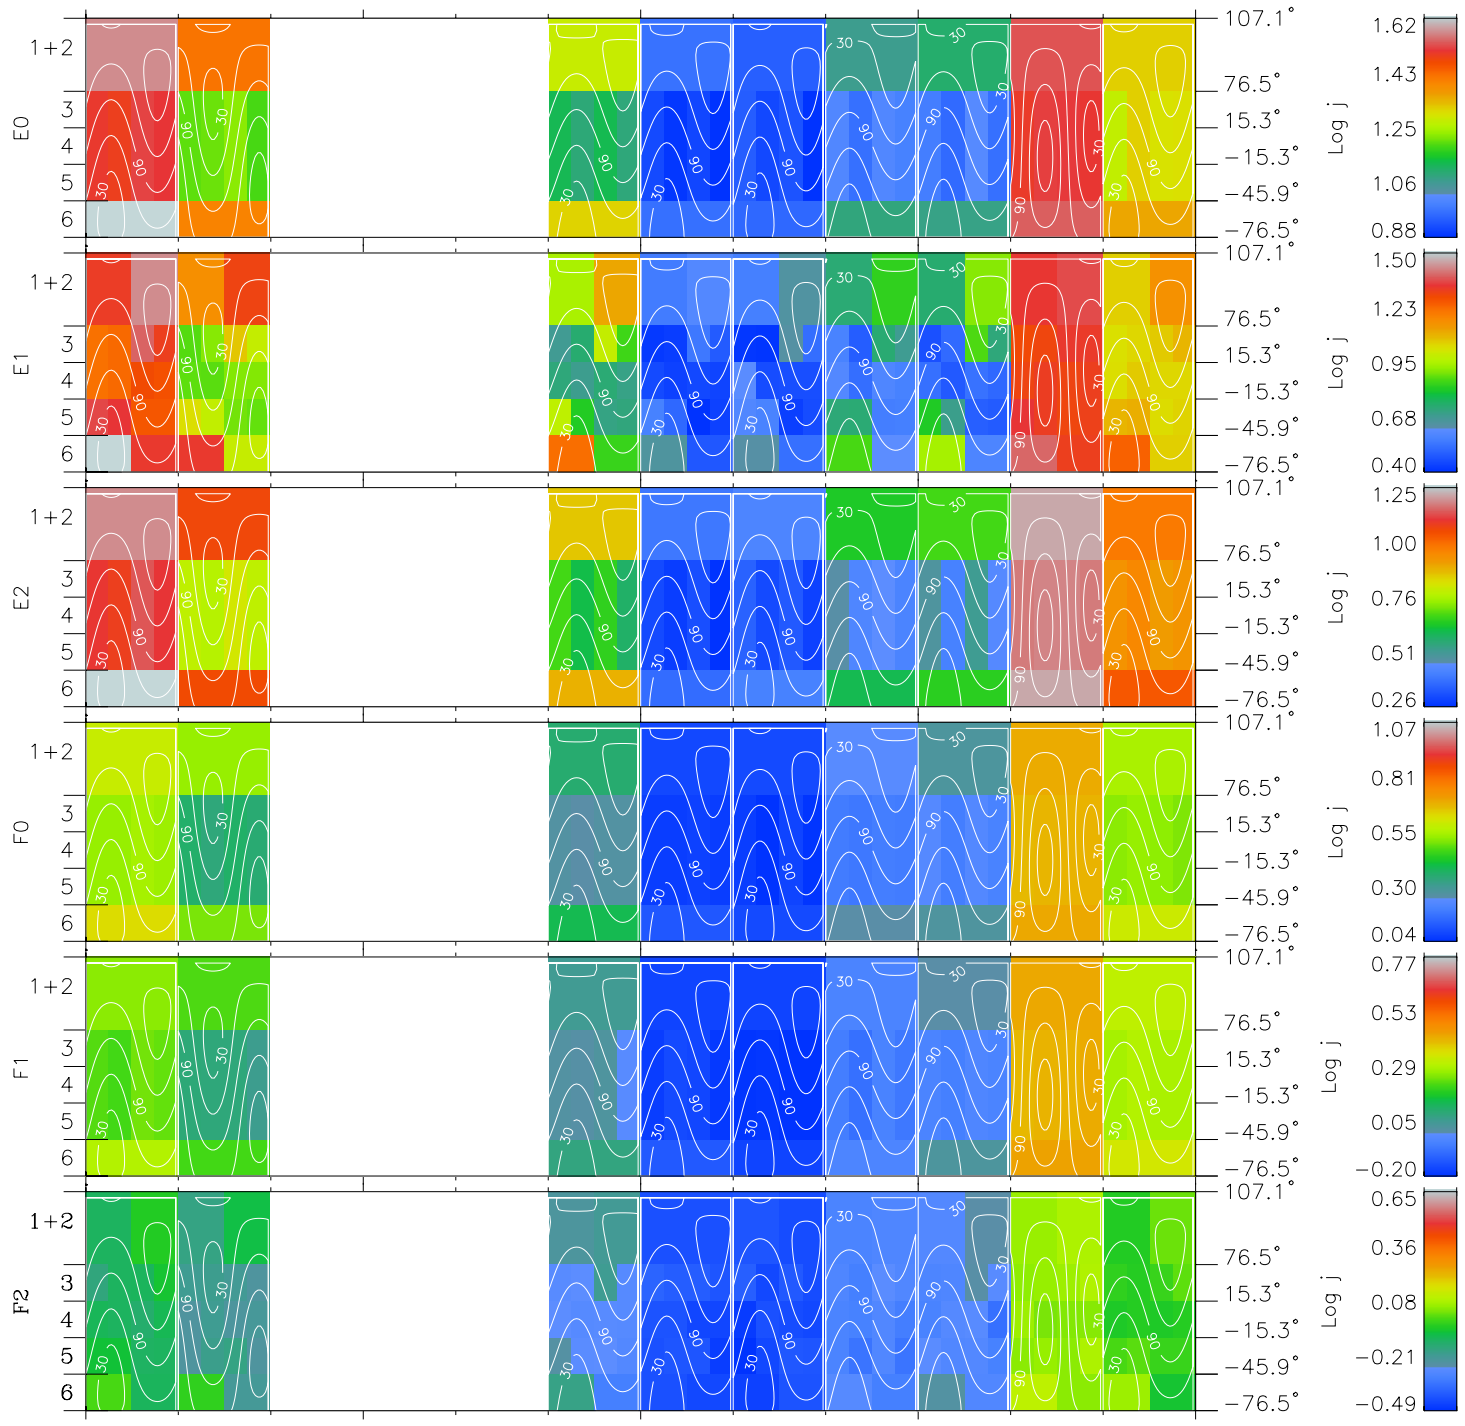

Galileo EPD Real Time All-Sky Anisotropies 98228

Software Version: RTSKY_FLUX V 1.20
 Data Production: 06-03-00
 Plot Production: Sun Sep 16 11:07:21 2001
 Color File: wondr3
 Geofactor File: 1.1

00:00:00 1998-228	228-06	228-12	228-18	00:00:00 1998-229	X JSE(R _j)
+ -118.95	+ -119.27	+ -119.59	+ -119.90	+ -120.19	Y JSE(R _j)
16.00	15.65	15.31	14.96	14.61	Z JSE(R _j)
3.82	3.84	3.87	3.90	3.92	

- ◇ = Jupiter look direction
- = Corotation look direction