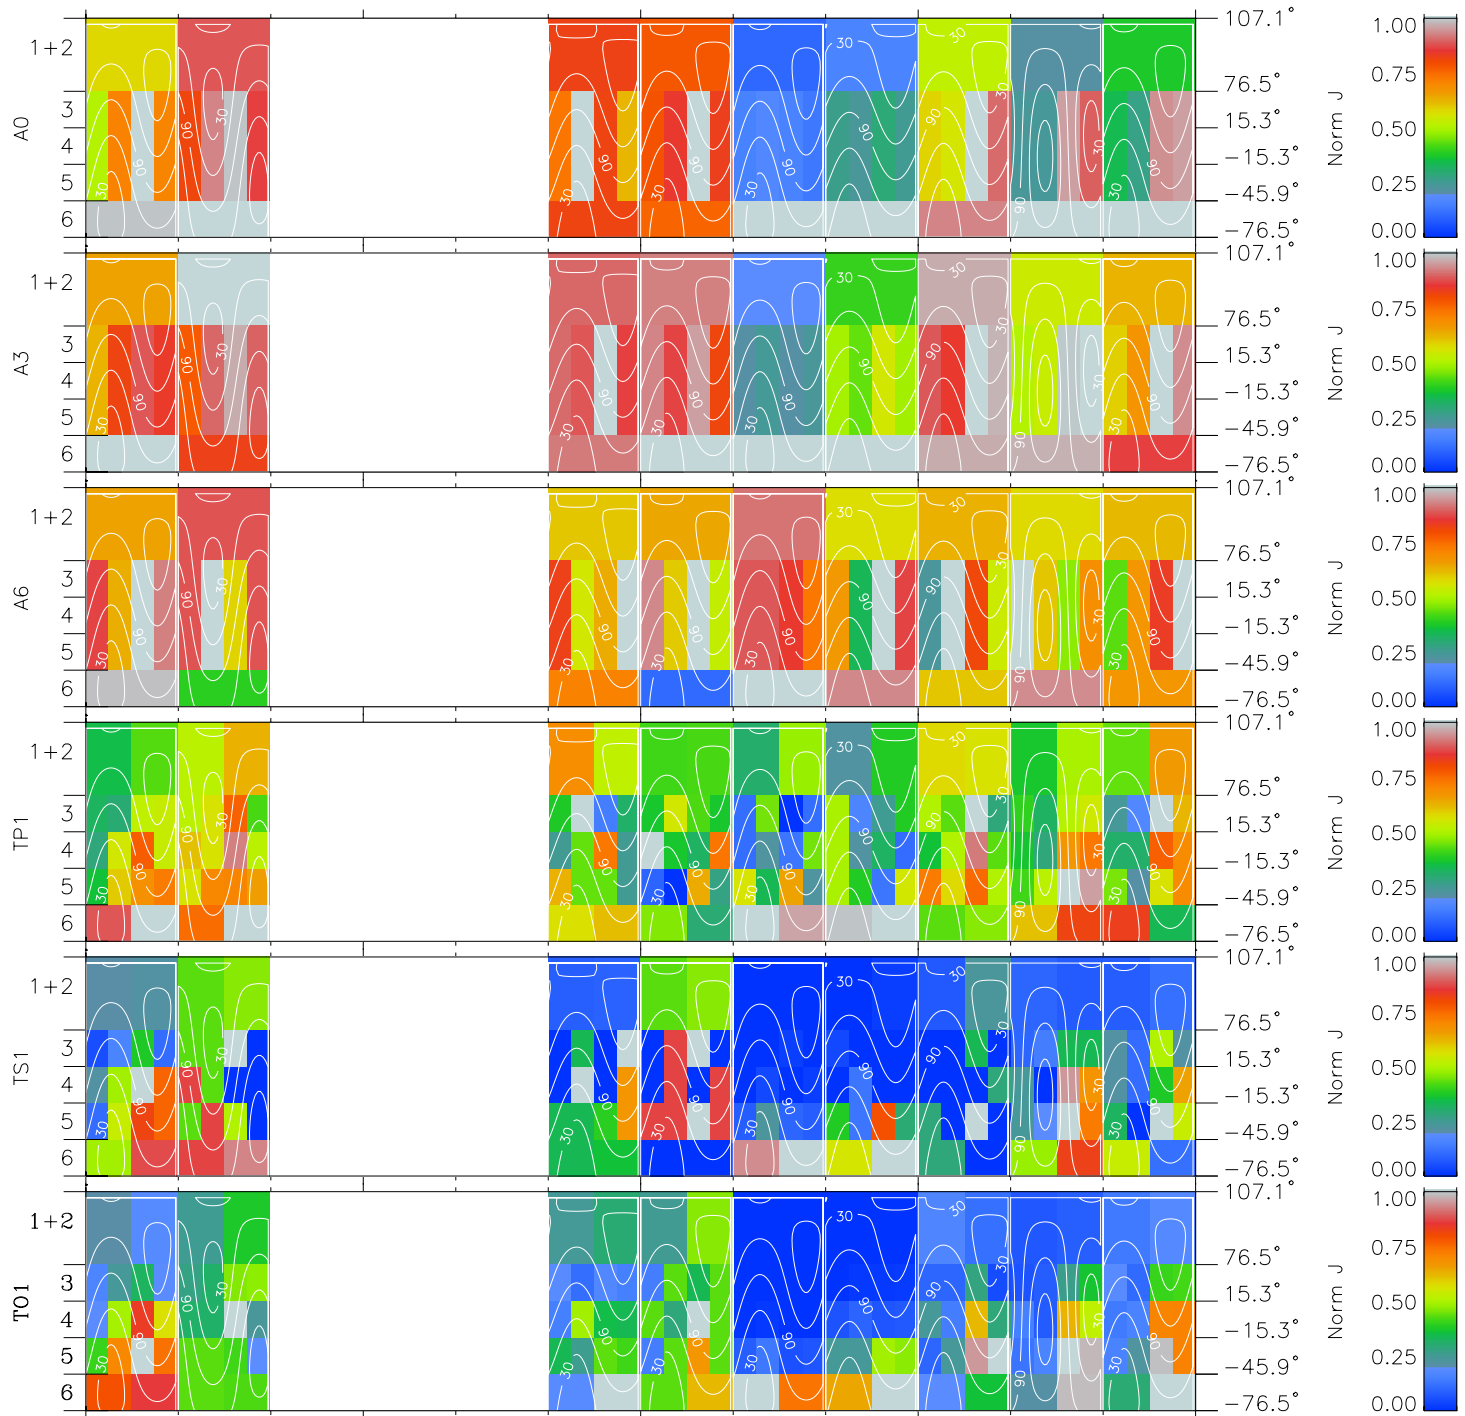

Galileo EPD Real Time All-Sky Anisotropies 98228

Software Version: RTSKY_NORM V 1.20
Data Production: 06-03-00
Plot Production: Sun Sep 16 11:07:27 2001
Color File: wondr3
Geofactor File: 1.1

00:00:00 1998-228	228-06	228-12	228-18	00:00:00 1998-229	
+	+	+	+	+	X JSE(R _j)
-118.95	-119.27	-119.59	-119.90	-120.19	Y JSE(R _j)
16.00	15.65	15.31	14.96	14.61	Z JSE(R _j)
3.82	3.84	3.87	3.90	3.92	

- ◇ = Jupiter look direction
- = Corotation look direction