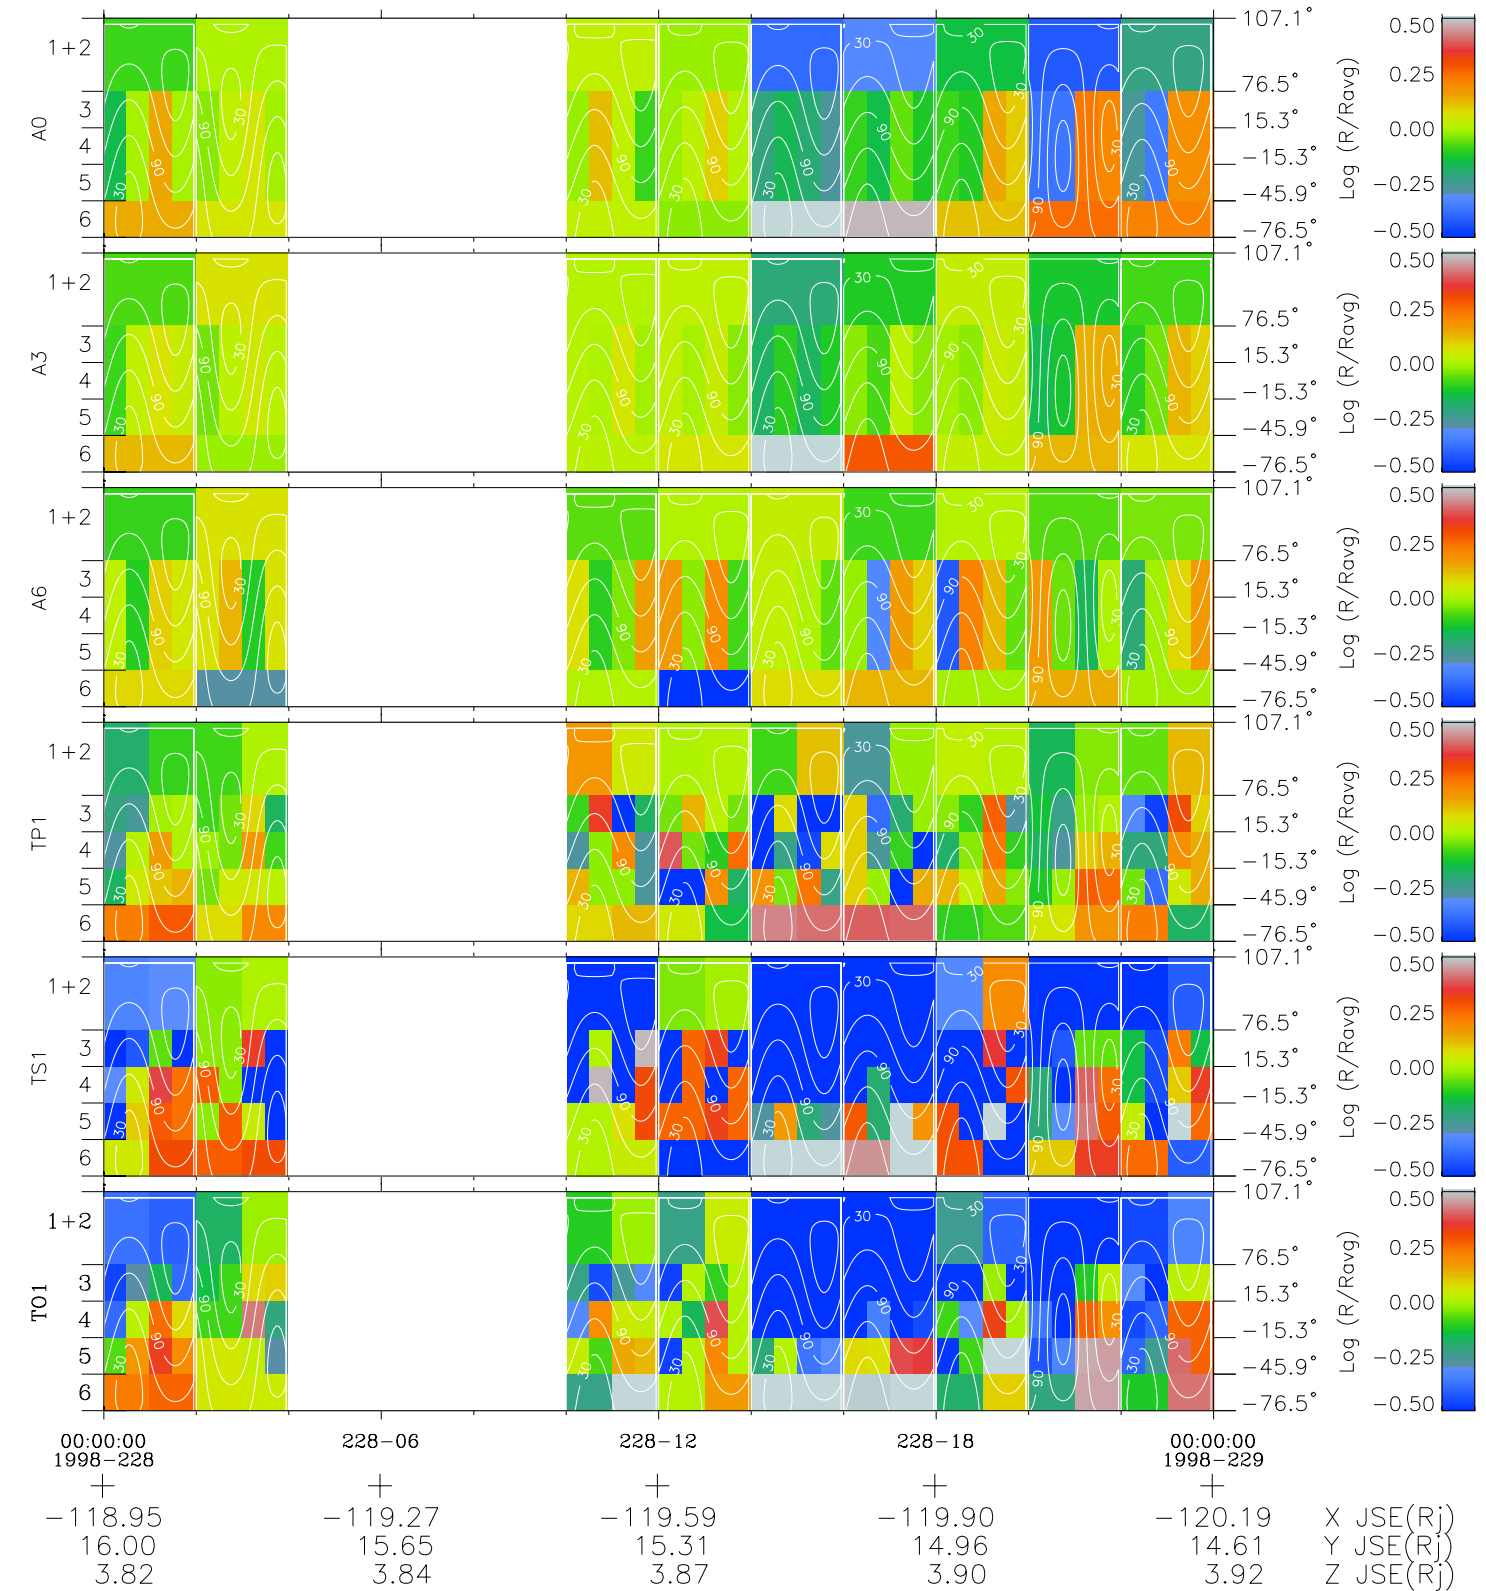

Galileo EPD Real Time All-Sky Anisotropies 98228

Software Version: RTSKY_MEAN V 1.20
Data Production: 06-03-00
Plot Production: Sun Sep 16 11:07:04 2001
Color File: wondr3
Geofactor File: 1.1

- ◇ = Jupiter look direction
- = Corotation look direction