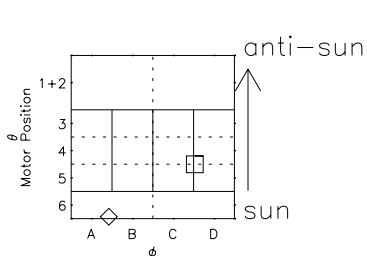

Galileo EPD Real Time All-Sky Anisotropies 98228

Software Version: RTSKY_MEAN V 1.20
Data Production: 06-03-00
Plot Production: Sun Sep 16 11:07:04 2001
Color File: wondr3
Geofactor File: 1.1

- ◇ = Jupiter look direction
- = Corotation look direction