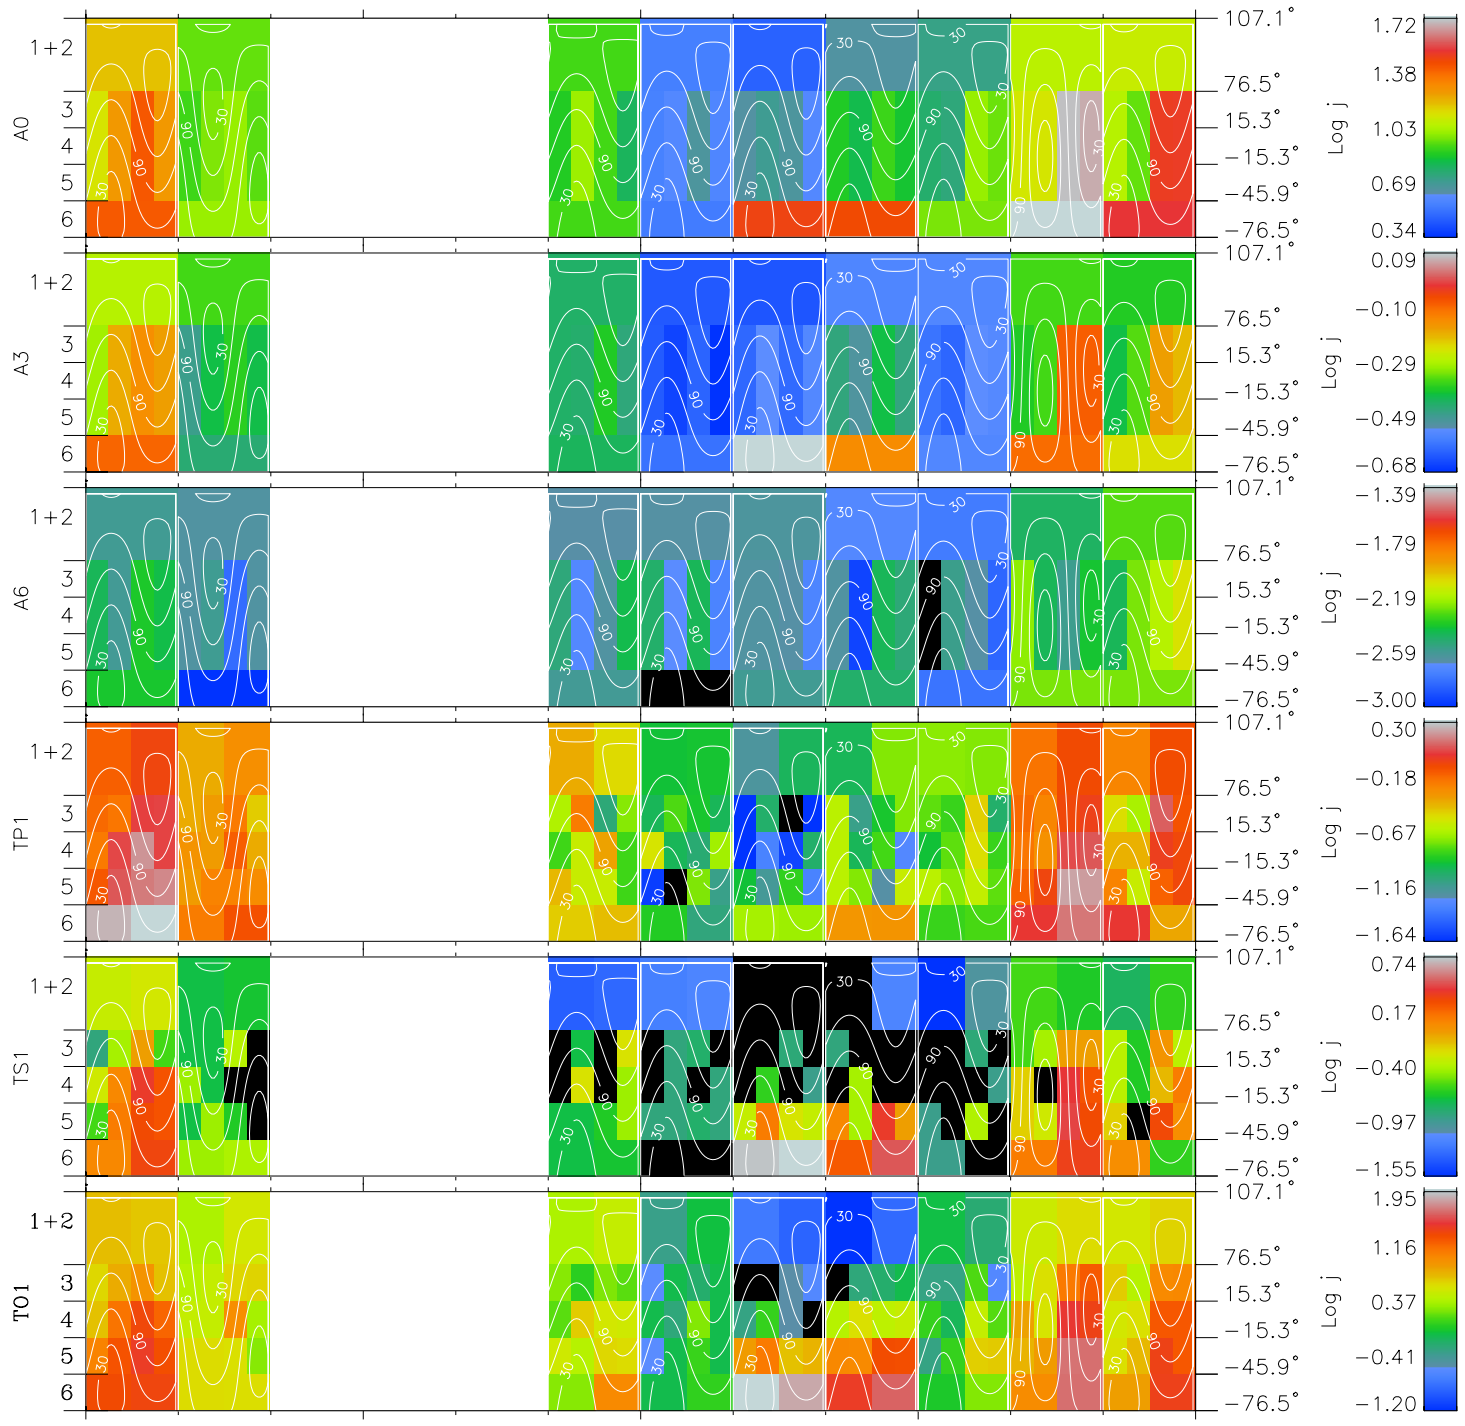

# Galileo EPD Real Time All-Sky Anisotropies 98228

Software Version: RTSKY\_FLUX V 1.20  
 Data Production: 06-03-00  
 Plot Production: Sun Sep 16 11:07:16 2001  
 Color File: wondr3  
 Geofactor File: 1.1

Time	Longitude	Latitude	Altitude	X JSE(R <sub>j</sub> )	Y JSE(R <sub>j</sub> )	Z JSE(R <sub>j</sub> )
00:00:00 1998-228	-118.95	16.00	3.82			
228-06	-119.27	15.65	3.84			
228-12	-119.59	15.31	3.87			
228-18	-119.90	14.96	3.90			
00:00:00 1998-229	-120.19	14.61	3.92			

- ◇ = Jupiter look direction
- = Corotation look direction