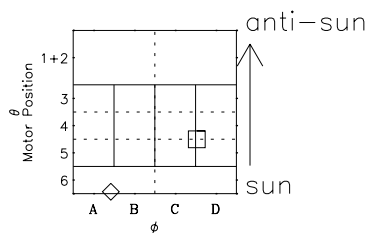

# Galileo EPD Real-Time Omni 98228

Software Version: RTLINE\_OMNI V 1.20  
Data Production: 06-03-00  
Plot Production: Sun Sep 16 11:08:27 2001

- ◇ = Jupiter look direction
- = Corotation look direction