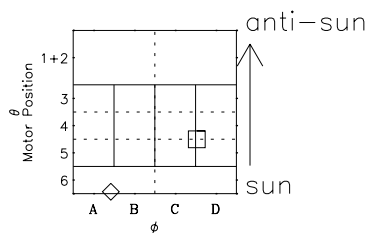

Galileo EPD Real-Time Omni 98228

Software Version: RTLINE_OMNI V 1.20
Data Production: 06-03-00
Plot Production: Sun Sep 16 11:08:26 2001

- ◇ = Jupiter look direction
- = Corotation look direction