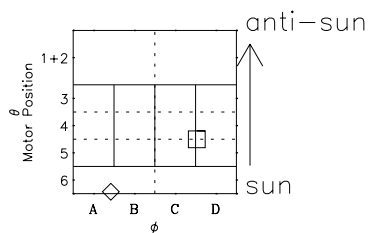

Galileo EPD Real-Time Omni 98228

Software Version: RTLINE_OMNI V 1.20
Data Production: 06-03-00
Plot Production: Sun Sep 16 11:08:25 2001

◇ = Jupiter look direction
□ = Corotation look direction