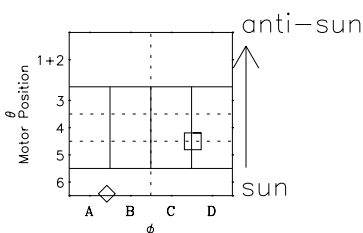

Galileo EPD Real-Time Six-Sector 98228

Software Version: RTLINE_R6 V 1.20
Data Production: 06-03-00
Plot Production: Sun Sep 16 11:08:33 2001

◇ = Jupiter look direction
□ = Corotation look direction