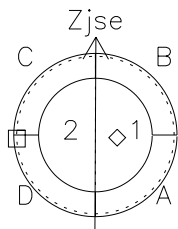

# Galileo EPD Real-Time Six-Sector 98228

Software Version: RTLINE\_R6 V 1.20  
Data Production: 06-03-00  
Plot Production: Sun Sep 16 11:08:32 2001

◇ = Jupiter look direction  
□ = Corotation look direction