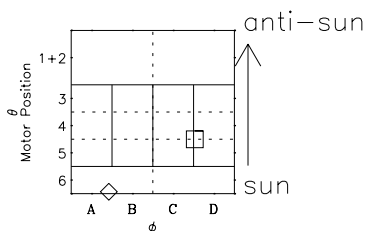

# Galileo EPD Real-Time Six-Sector 98228

Software Version: RTLINE\_R6 V 1.20  
Data Production: 06-03-00  
Plot Production: Sun Sep 16 11:08:32 2001

◇ = Jupiter look direction  
□ = Corotation look direction