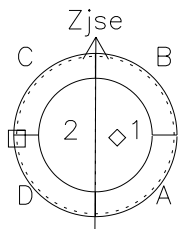

# Galileo EPD Real-Time Six-Sector 98228

Software Version: RTLINE\_R6 V 1.20  
Data Production: 06-03-00  
Plot Production: Sun Sep 16 11:08:31 2001

◇ = Jupiter look direction  
□ = Corotation look direction