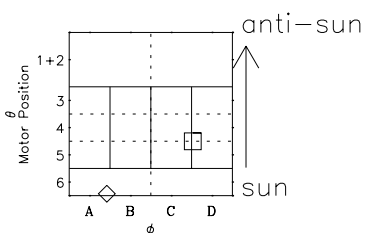

# Galileo EPD Real-Time Six-Sector 98228

Software Version: RTLINE\_R6 V 1.20  
Data Production: 06-03-00  
Plot Production: Sun Sep 16 11:08:31 2001

◇ = Jupiter look direction  
□ = Corotation look direction