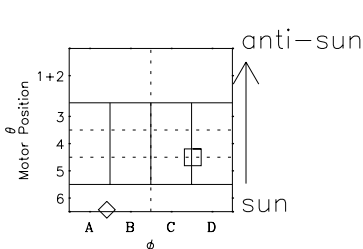

Galileo EPD Real-Time Six-Sector 98228

Software Version: RTLINE_R6 V 1.20
Data Production: 06-03-00
Plot Production: Sun Sep 16 11:08:31 2001

◇ = Jupiter look direction
□ = Corotation look direction