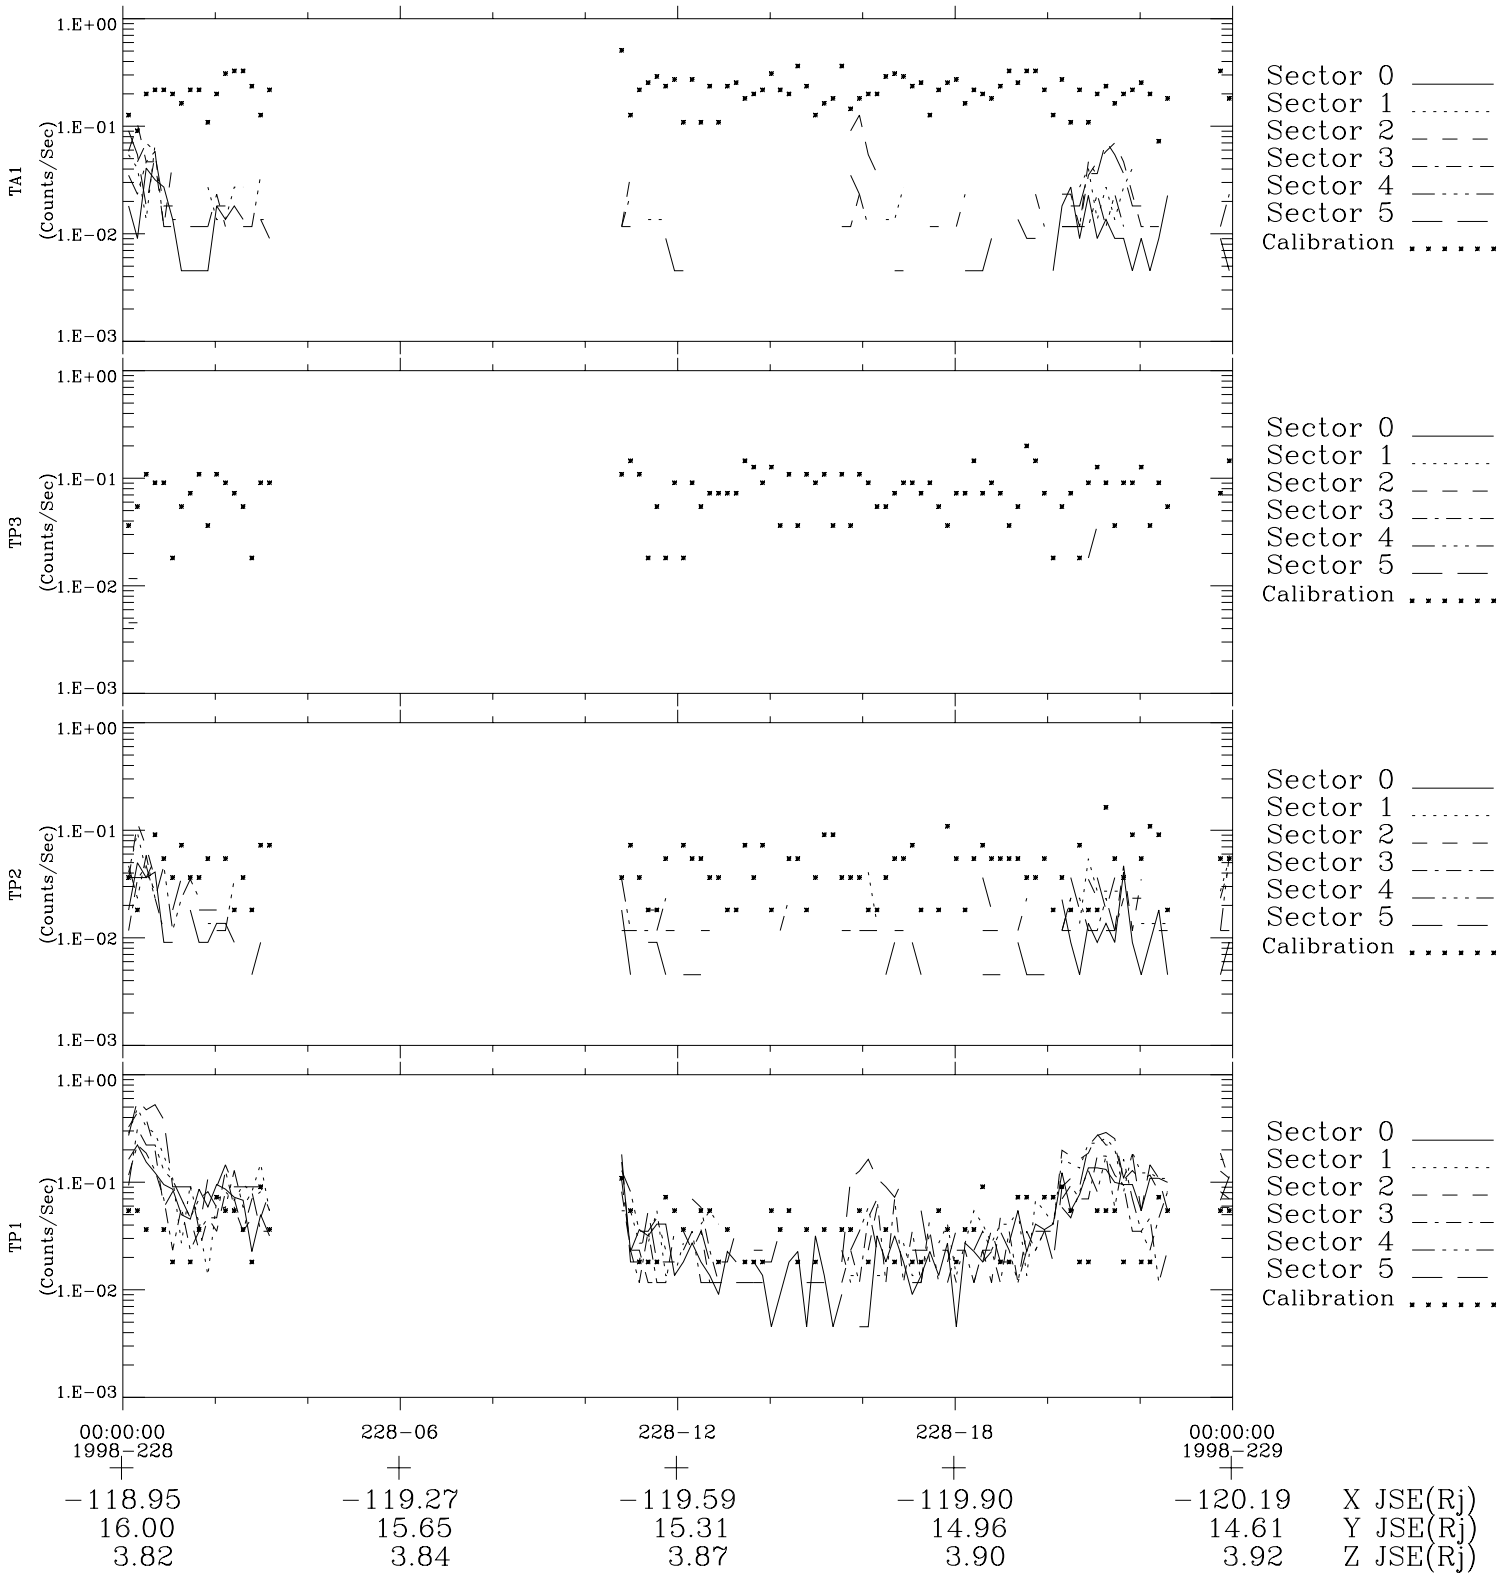

Galileo EPD Real-Time Six-Sector 98228

Software Version: RTLINE_R6 V 1.20
Data Production: 06-03-00
Plot Production: Sun Sep 16 11:08:31 2001

◇ = Jupiter look direction
□ = Corotation look direction