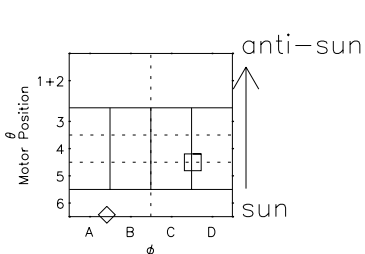

# Galileo EPD Real Elevation Anisotropies 98228

Software Version: RTELEV\_NORM V 1.20  
 Data Production: 06-03-00  
 Plot Production: Sun Sep 16 11:07:58 2001  
 Color File: wondr3  
 Geofactor File: 1.1

- ◇ = Jupiter look direction
- = Corotation look direction