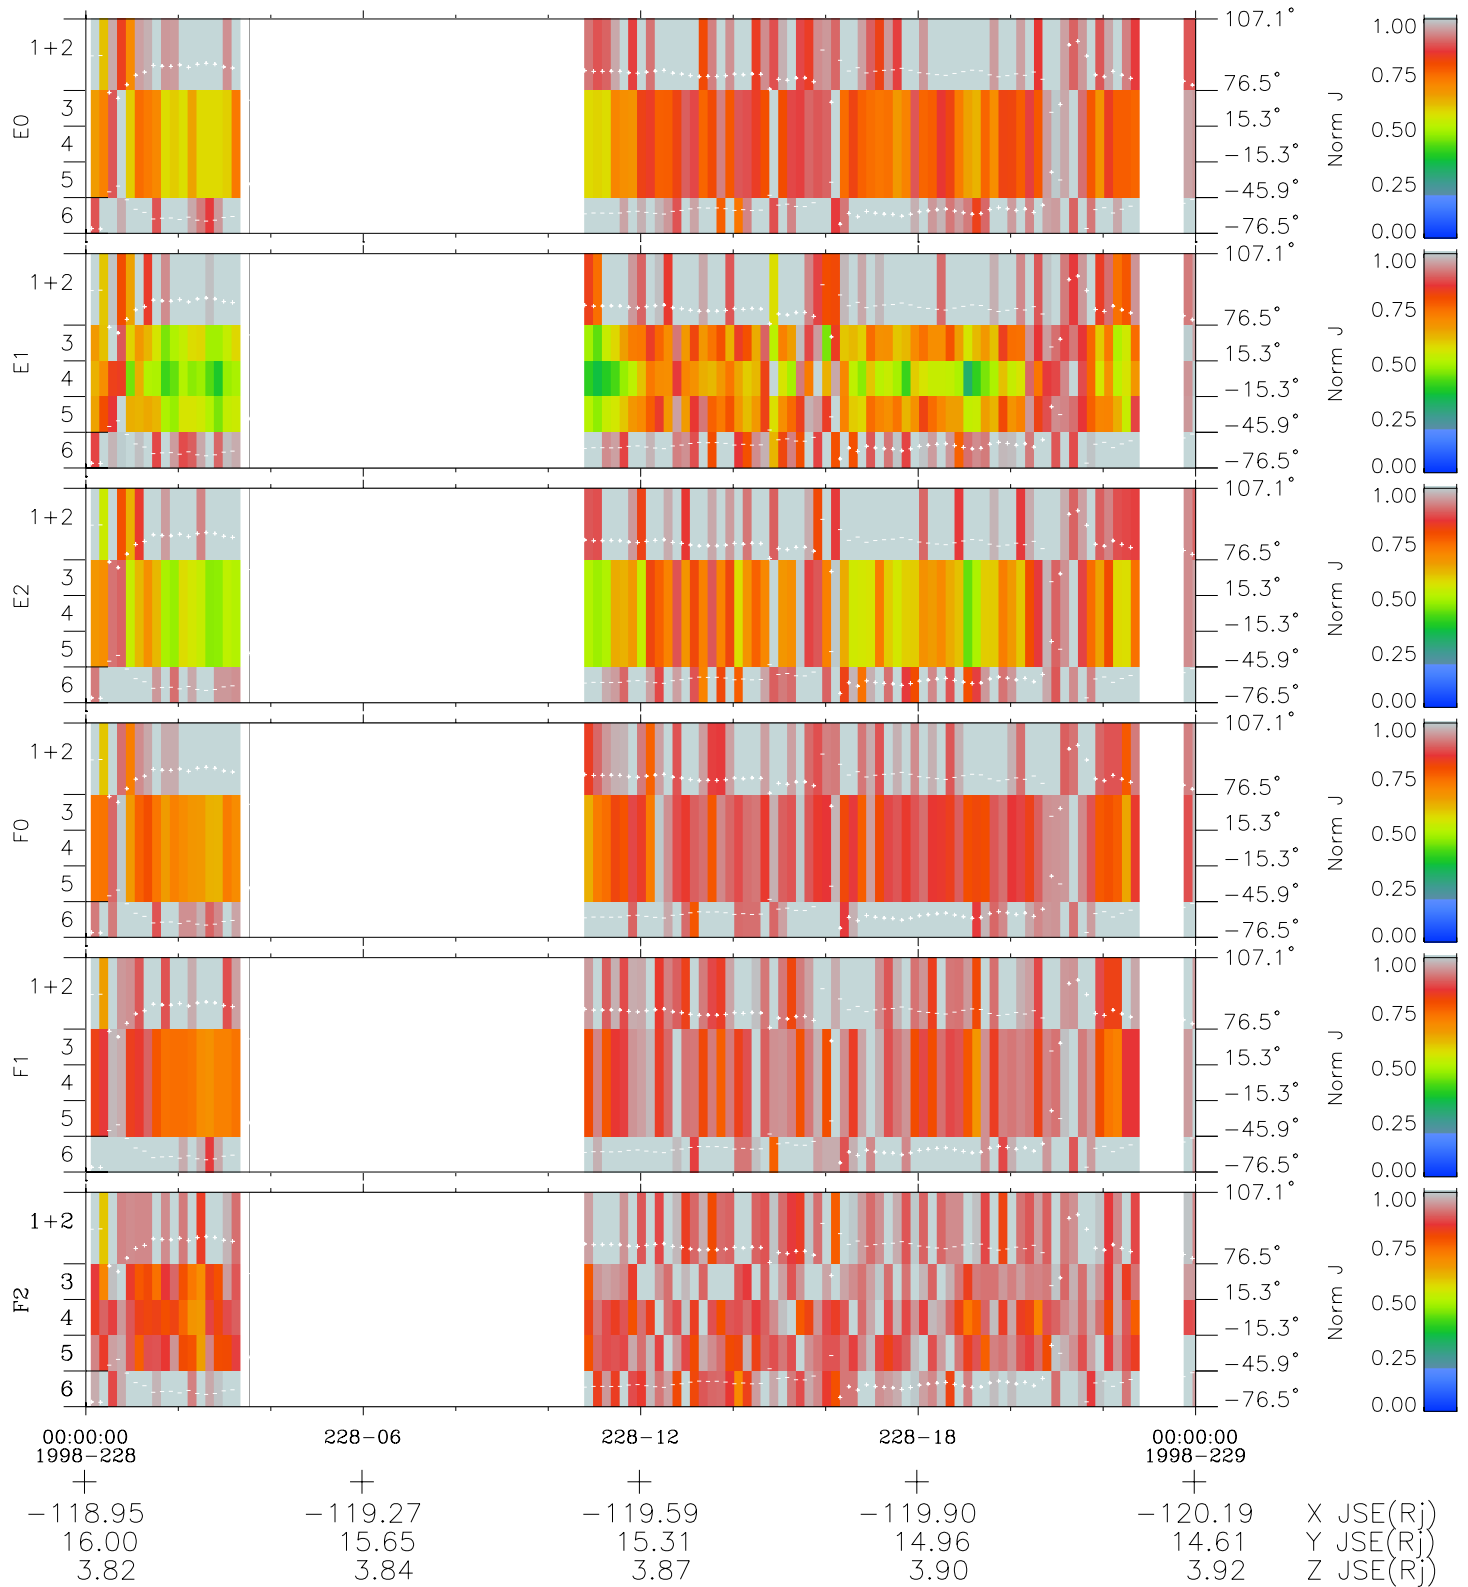

# Galileo EPD Real Elevation Anisotropies 98228

Software Version: RTELEV\_NORM V 1.20  
 Data Production: 06-03-00  
 Plot Production: Sun Sep 16 11:07:58 2001  
 Color File: wondr3  
 Geofactor File: 1.1

- ◇ = Jupiter look direction
- = Corotation look direction