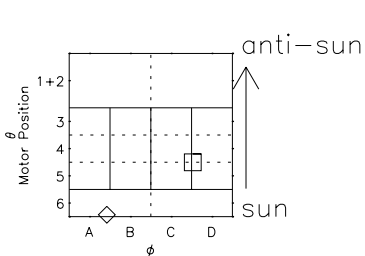

Galileo EPD Real Elevation Anisotropies 98228

Software Version: RTELEV_MEAN V 1.20
 Data Production: 06-03-00
 Plot Production: Sun Sep 16 11:07:41 2001
 Color File: wondr3
 Geofactor File: 1.1

- ◇ = Jupiter look direction
- = Corotation look direction