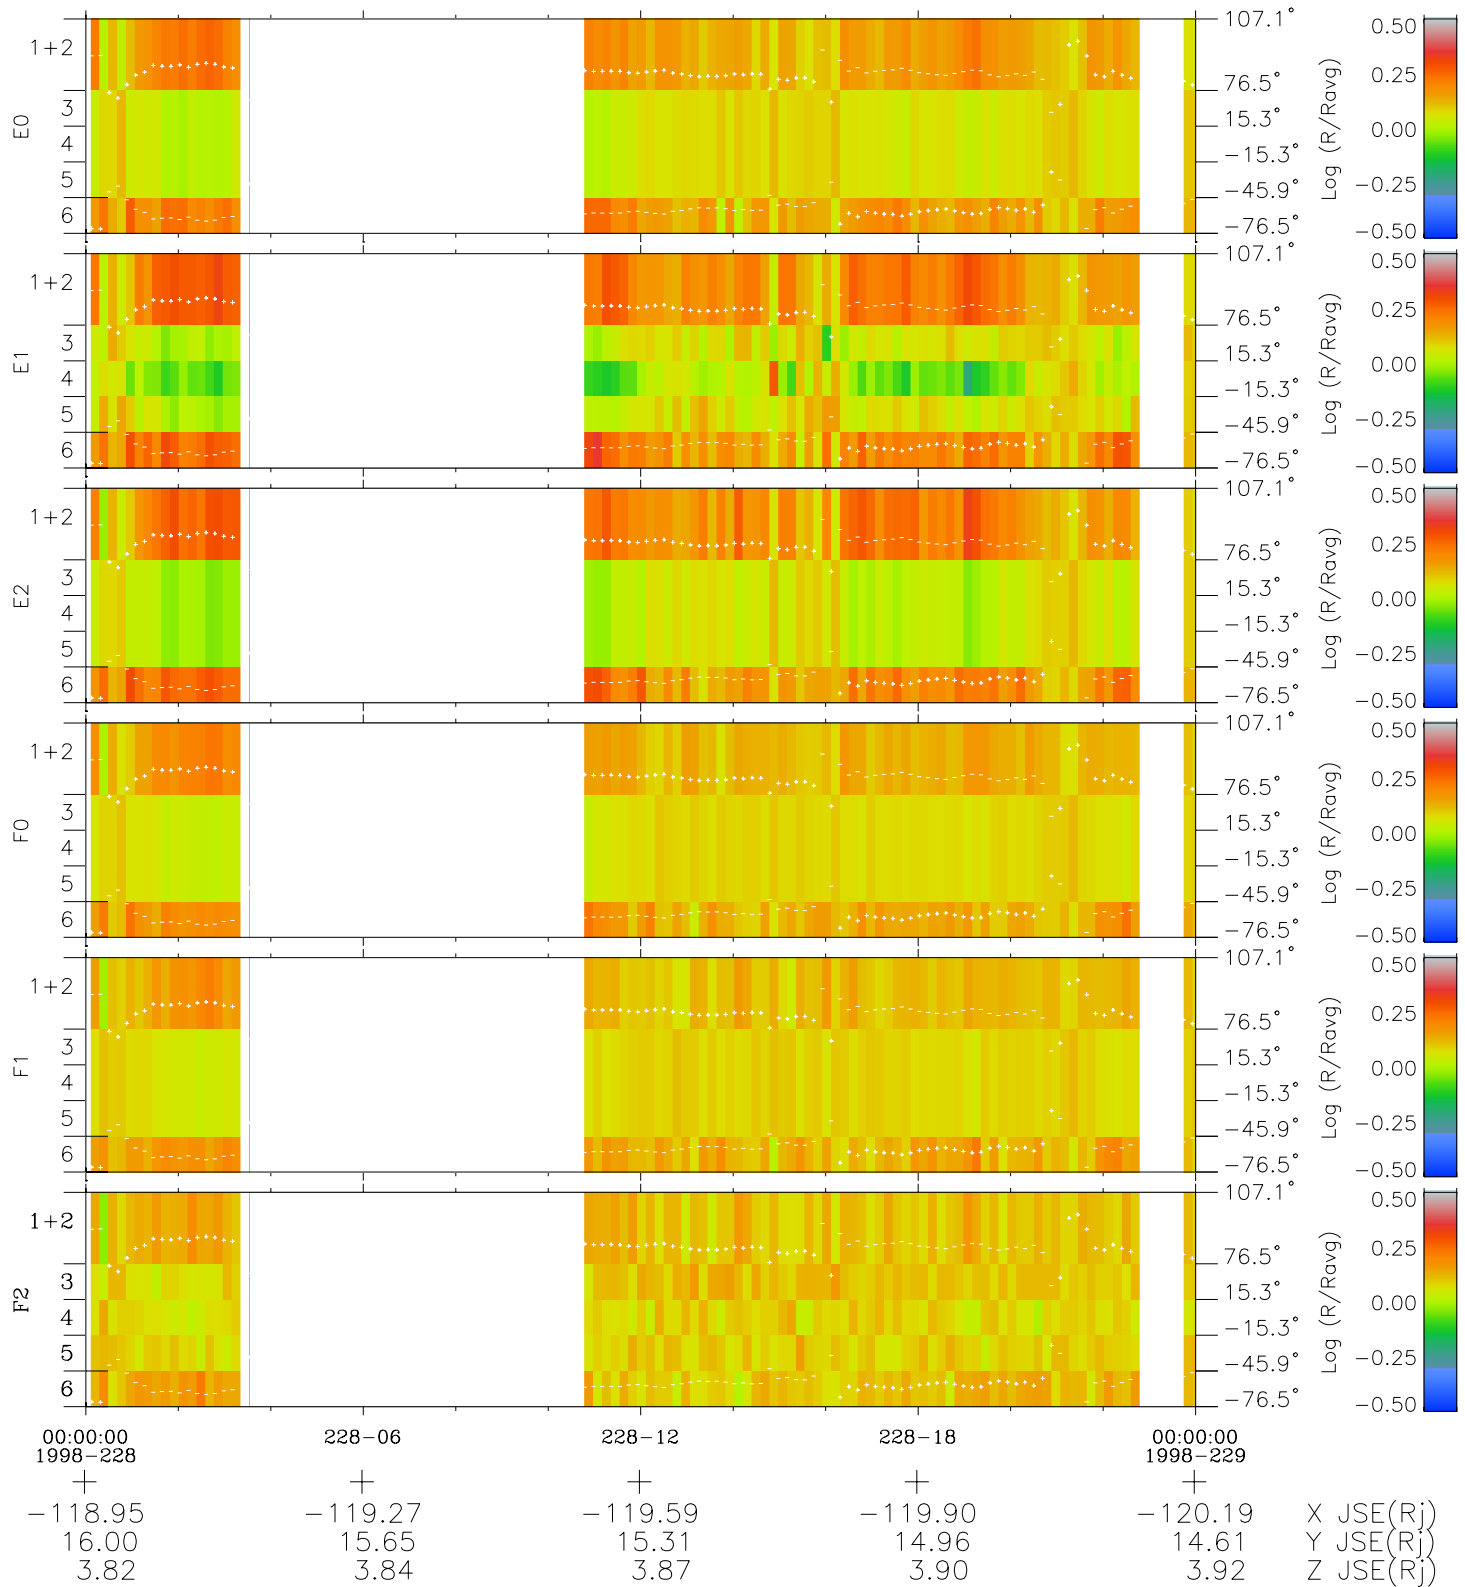

Galileo EPD Real Elevation Anisotropies 98228

Software Version: RTELEV_MEAN V 1.20
 Data Production: 06-03-00
 Plot Production: Sun Sep 16 11:07:41 2001
 Color File: wondr3
 Geofactor File: 1.1

- ◇ = Jupiter look direction
- = Corotation look direction