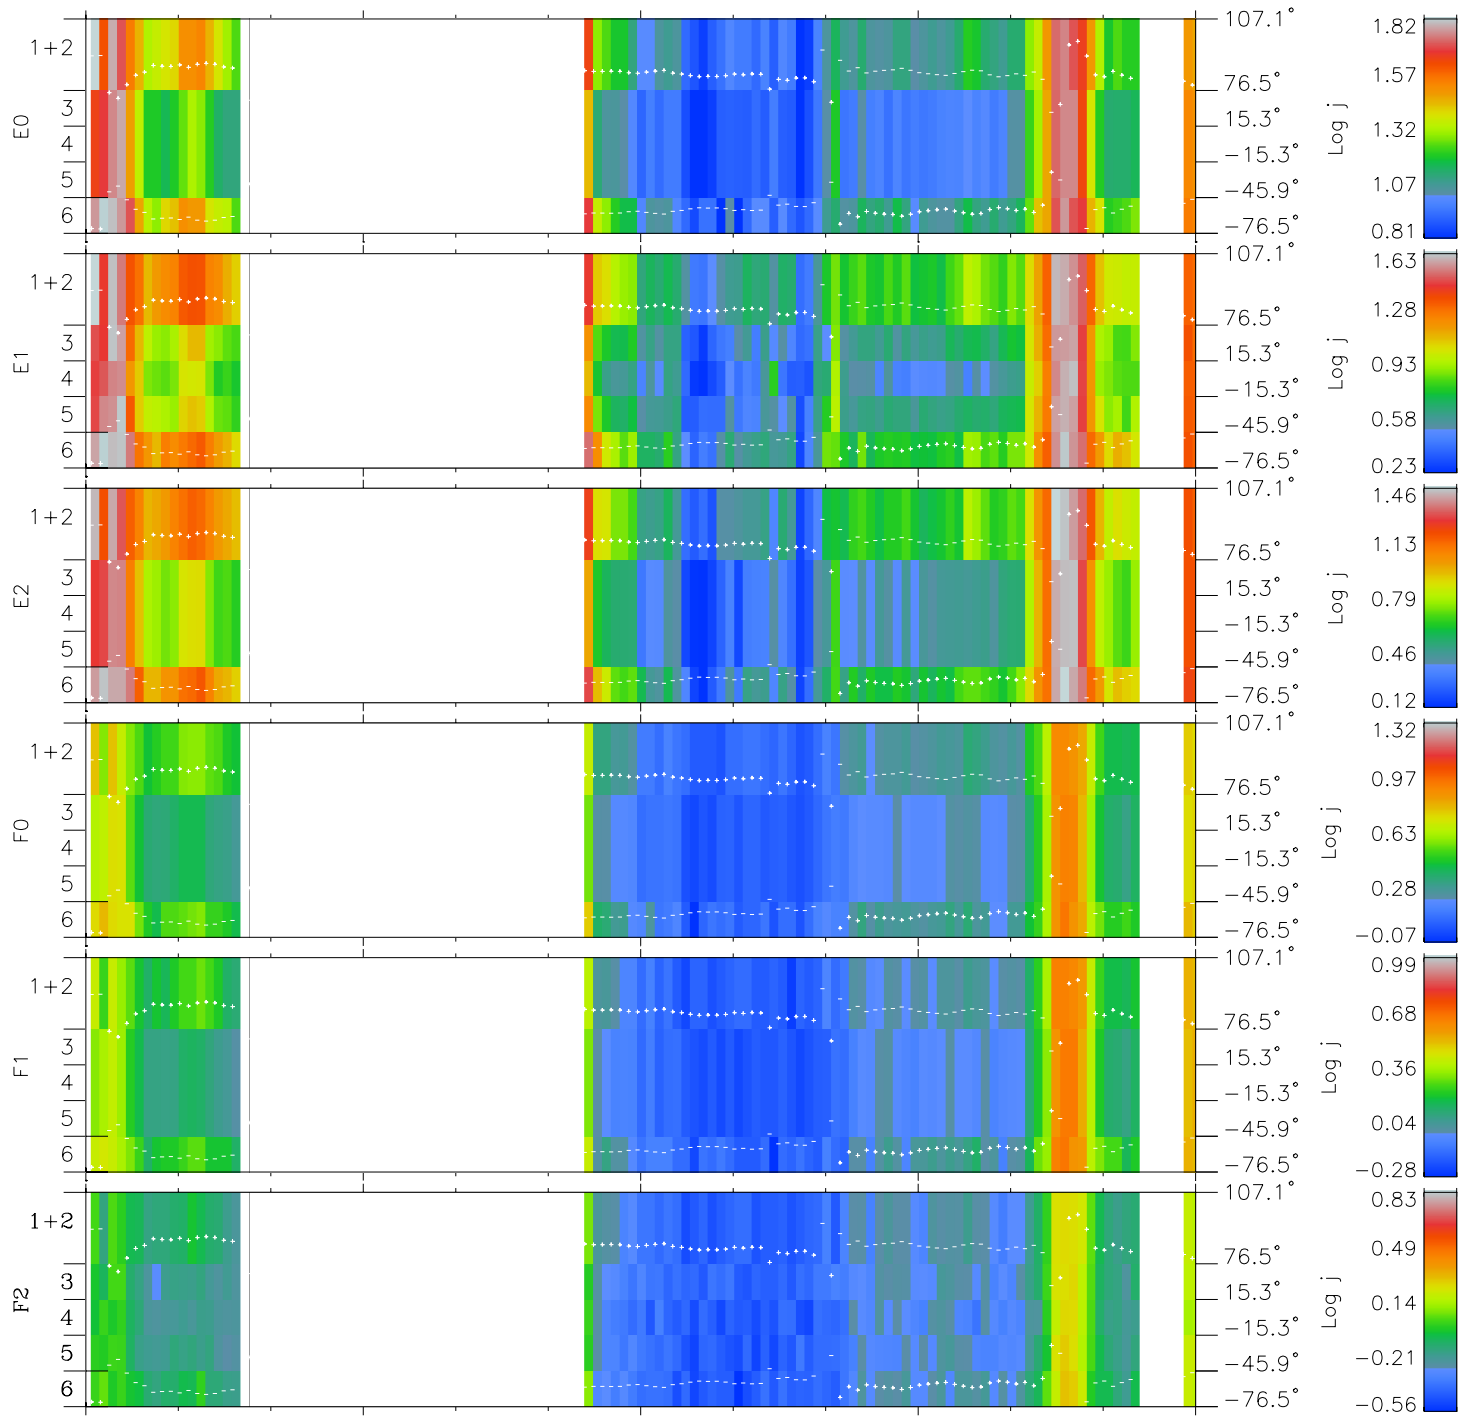

Galileo EPD Real Elevation Anisotropies 98228

Software Version: RTELEV_FLUX V 1.20
Data Production: 06-03-00
Plot Production: Sun Sep 16 11:07:49 2001
Color File: wondr3
Geofactor File: 1.1

00:00:00 1998-228	228-06	228-12	228-18	00:00:00 1998-229	
+	+	+	+	+	X JSE(R _j)
-118.95	-119.27	-119.59	-119.90	-120.19	Y JSE(R _j)
16.00	15.65	15.31	14.96	14.61	Z JSE(R _j)
3.82	3.84	3.87	3.90	3.92	

- ◇ = Jupiter look direction
- = Corotation look direction