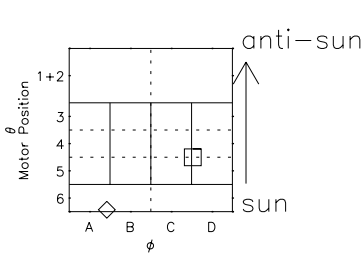

Galileo EPD Real Elevation Anisotropies 98228

Software Version: RTELEV_FLUX V 1.20
Data Production: 06-03-00
Plot Production: Sun Sep 16 11:07:49 2001
Color File: wondr3
Geofactor File: 1.1

00:00:00 1998-228	228-06	228-12	228-18	00:00:00 1998-229	
+	+	+	+	+	X JSE(R _j)
-118.95	-119.27	-119.59	-119.90	-120.19	Y JSE(R _j)
16.00	15.65	15.31	14.96	14.61	Z JSE(R _j)
3.82	3.84	3.87	3.90	3.92	

- ◇ = Jupiter look direction
- = Corotation look direction