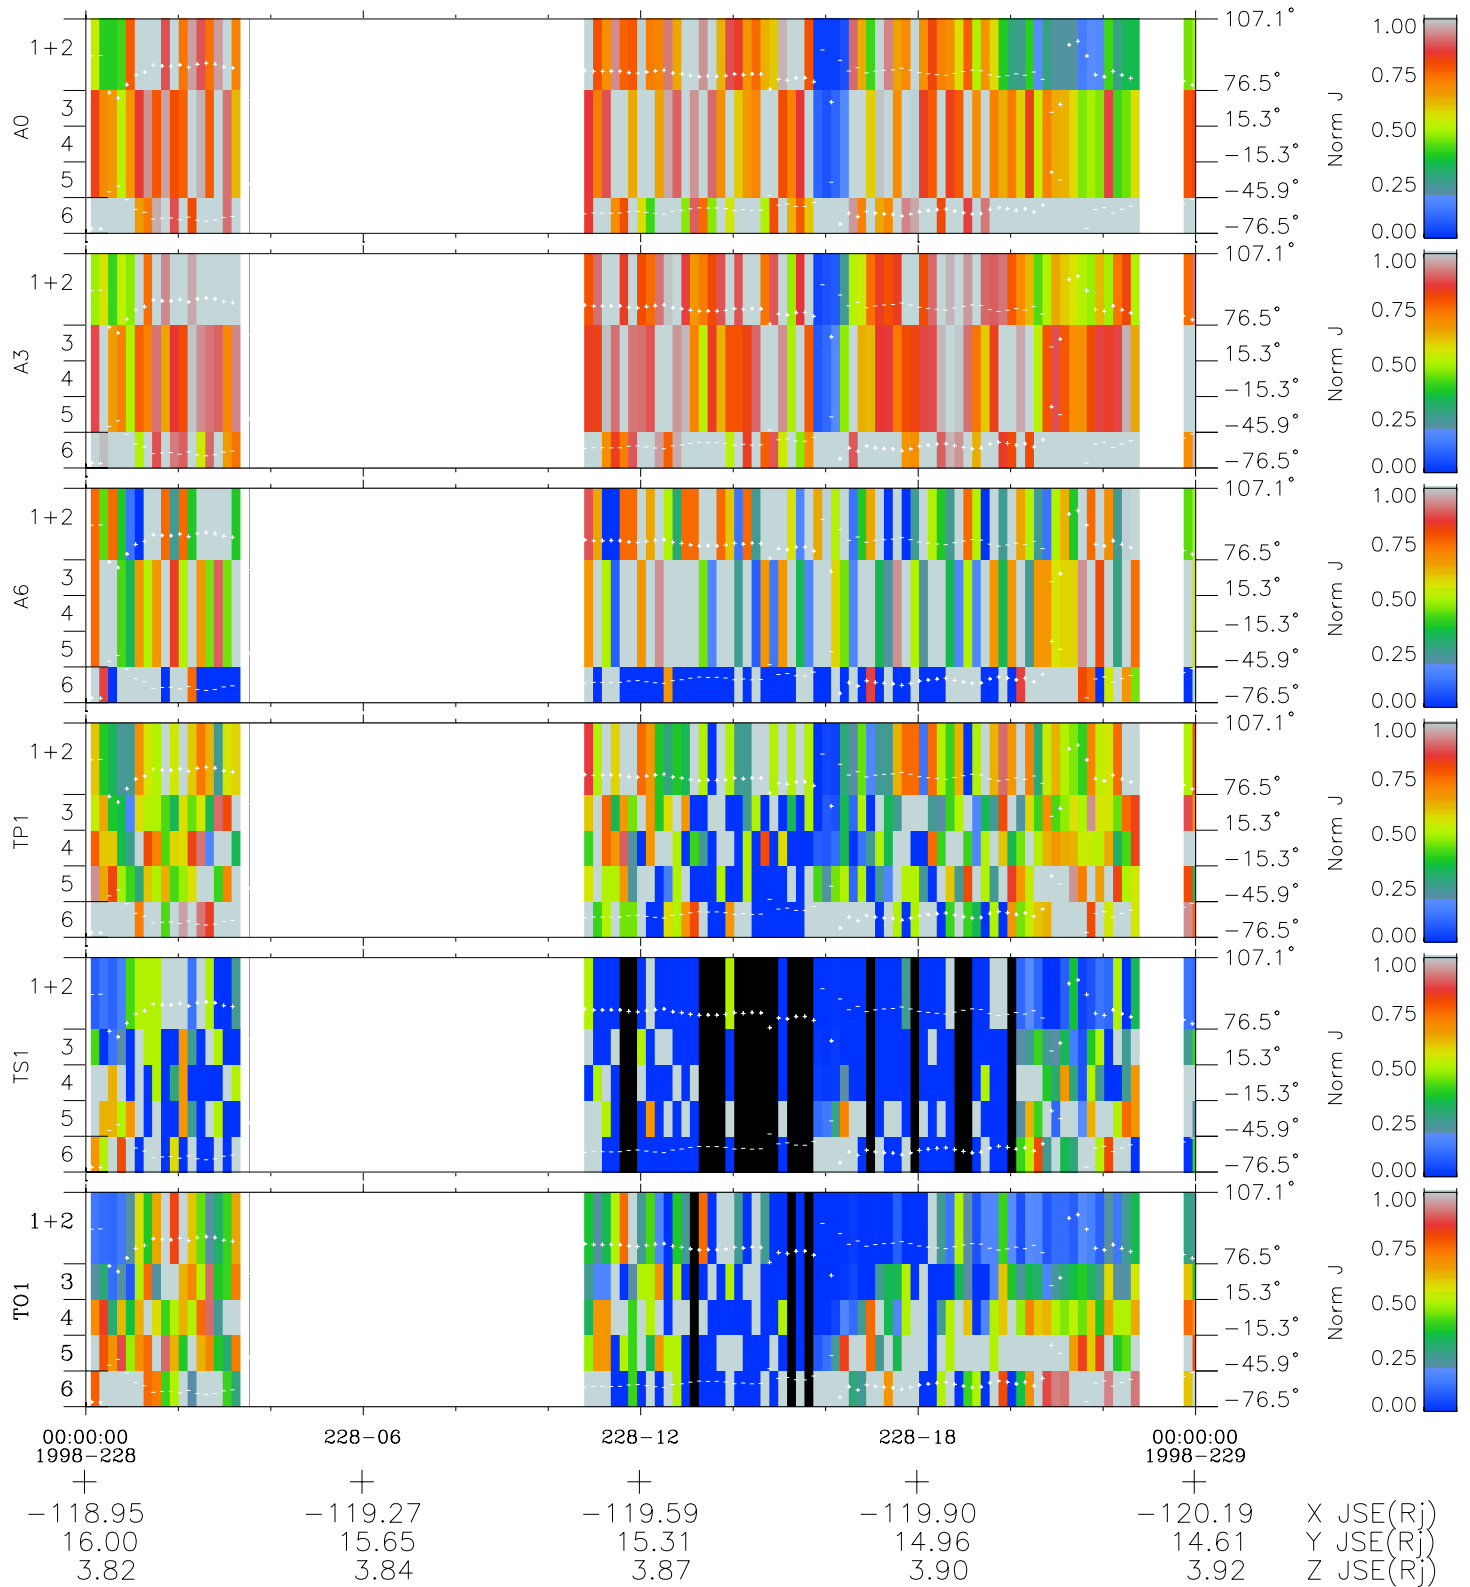

Galileo EPD Real Elevation Anisotropies 98228

Software Version: RTELEV_NORM V 1.20
Data Production: 06-03-00
Plot Production: Sun Sep 16 11:07:53 2001
Color File: wondr3
Geofactor File: 1.1

- ◇ = Jupiter look direction
- = Corotation look direction