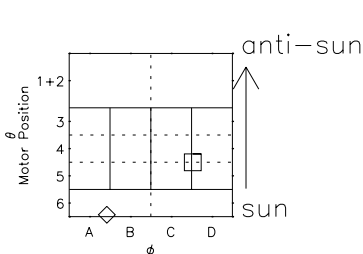

Galileo EPD Real Elevation Anisotropies 98228

Software Version: RTELEV_NORM V 1.20
Data Production: 06-03-00
Plot Production: Sun Sep 16 11:07:53 2001
Color File: wondr3
Geofactor File: 1.1

- ◇ = Jupiter look direction
- = Corotation look direction