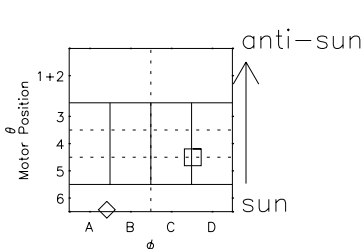

# Galileo EPD Real Elevation Anisotropies 98228

Software Version: RTELEV\_MEAN V 1.20  
Data Production: 06-03-00  
Plot Production: Sun Sep 16 11:07:37 2001  
Color File: wondr3  
Geofactor File: 1.1

- ◇ = Jupiter look direction
- = Corotation look direction