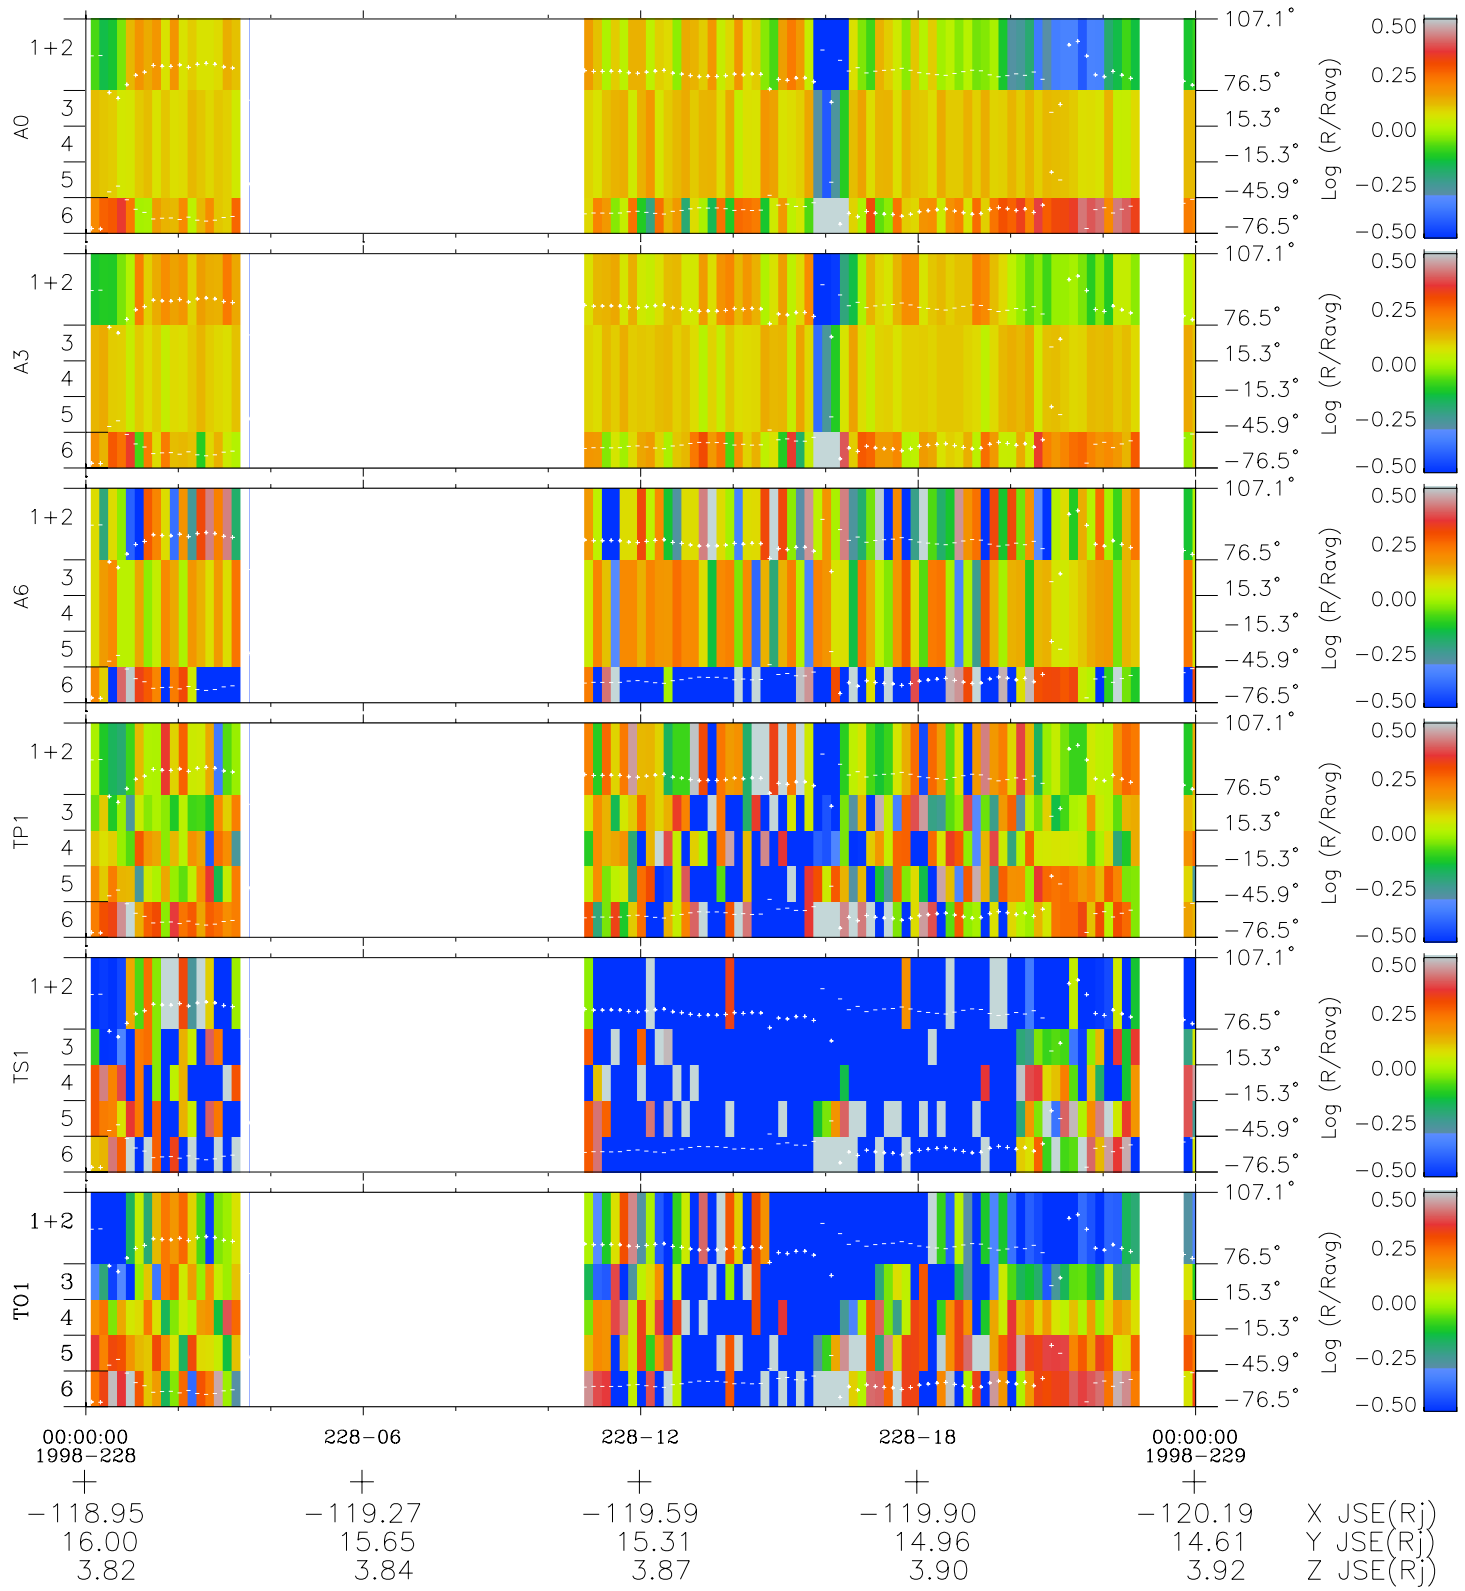

# Galileo EPD Real Elevation Anisotropies 98228

Software Version: RTELEV\_MEAN V 1.20  
Data Production: 06-03-00  
Plot Production: Sun Sep 16 11:07:37 2001  
Color File: wondr3  
Geofactor File: 1.1

- ◇ = Jupiter look direction
- = Corotation look direction