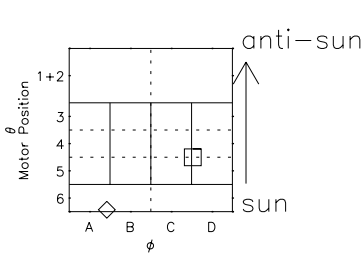

Galileo EPD Real Elevation Anisotropies 98228

Software Version: RTELEV_FLUX V 1.20
Data Production: 06-03-00
Plot Production: Sun Sep 16 11:07:45 2001
Color File: wondr3
Geofactor File: 1.1

00:00:00 1998-228	228-06	228-12	228-18	00:00:00 1998-229	
+	+	+	+	+	X JSE(R _j)
-118.95	-119.27	-119.59	-119.90	-120.19	Y JSE(R _j)
16.00	15.65	15.31	14.96	14.61	Z JSE(R _j)
3.82	3.84	3.87	3.90	3.92	

- ◇ = Jupiter look direction
- = Corotation look direction