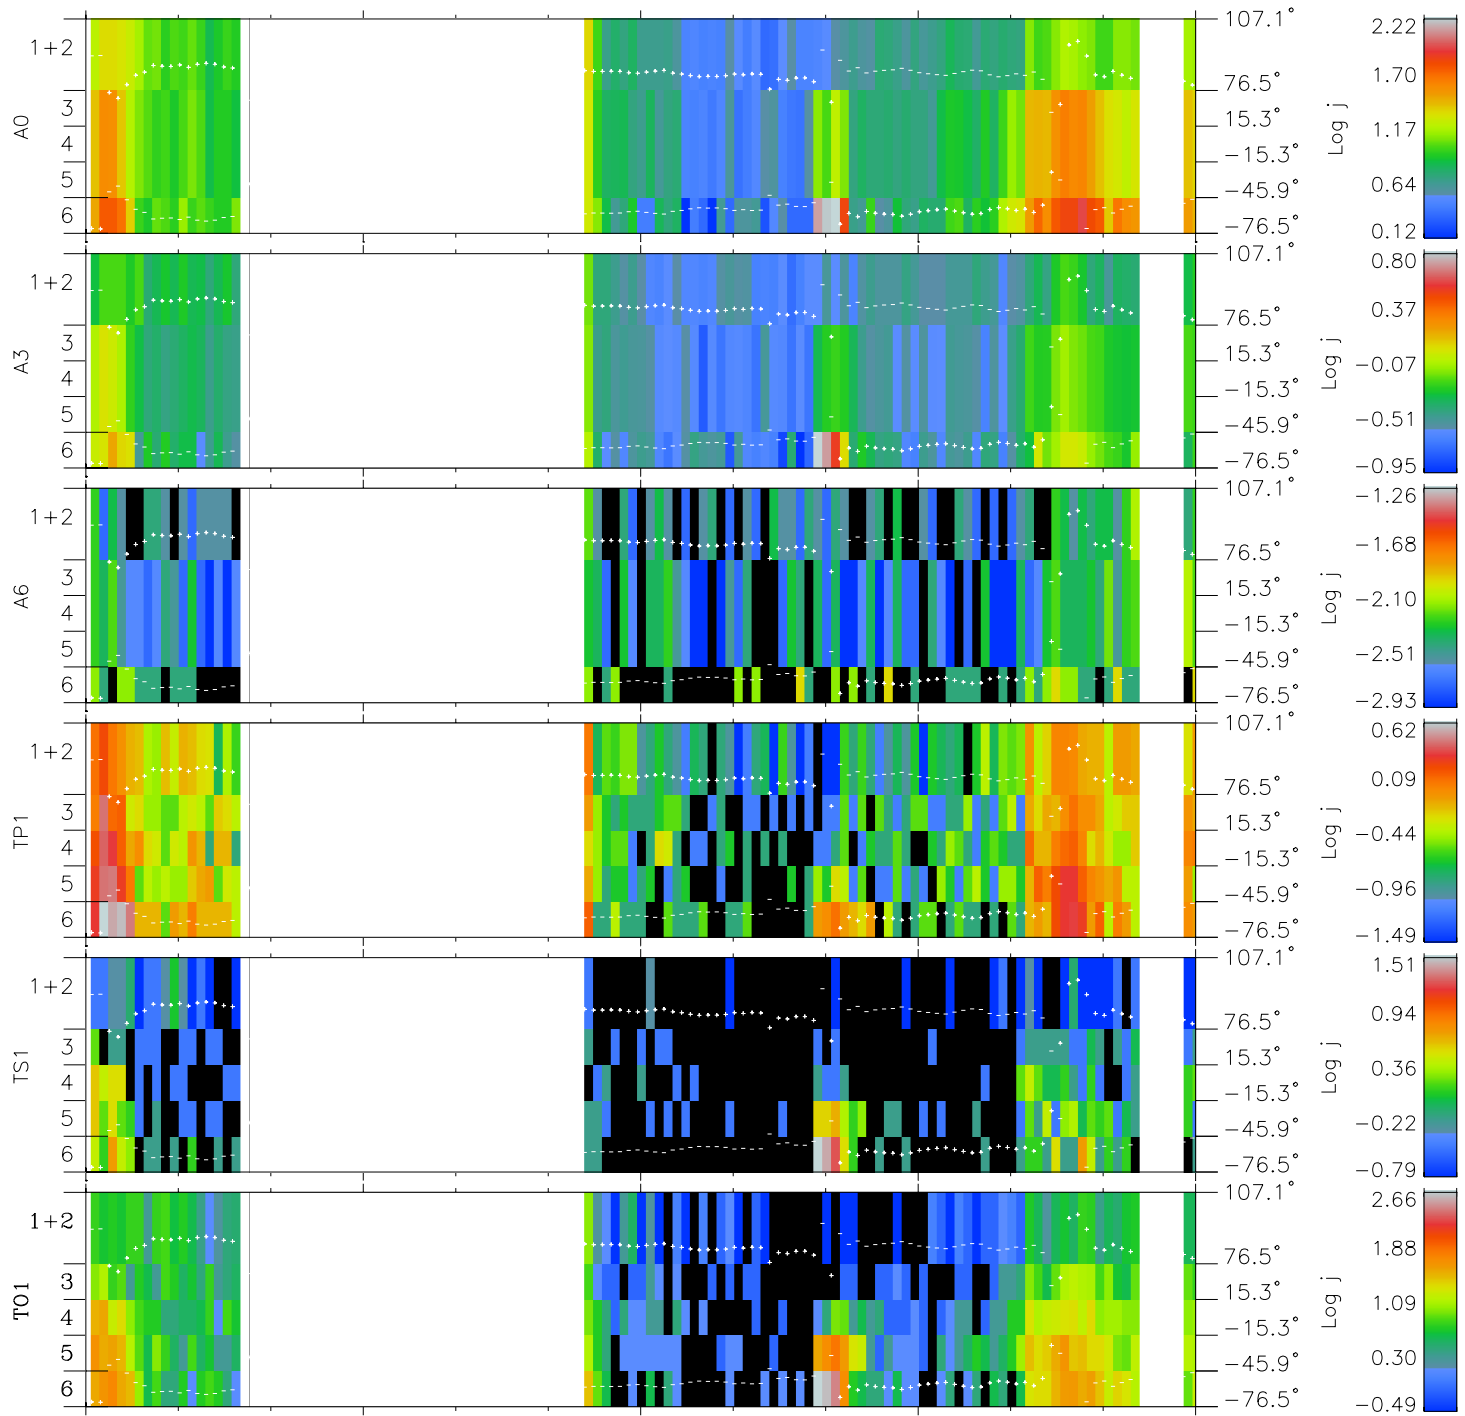

Galileo EPD Real Elevation Anisotropies 98228

Software Version: RTELEV_FLUX V 1.20
Data Production: 06-03-00
Plot Production: Sun Sep 16 11:07:45 2001
Color File: wondr3
Geofactor File: 1.1

00:00:00 1998-228	228-06	228-12	228-18	00:00:00 1998-229	
+	+	+	+	+	X JSE(R _j)
-118.95	-119.27	-119.59	-119.90	-120.19	Y JSE(R _j)
16.00	15.65	15.31	14.96	14.61	Z JSE(R _j)
3.82	3.84	3.87	3.90	3.92	

- ◇ = Jupiter look direction
- = Corotation look direction