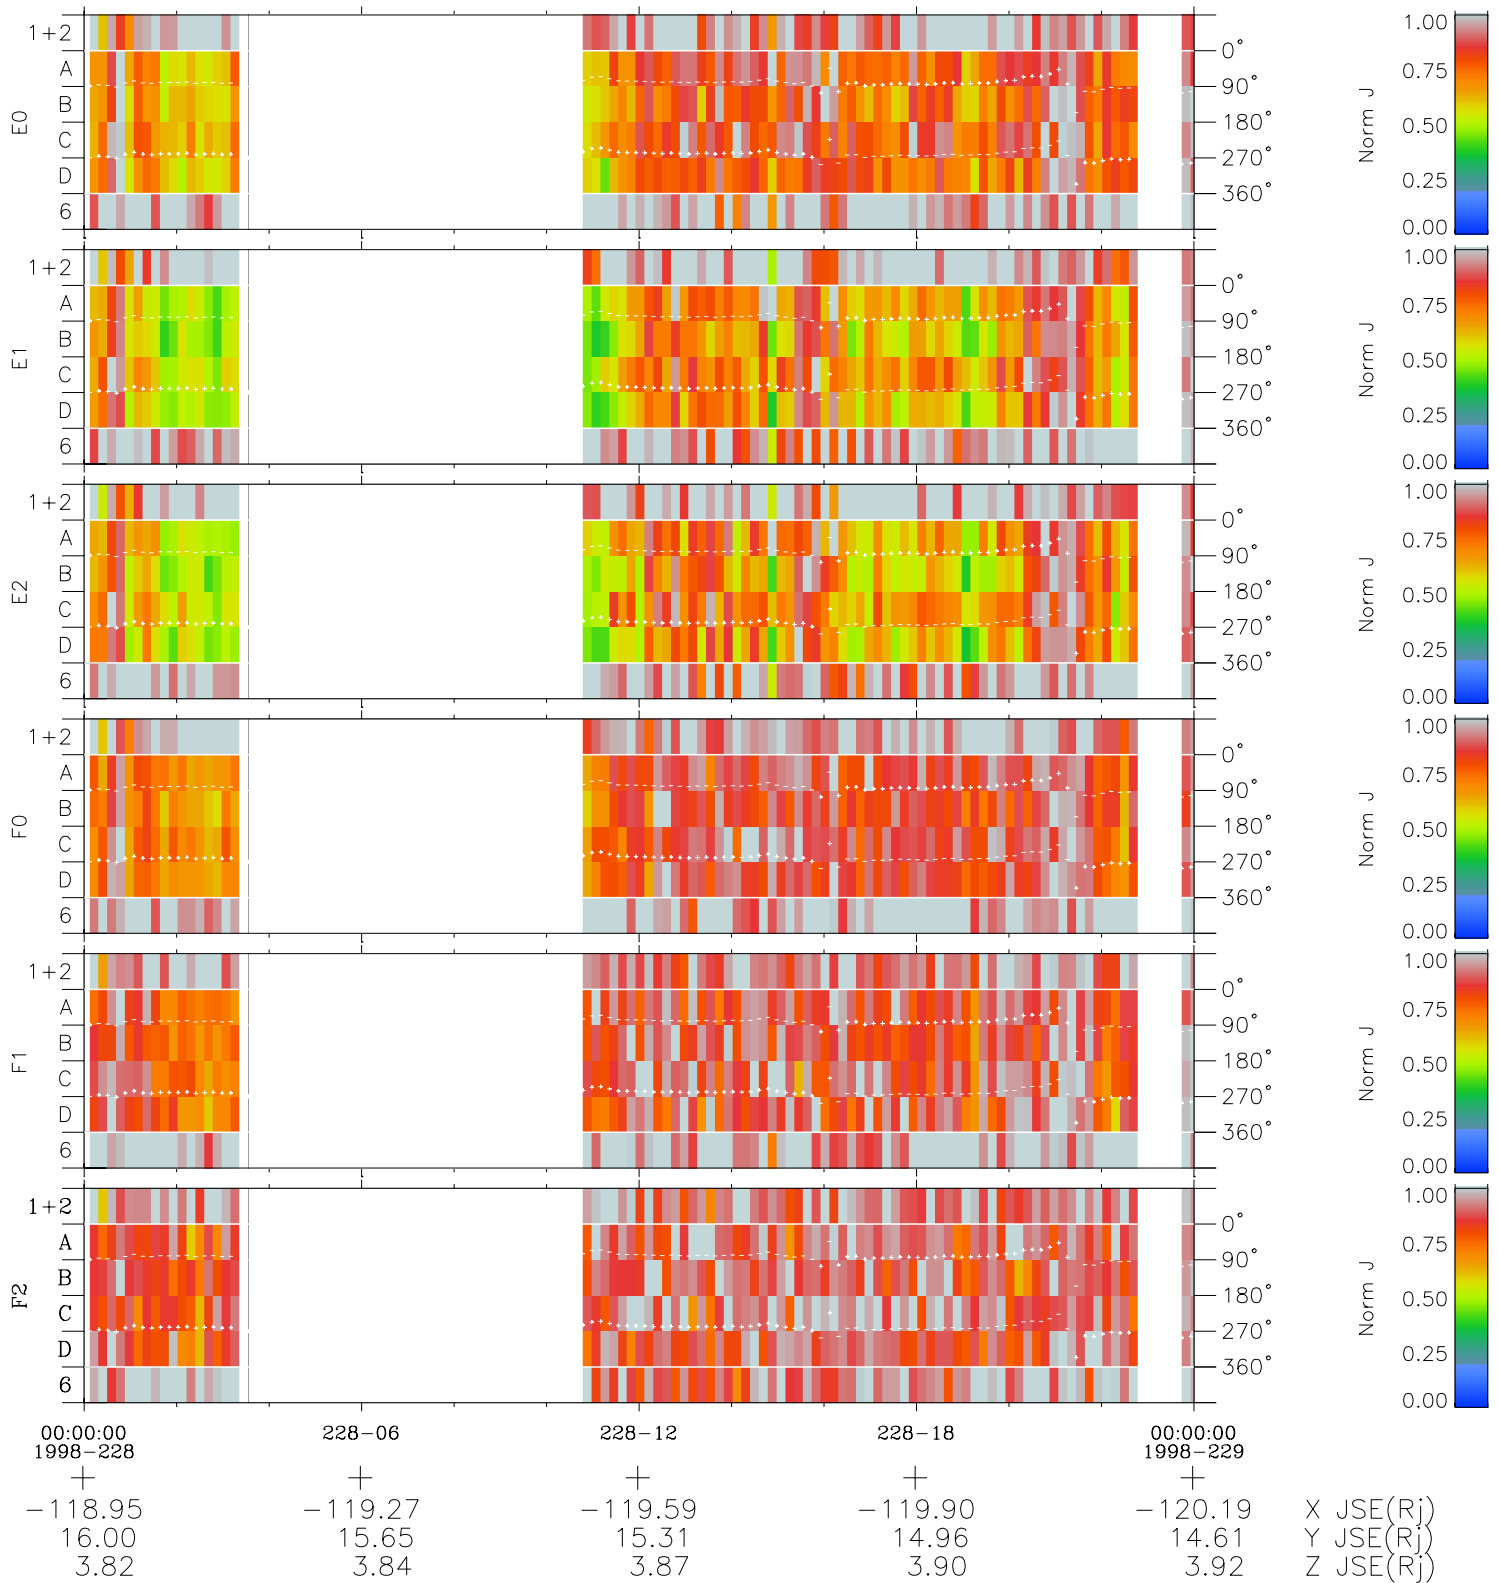

Galileo EPD Real Time Azimuth Anisotropies 98228

Software Version: RTAZIM_NORM V 1.20
 Data Production: 06-03-00
 Plot Production: Sun Sep 16 11:08:22 2001
 Color File: wondr3
 Geofactor File: 1.1

- ◇ = Jupiter look direction
- = Corotation look direction