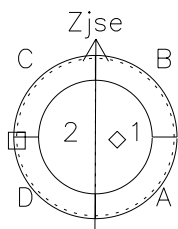

Galileo EPD Real Time Azimuth Anisotropies 98228

Software Version: RTAZIM_NORM V 1.20
 Data Production: 06-03-00
 Plot Production: Sun Sep 16 11:08:22 2001
 Color File: wondr3
 Geofactor File: 1.1

- ◇ = Jupiter look direction
- = Corotation look direction