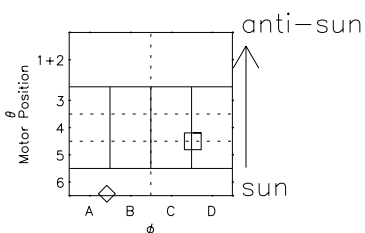

Galileo EPD Real Time Azimuth Anisotropies 98228

Software Version: RTAZIM_NORM V 1.20
 Data Production: 06-03-00
 Plot Production: Sun Sep 16 11:08:22 2001
 Color File: wondr3
 Geofactor File: 1.1

- ◇ = Jupiter look direction
- = Corotation look direction