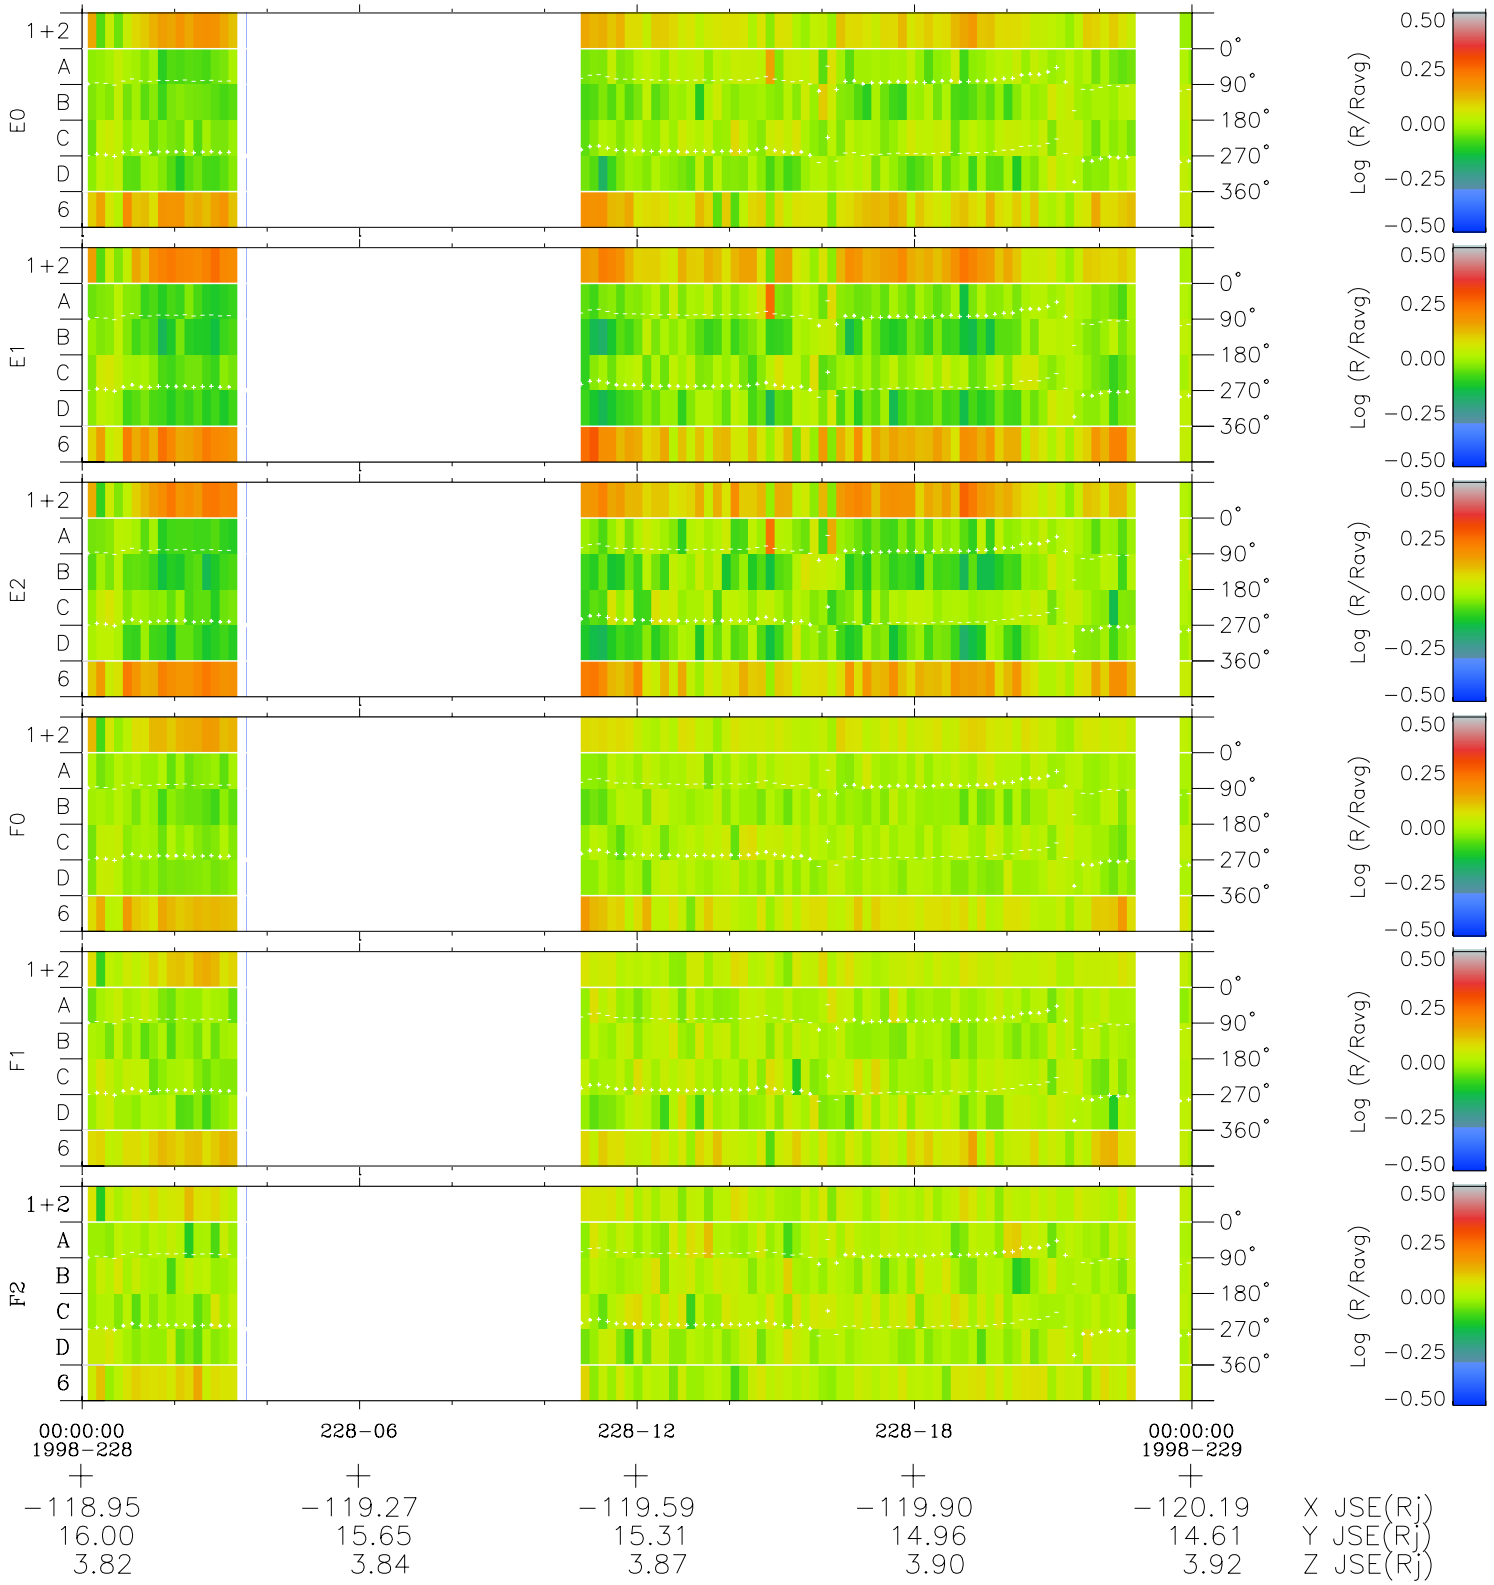

Galileo EPD Real Time Azimuth Anisotropies 98228

Software Version: RTAZIM_MEAN V 1.20
 Data Production: 06-03-00
 Plot Production: Sun Sep 16 11:08:06 2001
 Color File: wondr3
 Geofactor File: 1.1

◇ = Jupiter look direction
 □ = Corotation look direction