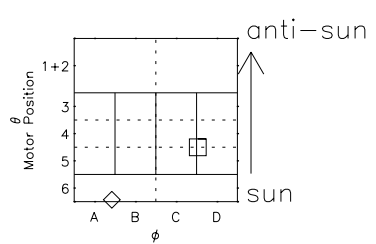

Galileo EPD Real Time Azimuth Anisotropies 98228

Software Version: RTAZIM_MEAN V 1.20
 Data Production: 06-03-00
 Plot Production: Sun Sep 16 11:08:06 2001
 Color File: wondr3
 Geofactor File: 1.1

◇ = Jupiter look direction
 □ = Corotation look direction