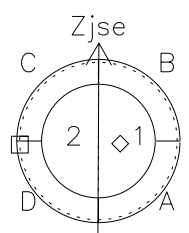

Galileo EPD Real Time Azimuth Anisotropies 98228

Software Version: RTAZIM_MEAN V 1.20
 Data Production: 06-03-00
 Plot Production: Sun Sep 16 11:08:06 2001
 Color File: wondr3
 Geofactor File: 1.1

◇ = Jupiter look direction
 □ = Corotation look direction