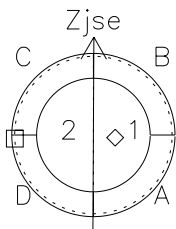

Galileo EPD Real Time Azimuth Anisotropies 98228

Software Version: RTAZIM_FLUX V 1.20
 Data Production: 06-03-00
 Plot Production: Sun Sep 16 11:08:14 2001
 Color File: wondr3
 Geofactor File: 1.1

◇ = Jupiter look direction
 □ = Corotation look direction