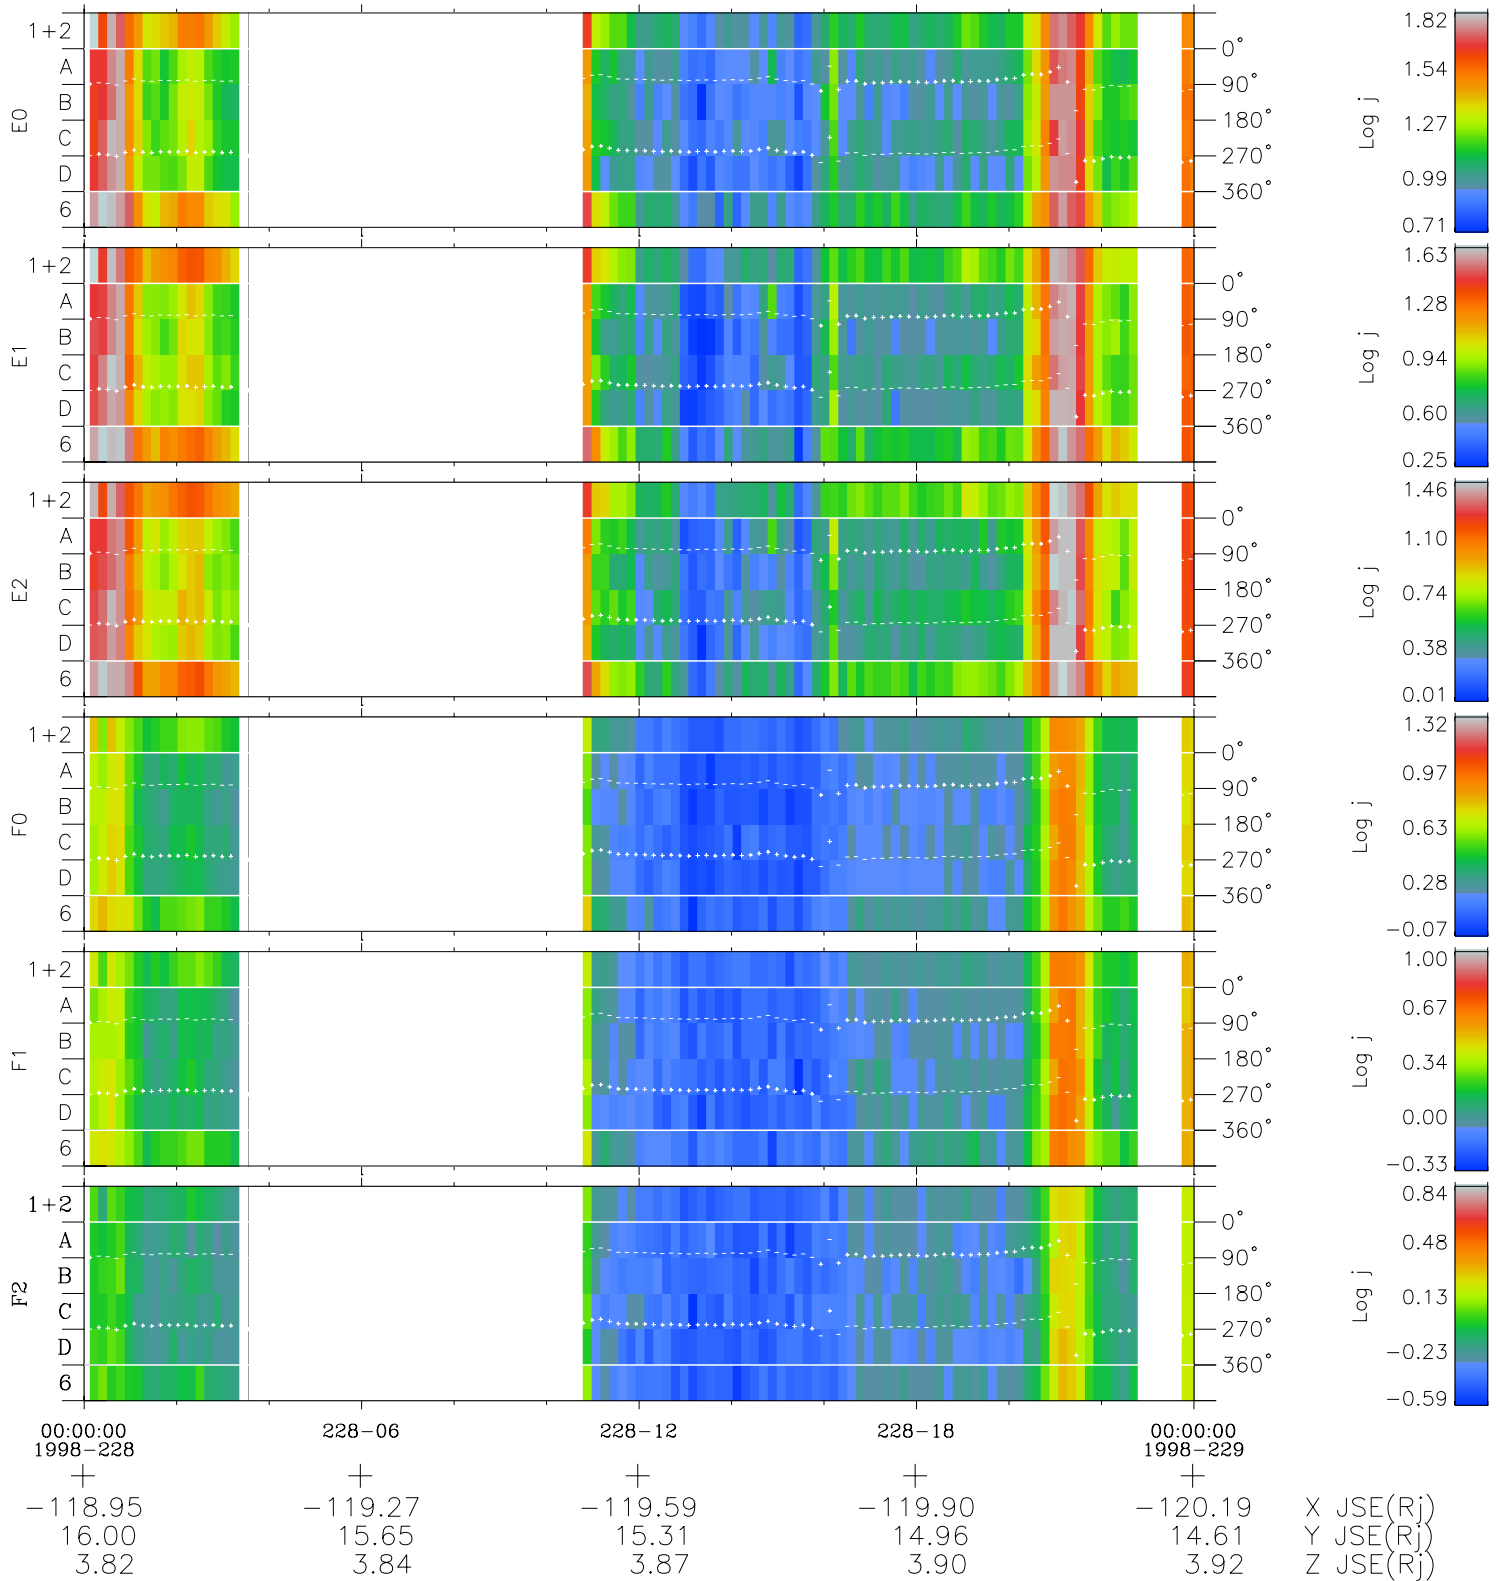

Galileo EPD Real Time Azimuth Anisotropies 98228

Software Version: RTAZIM_FLUX V 1.20
 Data Production: 06-03-00
 Plot Production: Sun Sep 16 11:08:14 2001
 Color File: wondr3
 Geofactor File: 1.1

◇ = Jupiter look direction
 □ = Corotation look direction