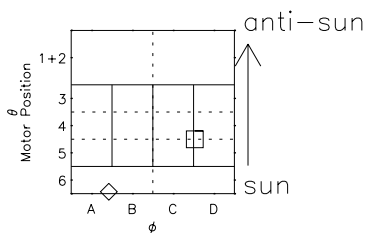

Galileo EPD Real Time Azimuth Anisotropies 98228

Software Version: RTAZIM_FLUX V 1.20
 Data Production: 06-03-00
 Plot Production: Sun Sep 16 11:08:14 2001
 Color File: wondr3
 Geofactor File: 1.1

◇ = Jupiter look direction
 □ = Corotation look direction