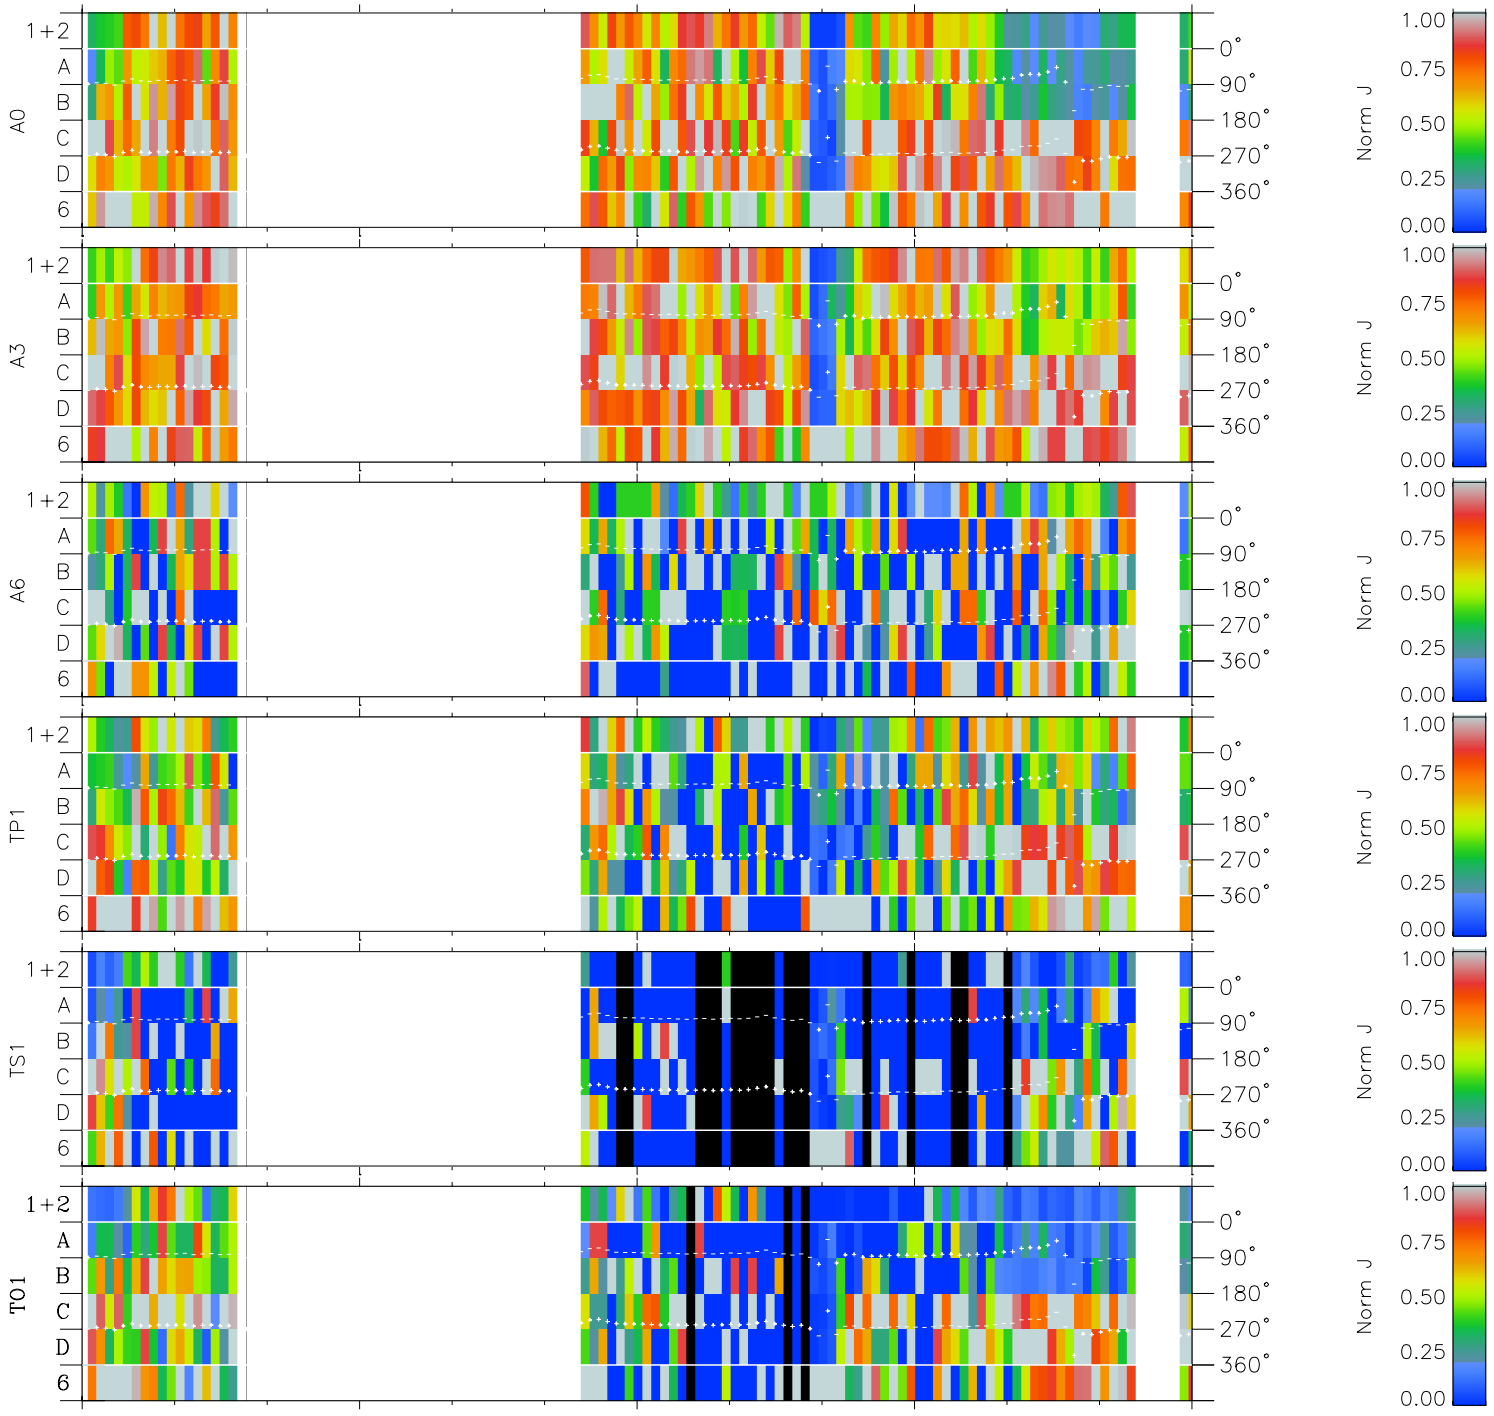

Galileo EPD Real Time Azimuth Anisotropies 98228

Software Version: RTAZIM_NORM V 1.20
 Data Production: 06-03-00
 Plot Production: Sun Sep 16 11:08:18 2001
 Color File: wondr3
 Geofactor File: 1.1

Time	228-06	228-12	228-18	00:00:00 1998-229	
+	+	+	+	+	X JSE(R _j)
-118.95	-119.27	-119.59	-119.90	-120.19	Y JSE(R _j)
16.00	15.65	15.31	14.96	14.61	Z JSE(R _j)
3.82	3.84	3.87	3.90	3.92	

- ◇ = Jupiter look direction
- = Corotation look direction