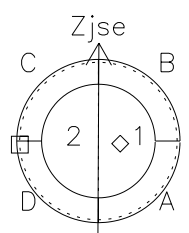

Galileo EPD Real Time Azimuth Anisotropies 98228

Software Version: RTAZIM_NORM V 1.20
 Data Production: 06-03-00
 Plot Production: Sun Sep 16 11:08:18 2001
 Color File: wondr3
 Geofactor File: 1.1

Time	228-06	228-12	228-18	00:00:00 1998-229	
+	+	+	+	+	X JSE(R _j)
-118.95	-119.27	-119.59	-119.90	-120.19	Y JSE(R _j)
16.00	15.65	15.31	14.96	14.61	Z JSE(R _j)
3.82	3.84	3.87	3.90	3.92	

- ◇ = Jupiter look direction
- = Corotation look direction