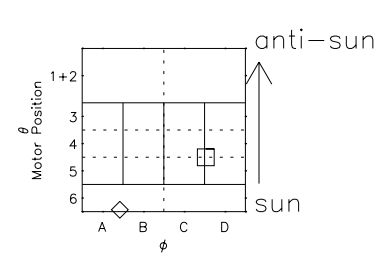

Galileo EPD Real Time Azimuth Anisotropies 98228

Software Version: RTAZIM_MEAN V 1.20
 Data Production: 06-03-00
 Plot Production: Sun Sep 16 11:08:02 2001
 Color File: wondr3
 Geofactor File: 1.1

◇ = Jupiter look direction
 □ = Corotation look direction