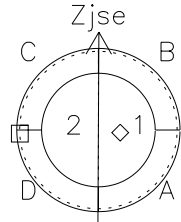

Galileo EPD Real Time Azimuth Anisotropies 98228

Software Version: RTAZIM_MEAN V 1.20
 Data Production: 06-03-00
 Plot Production: Sun Sep 16 11:08:02 2001
 Color File: wondr3
 Geofactor File: 1.1

◇ = Jupiter look direction
 □ = Corotation look direction