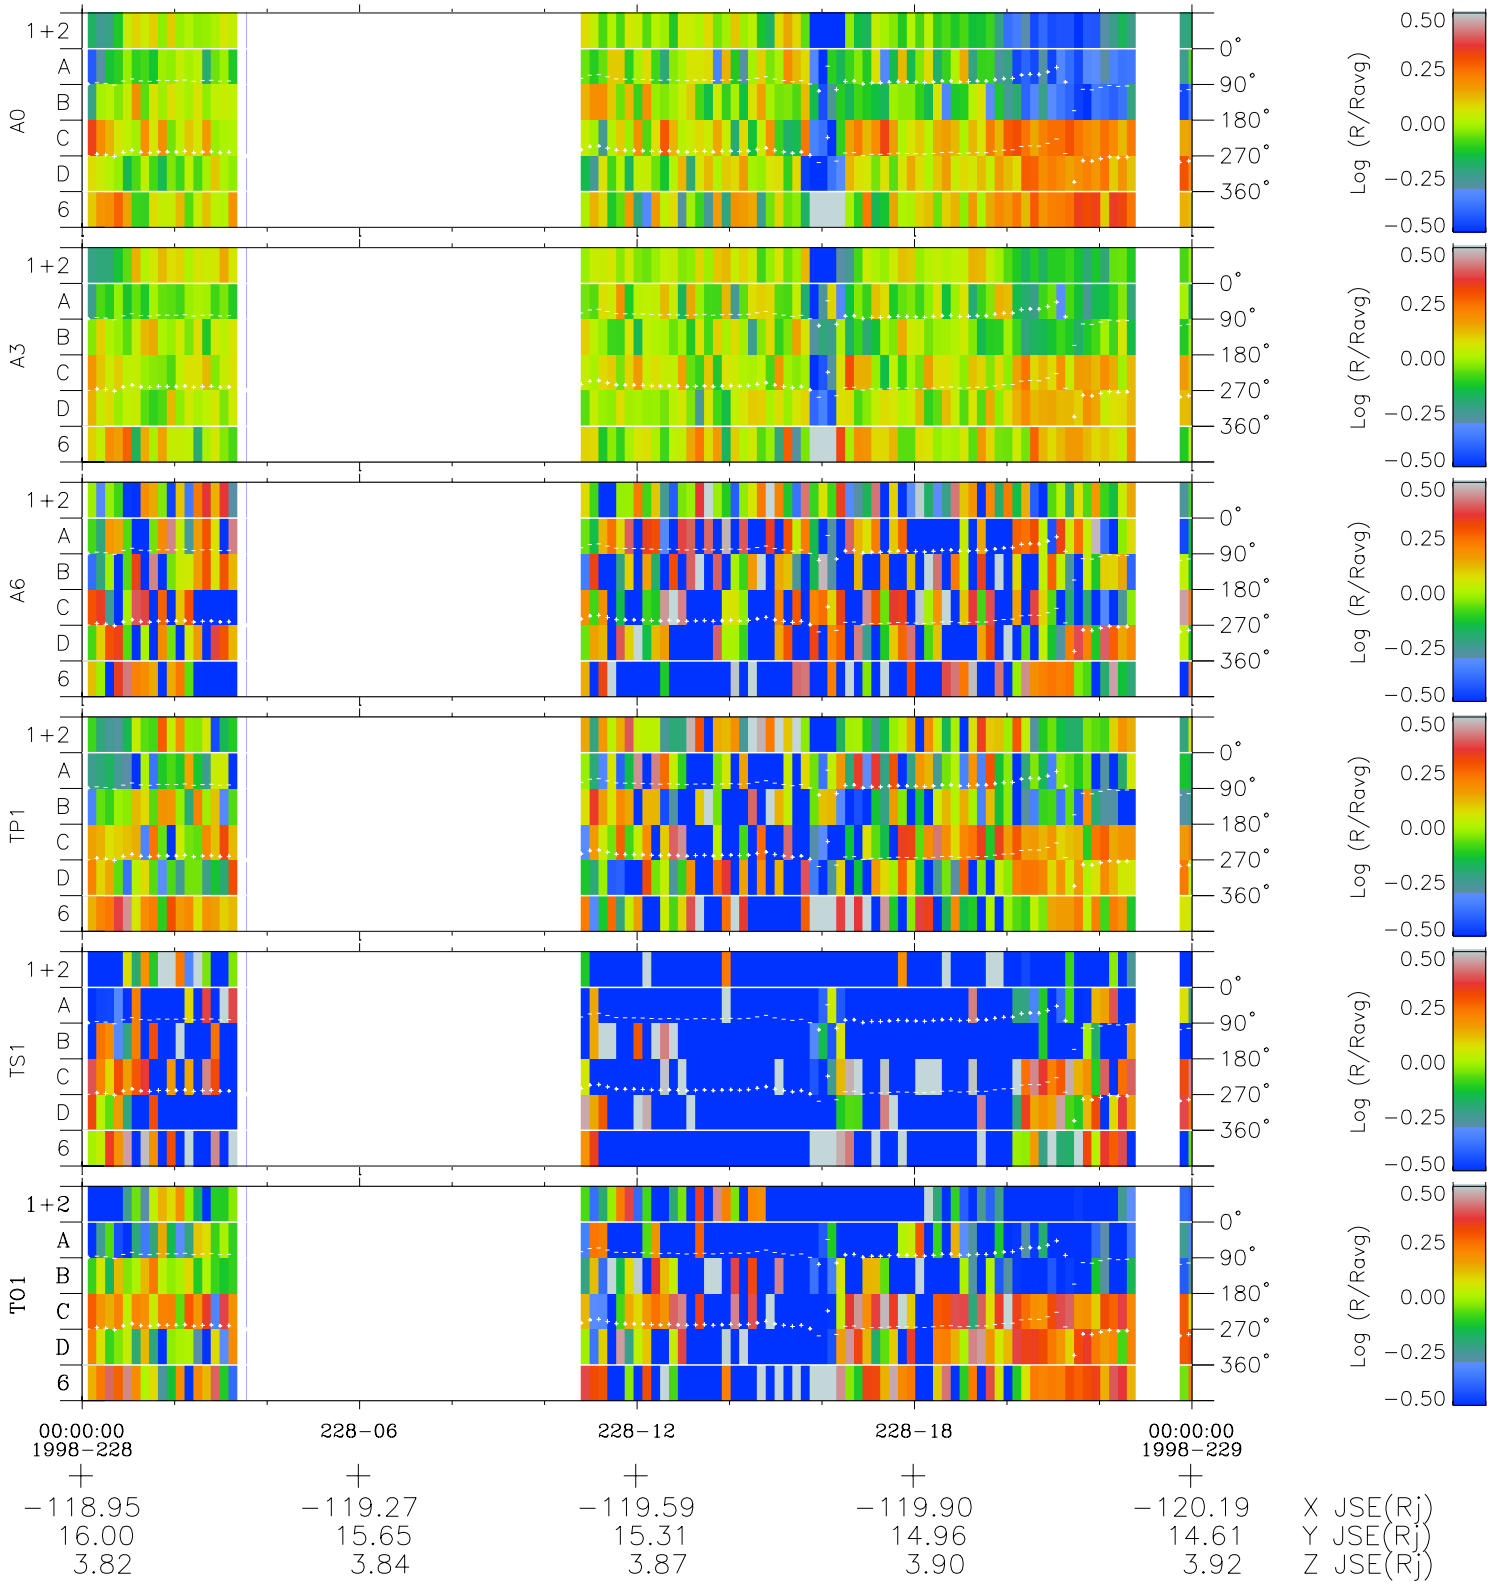

Galileo EPD Real Time Azimuth Anisotropies 98228

Software Version: RTAZIM_MEAN V 1.20
 Data Production: 06-03-00
 Plot Production: Sun Sep 16 11:08:02 2001
 Color File: wondr3
 Geofactor File: 1.1

◇ = Jupiter look direction
 □ = Corotation look direction