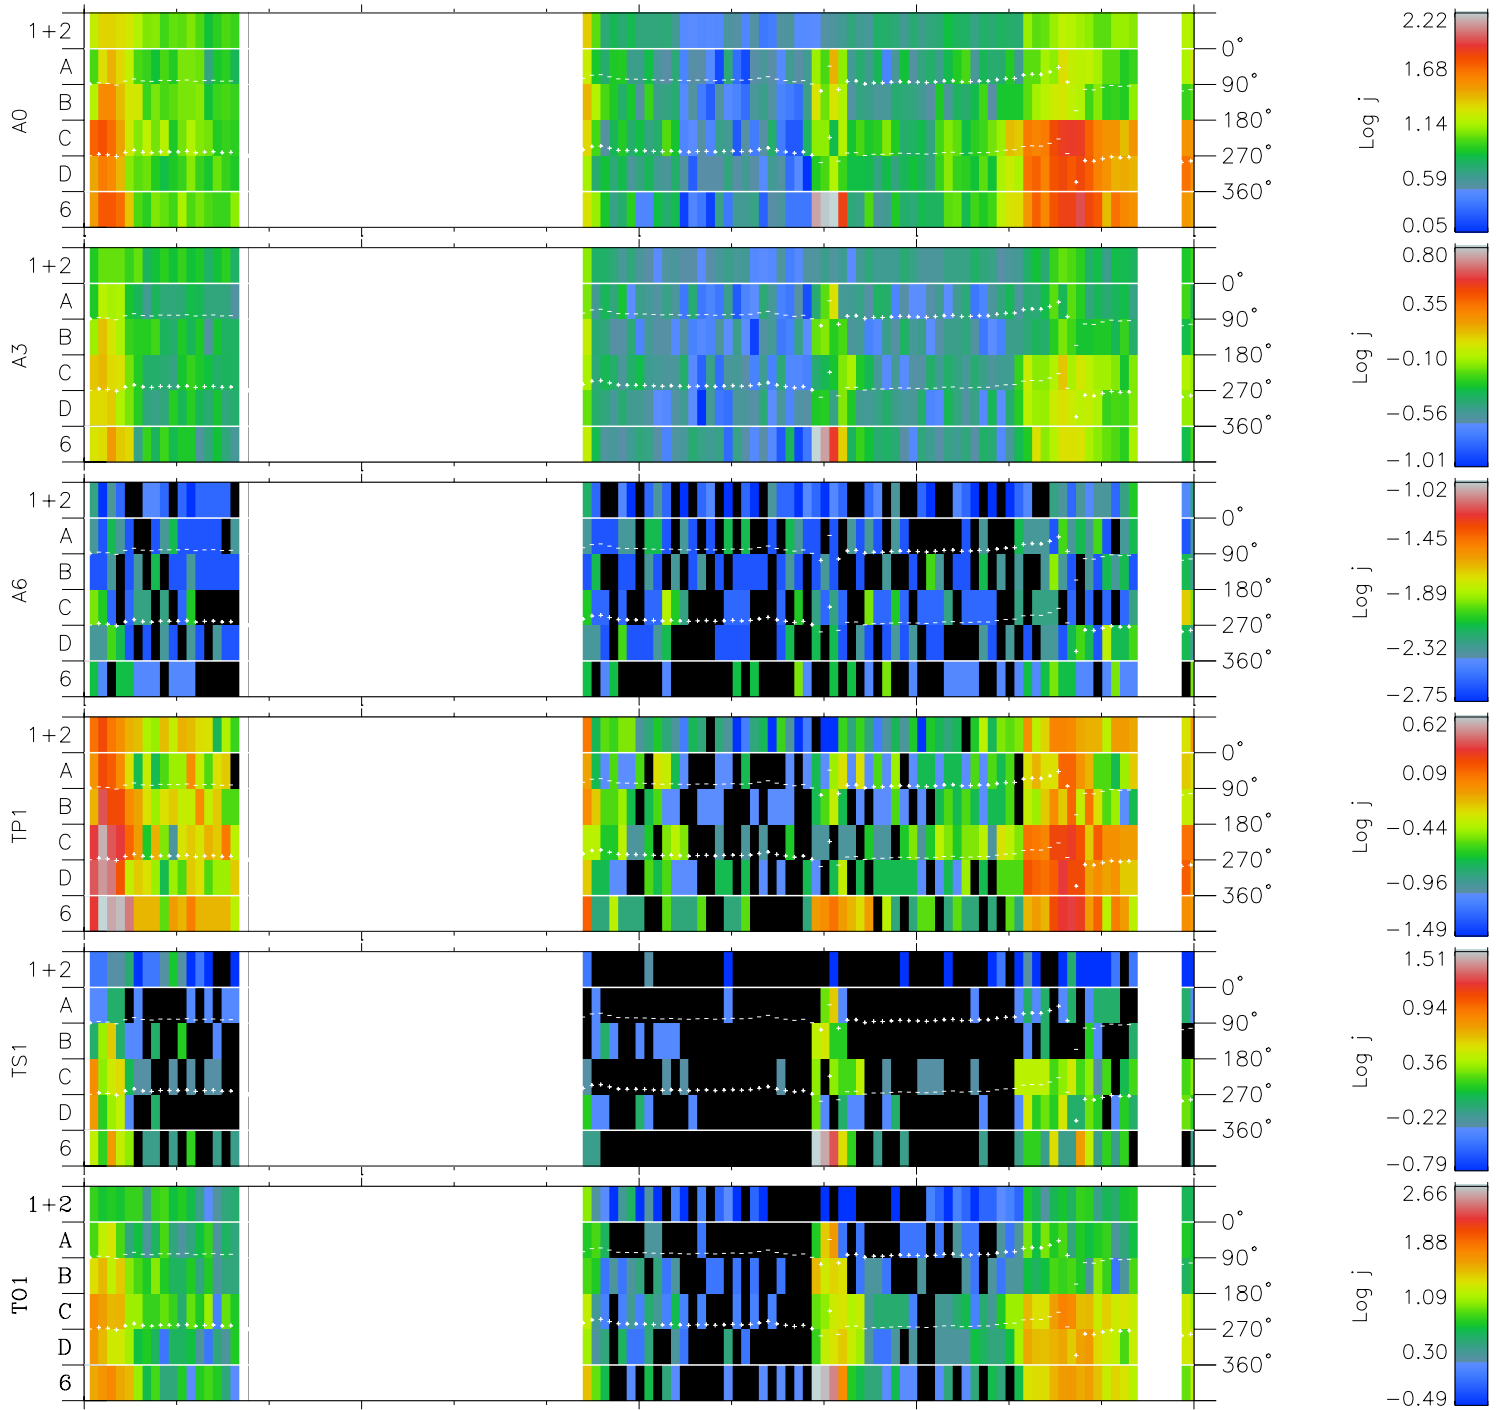

Galileo EPD Real Time Azimuth Anisotropies 98228

Software Version: RTAZIM_FLUX V 1.20
Data Production: 06-03-00
Plot Production: Sun Sep 16 11:08:10 2001
Color File: wondr3
Geofactor File: 1.1

00:00:00 1998-228	228-06	228-12	228-18	00:00:00 1998-229	
+	+	+	+	+	X JSE(R _j)
-118.95	-119.27	-119.59	-119.90	-120.19	Y JSE(R _j)
16.00	15.65	15.31	14.96	14.61	Z JSE(R _j)
3.82	3.84	3.87	3.90	3.92	

- ◇ = Jupiter look direction
- = Corotation look direction