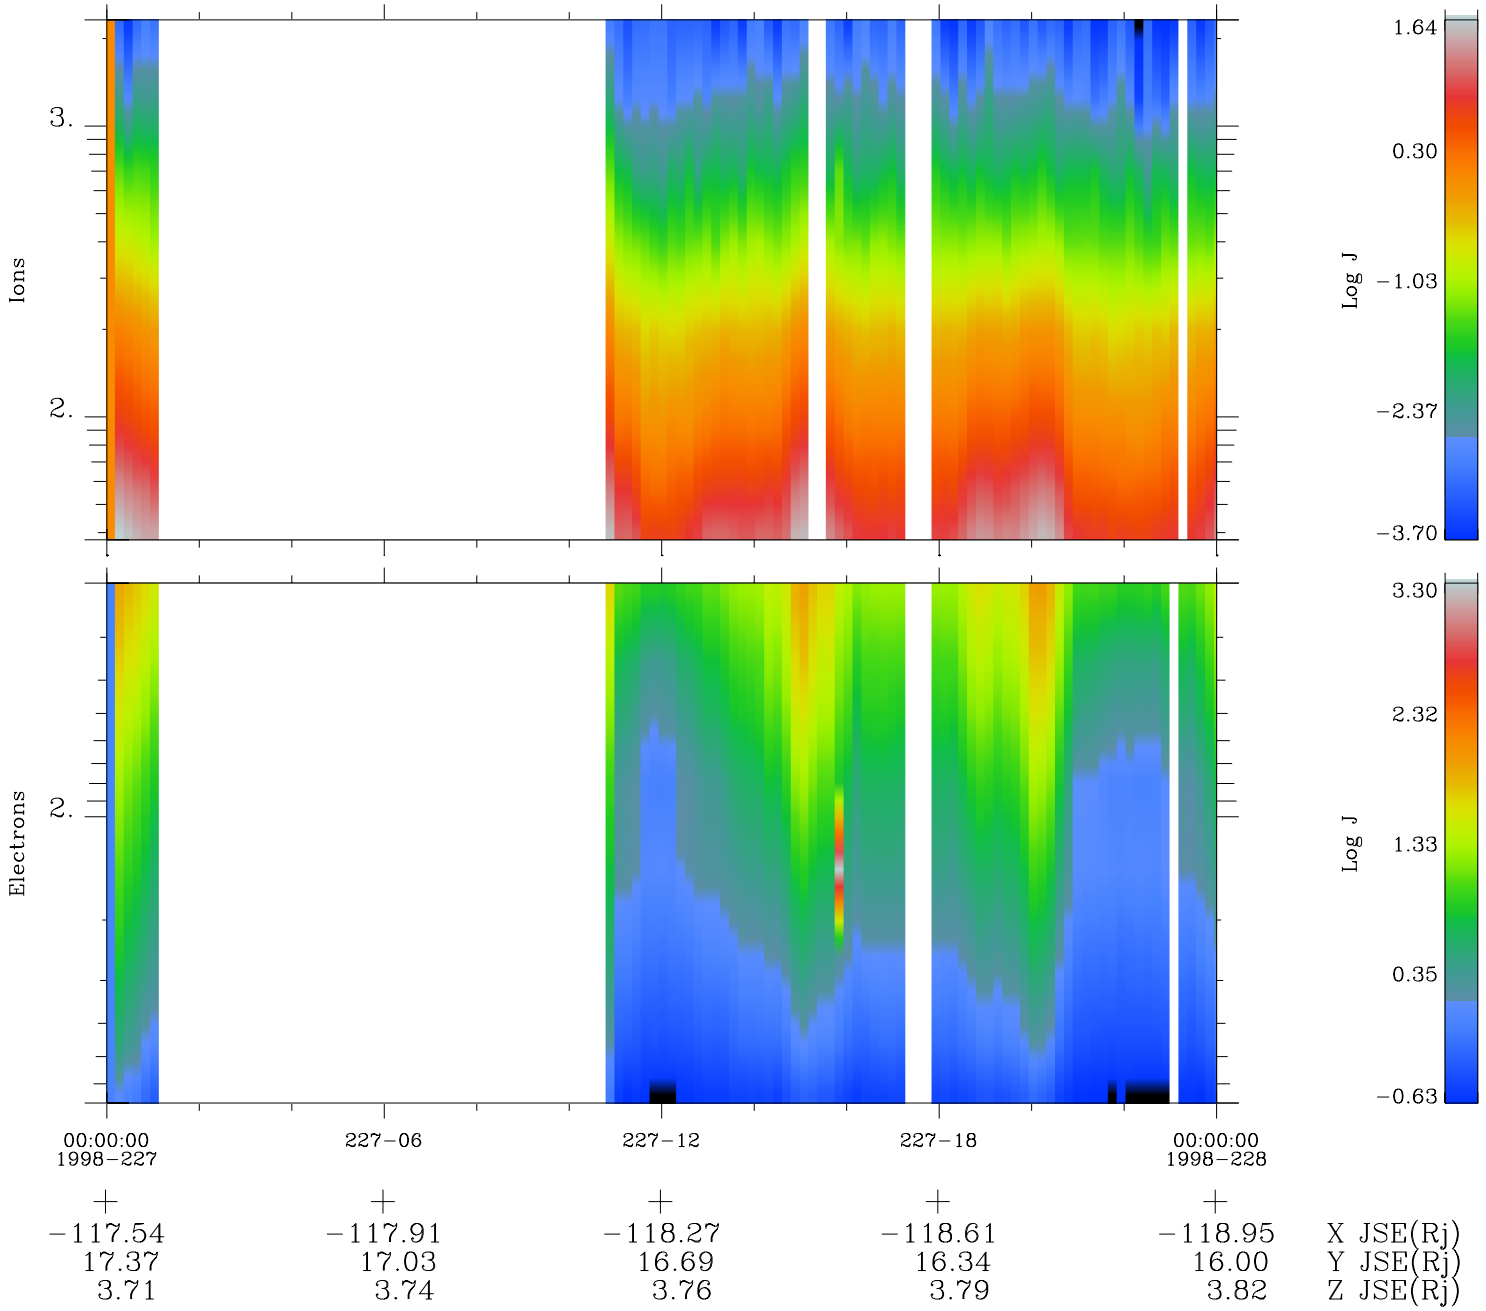

# Galileo EPD Real Time Omni Spectrum 98227

Software Version: RTSPEC\_OMNI V 1.20  
 Data Production: 06-03-00  
 Plot Production: Sun Sep 16 10:59:56 2001  
 Color File: wondr3  
 Geofactor File: 1.1

◇ = Jupiter look direction  
 □ = Corotation look direction