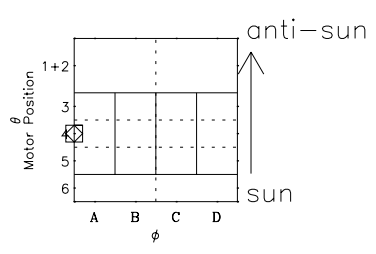

# Galileo EPD Real Time Omni Spectrum 98227

Software Version: RTSPEC\_OMNI V 1.20  
 Data Production: 06-03-00  
 Plot Production: Sun Sep 16 10:59:56 2001  
 Color File: wondr3  
 Geofactor File: 1.1

◇ = Jupiter look direction  
 □ = Corotation look direction