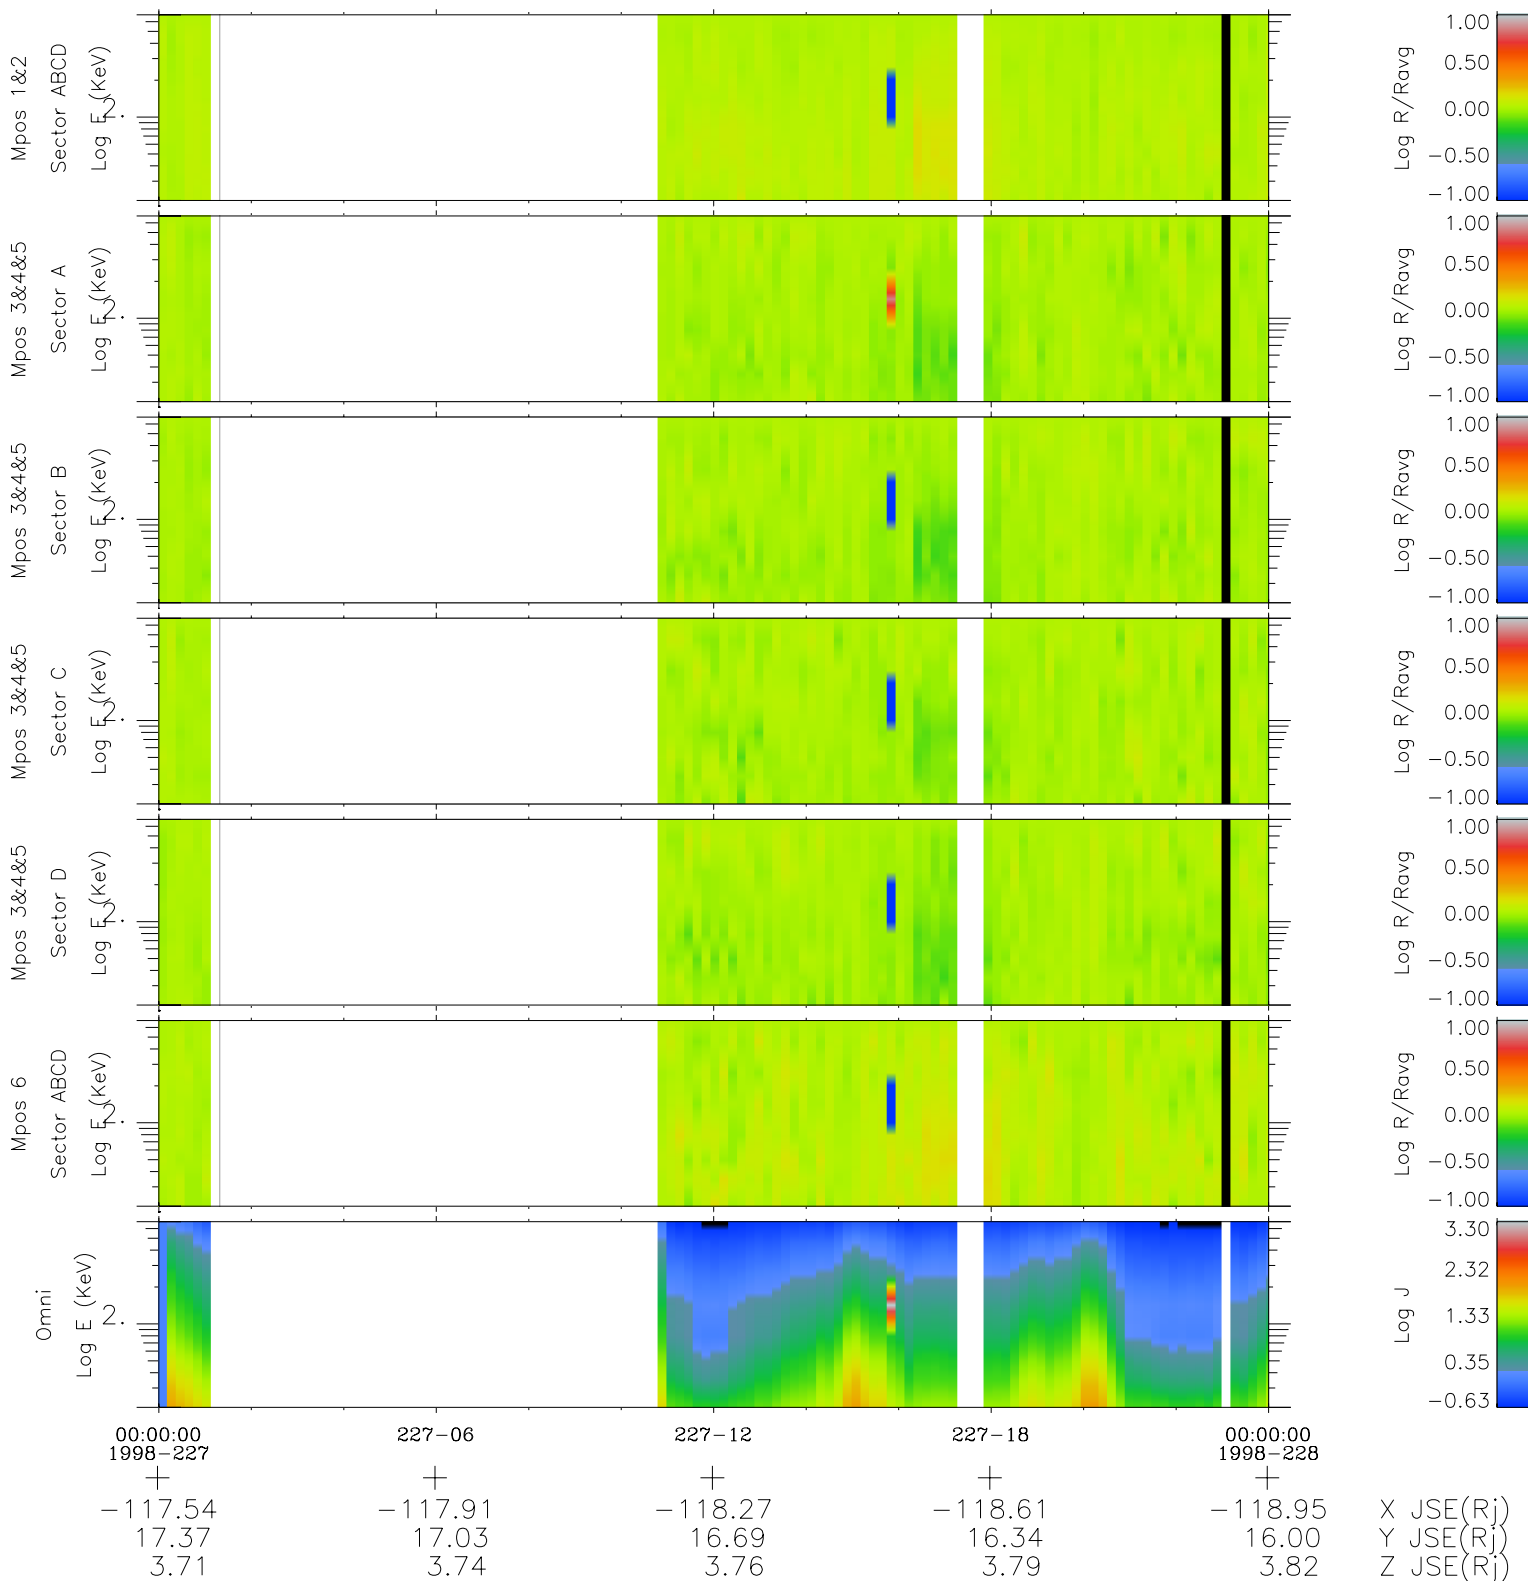

# Galileo EPD Real Time R6 Electrons Spectra 98227

Software Version: RTSPEC\_R6 V 1.20  
 Data Production: 06-03-00  
 Plot Production: Sun Sep 16 10:59:52 2001  
 Color File: wondr3  
 Geofactor File: 1.1

- ◇ = Jupiter look direction
- = Corotation look direction