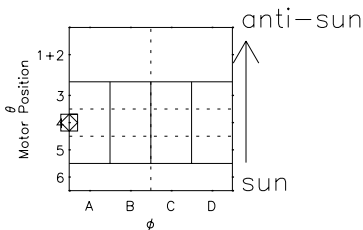

Galileo EPD Real Time R6 Ions Spectra 98227

Software Version: RTSPEC_R6 V 1.20
 Data Production: 06-03-00
 Plot Production: Sun Sep 16 10:59:47 2001
 Color File: wondr3
 Geofactor File: 1.1

- ◇ = Jupiter look direction
- = Corotation look direction