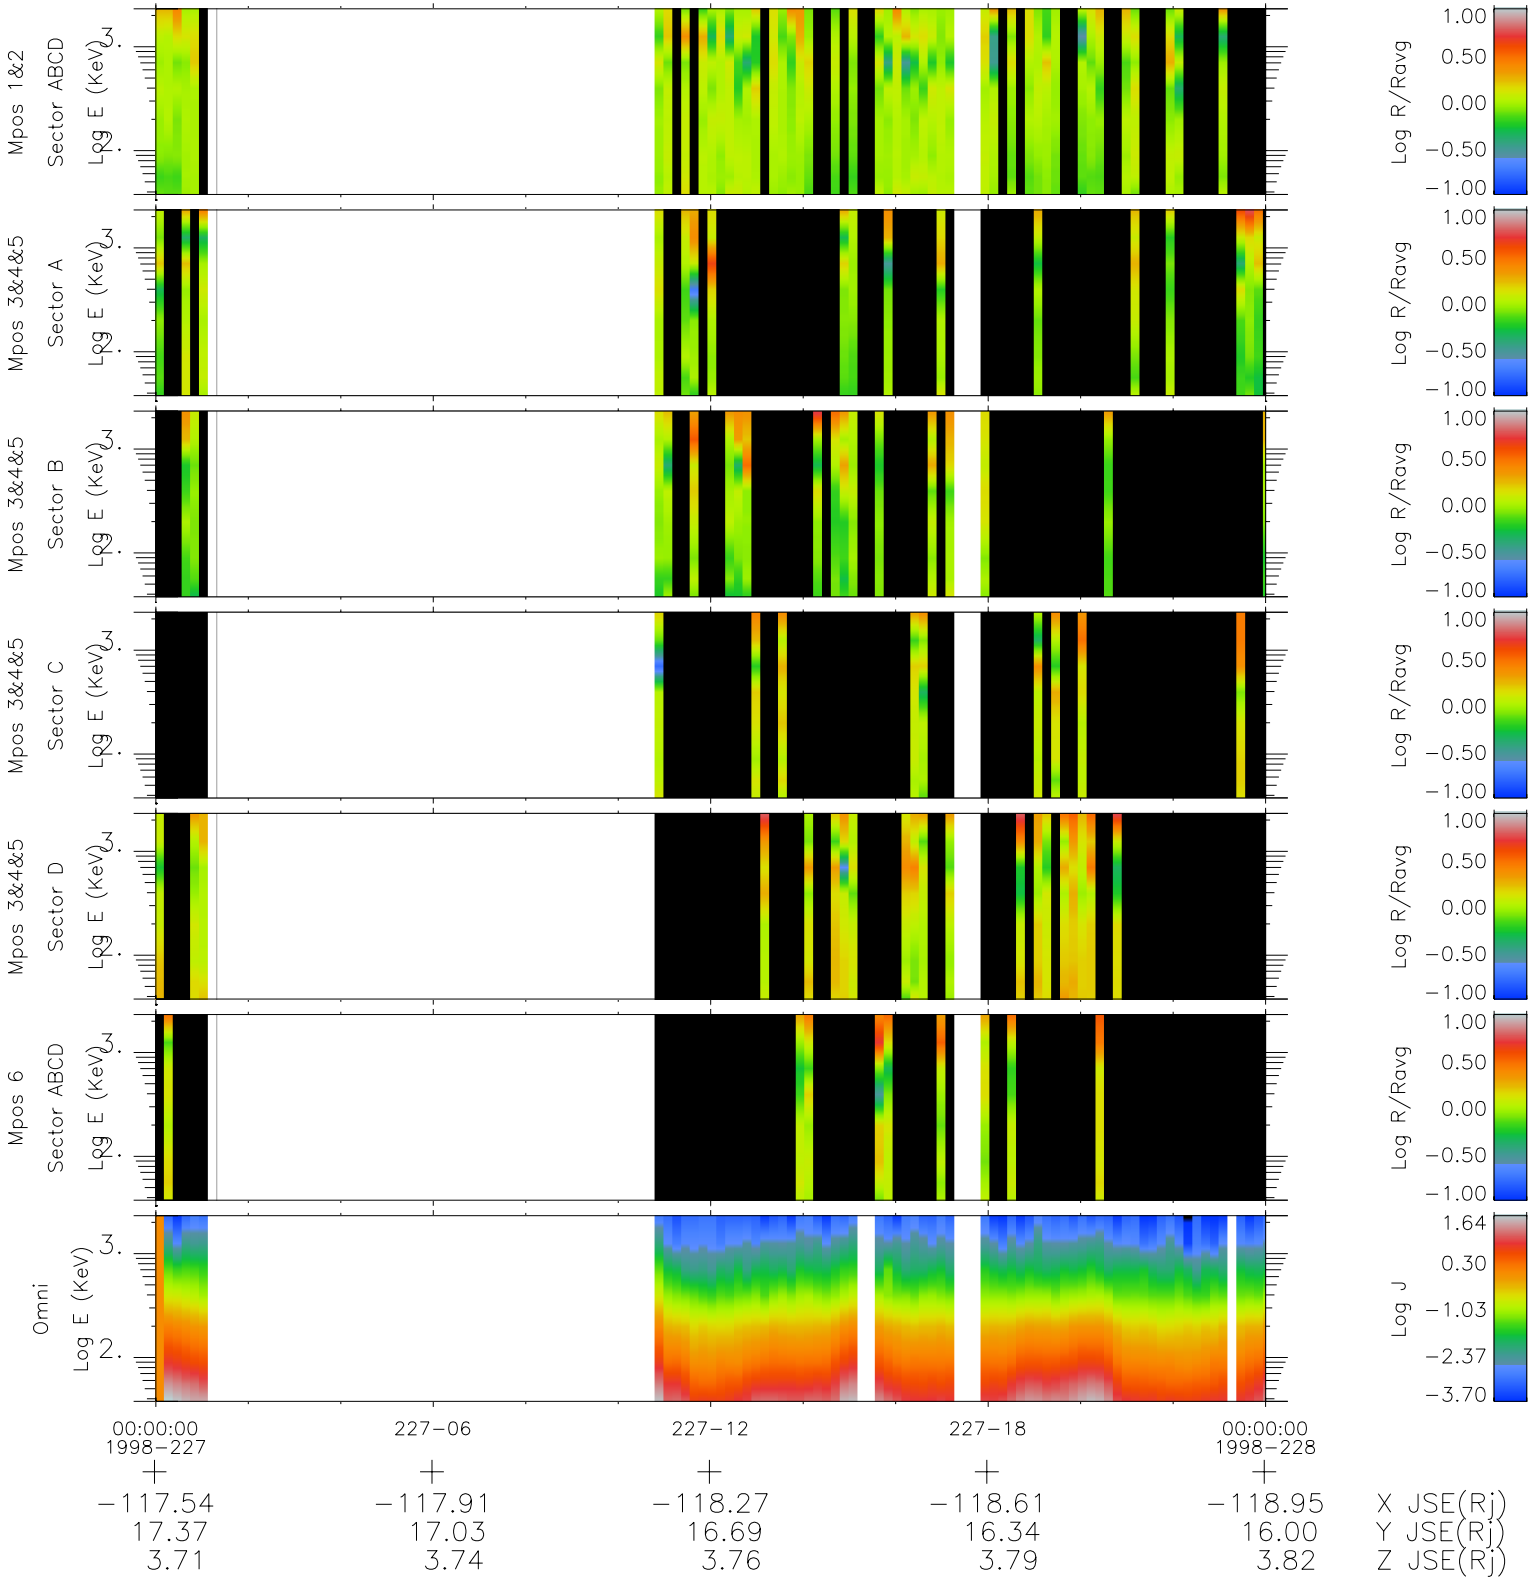

Galileo EPD Real Time R6 Ions Spectra 98227

Software Version: RTSPEC_R6 V 1.20
 Data Production: 06-03-00
 Plot Production: Sun Sep 16 10:59:47 2001
 Color File: wondr3
 Geofactor File: 1.1

- ◇ = Jupiter look direction
- = Corotation look direction