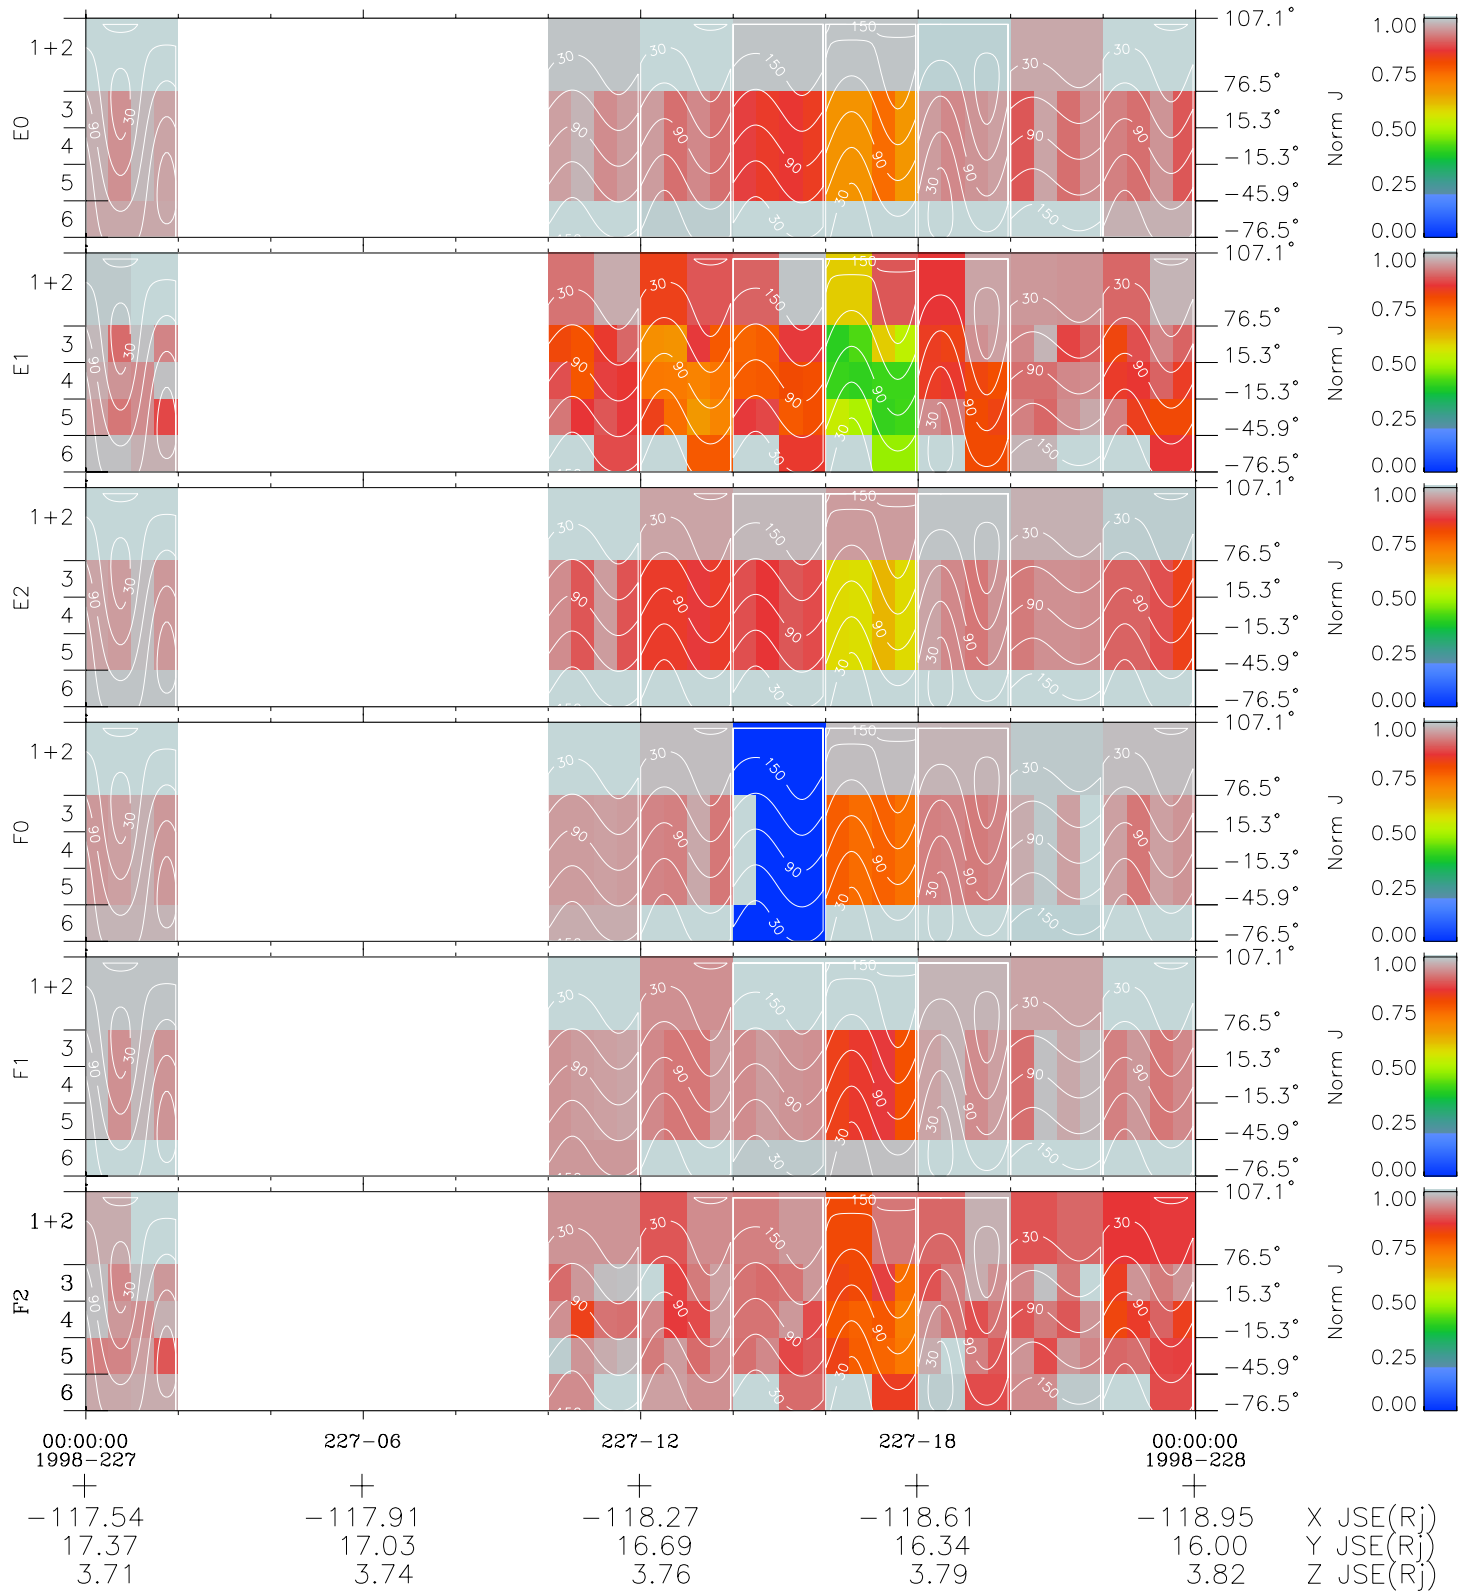

Galileo EPD Real Time All-Sky Anisotropies 98227

Software Version: RTSKY_NORM V 1.20
 Data Production: 06-03-00
 Plot Production: Sun Sep 16 11:00:25 2001
 Color File: wondr3
 Geofactor File: 1.1

- ◇ = Jupiter look direction
- = Corotation look direction