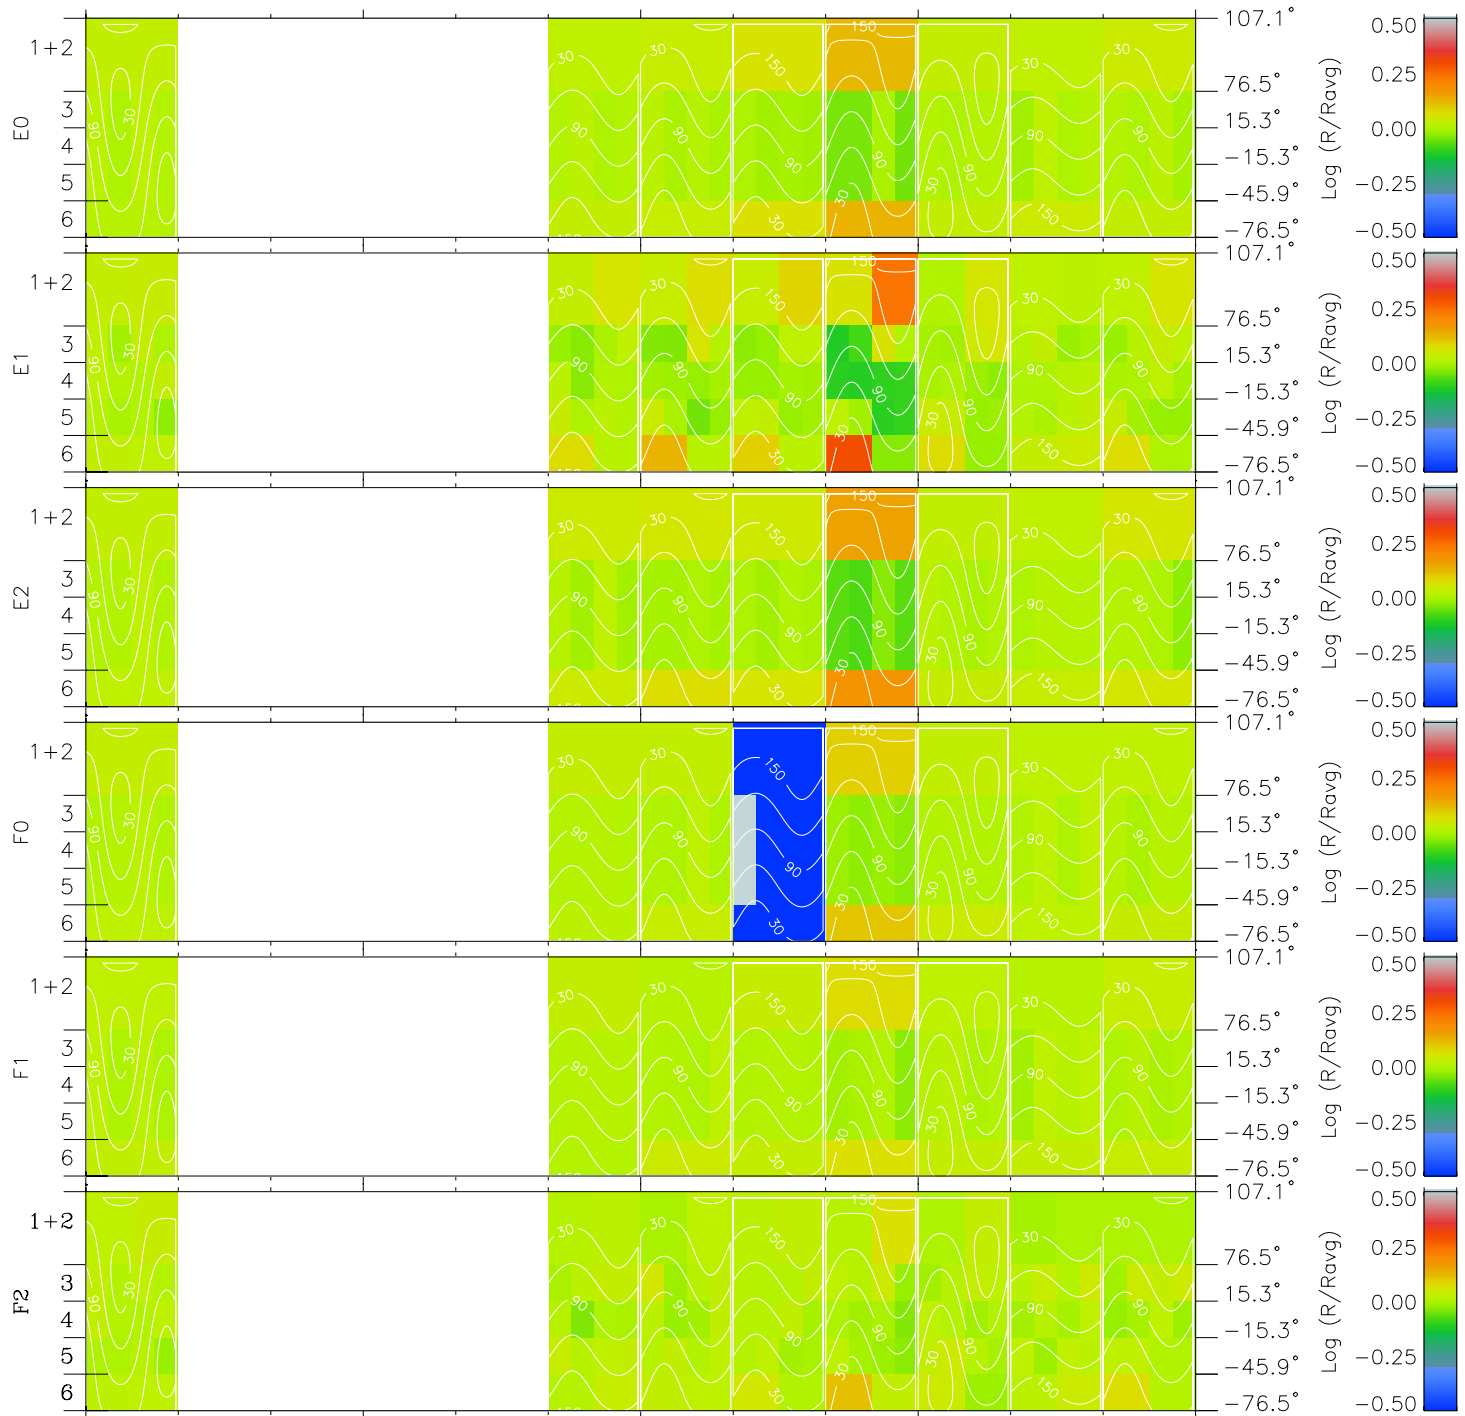

# Galileo EPD Real Time All-Sky Anisotropies 98227

Software Version: RTSKY\_MEAN V 1.20  
 Data Production: 06-03-00  
 Plot Production: Sun Sep 16 11:00:06 2001  
 Color File: wondr3  
 Geofactor File: 1.1

00:00:00 1998-227	227-06	227-12	227-18	00:00:00 1998-228	X JSE(R <sub>j</sub> )
+ -117.54	+ -117.91	+ -118.27	+ -118.61	+ -118.95	Y JSE(R <sub>j</sub> )
17.37	17.03	16.69	16.34	16.00	Z JSE(R <sub>j</sub> )
3.71	3.74	3.76	3.79	3.82	

- ◇ = Jupiter look direction
- = Corotation look direction